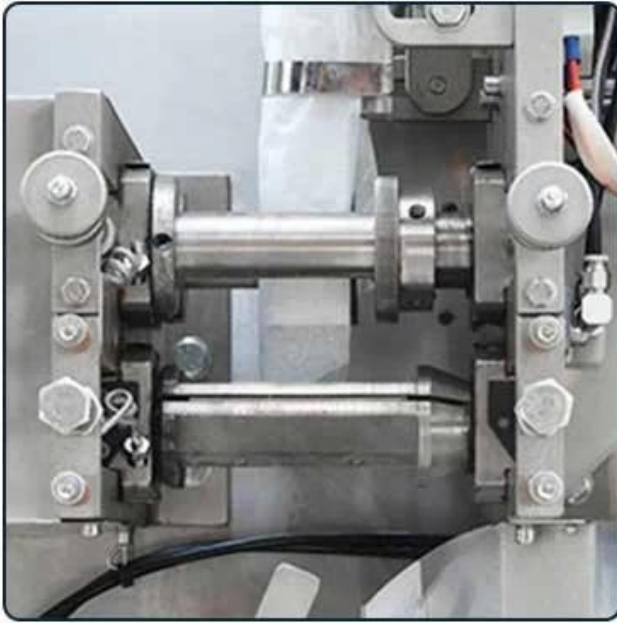

FEEDING TRAY

Messuring cup type design is to make the feeding evenly. Moreover, the feeding speed is very fast.

03

LINE FEEDING

Combine label with rope by heating, then convey the finished line to the inner bag and hot seal them together.

04

INNER PACKING

This part makes inner bag, fill in raw materials and hot seal the line in the top of the bag

05

MECHANICAL ARM

Clamp the finished inner bag and put it into the outer bag.

06

CONTROL PANEL