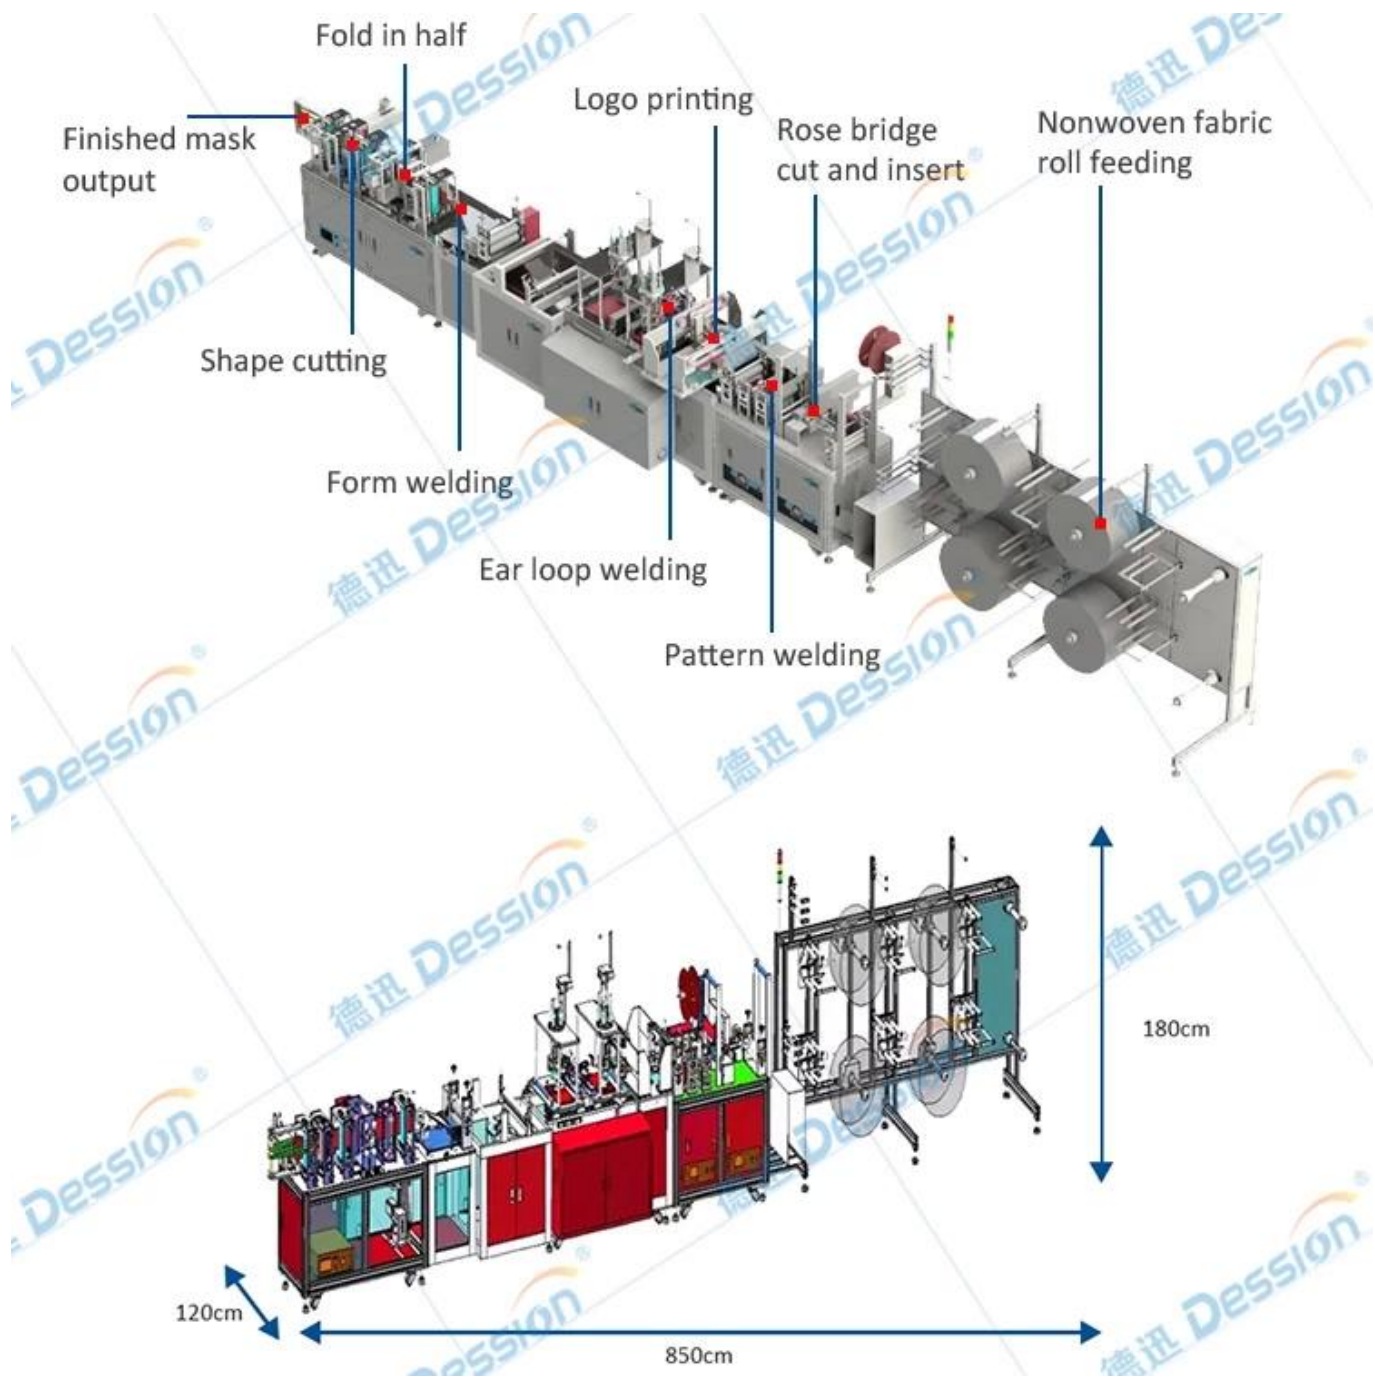

Automatic n95 mask machine n95 mask machine fully  
automatic face mask n95 machine

# N95 Fully automatic Mask machine

Servo motor drive, touch screen operation

50-60 pieces per minute

**Nonwoven feeding structure**

**Nose bridge inserting**

**Pattern welding**

Ear loop welding

Mask folding

Mask cutting & output

Material feeding > Rose bridge insert > Pattern welding

Mask folding < Ear loop welding < Logo printing <

Form welding > Shape cutting > Finished mask output