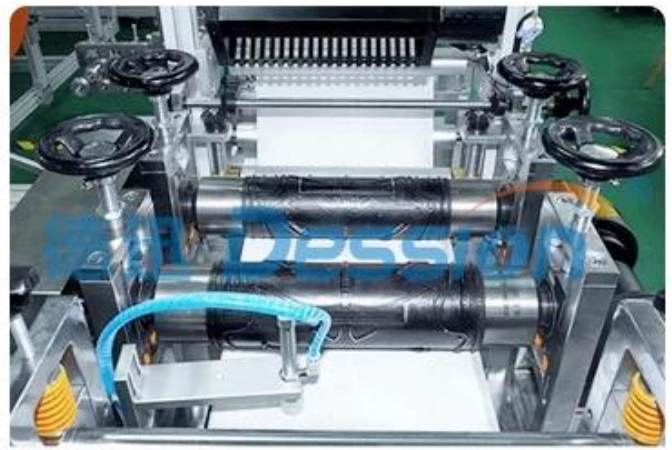

# N95 Fully automatic Mask machine

Servo motor drive, touch screen operation

50-60 pieces per minute

**Nonwoven feeding structure**

**Nose bridge inserting**

**Pattern welding**

Ear loop welding

Mask folding

Mask cutting & output

Material feeding > Rose bridge insert > Pattern welding

Mask folding < Ear loop welding < Logo printing <

Form welding > Shape cutting > Finished mask output