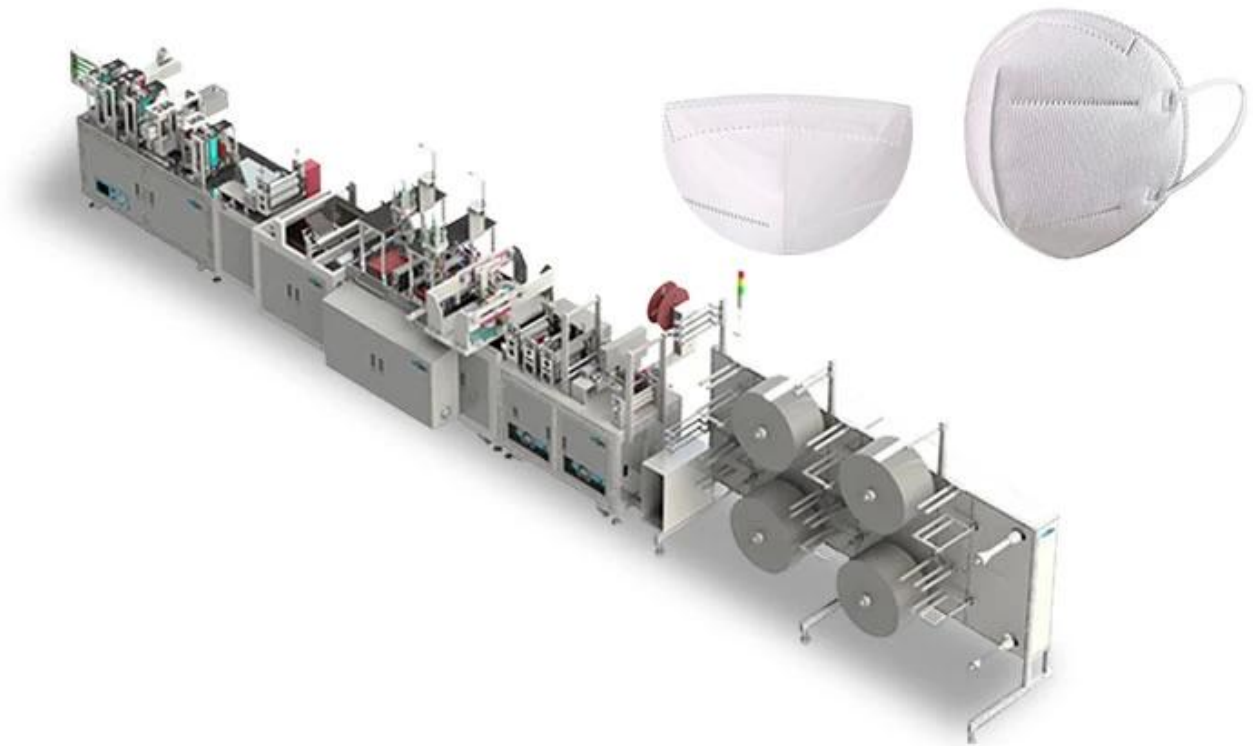

Automatic n95 mask machine n95 mask machine fully  
automatic face mask n95 machine

# N95 Fully automatic Mask machine

Servo motor drive, touch screen operation

50-60 pieces per minute

**Nonwoven feeding structure**

**Nose bridge inserting**

**Pattern welding**

Ear loop welding

Mask folding