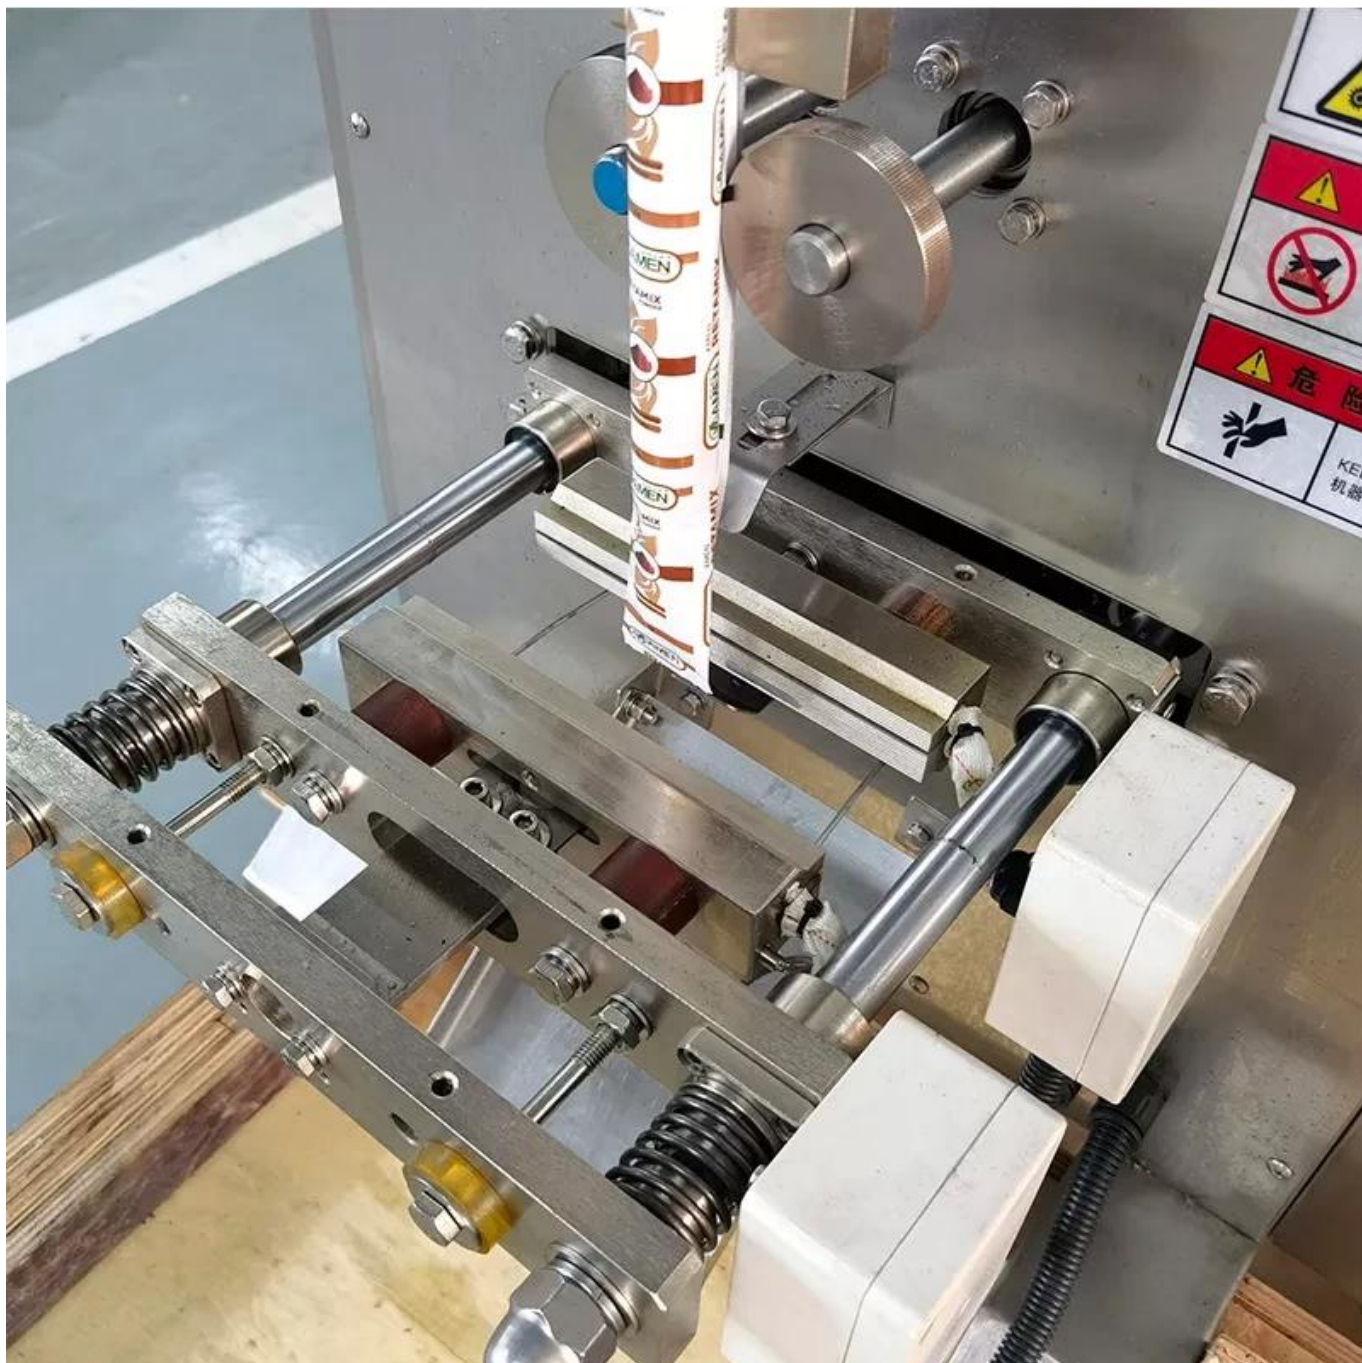

□□□□□□ □□ □□□□