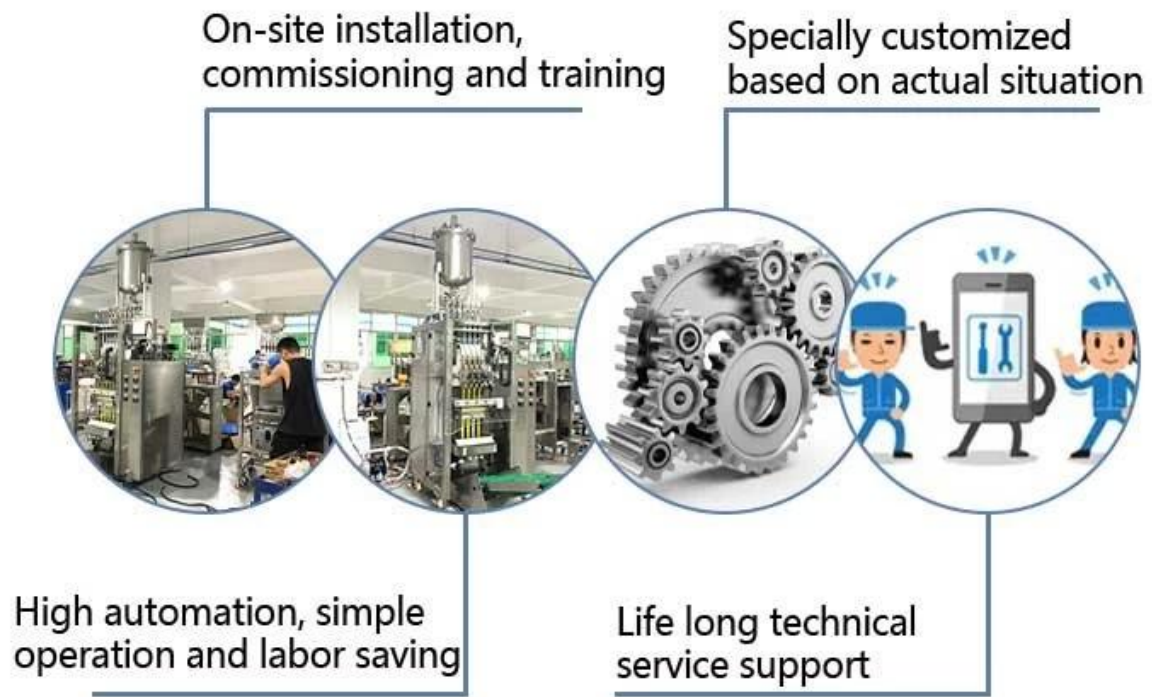

Our Advantage •