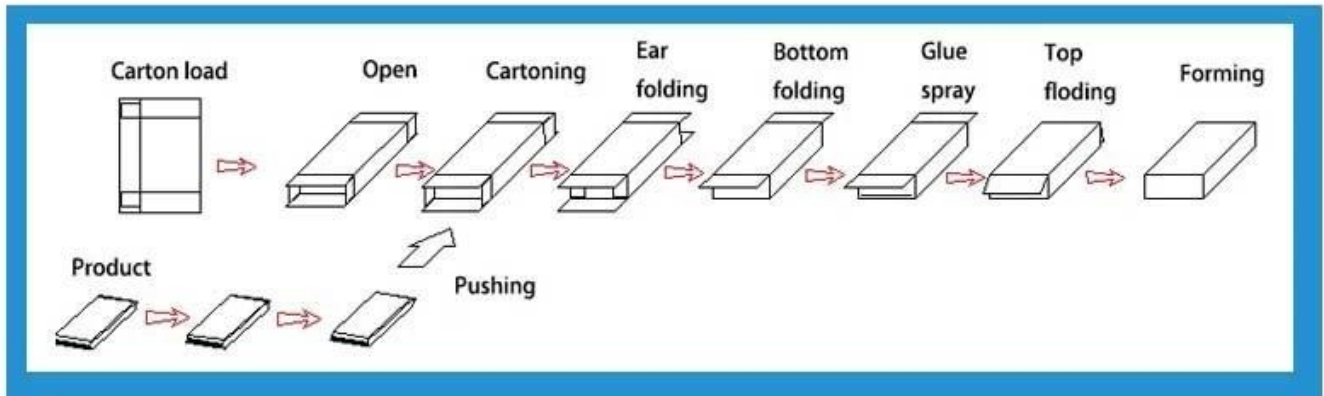

Contact us

Customized products that
match your own