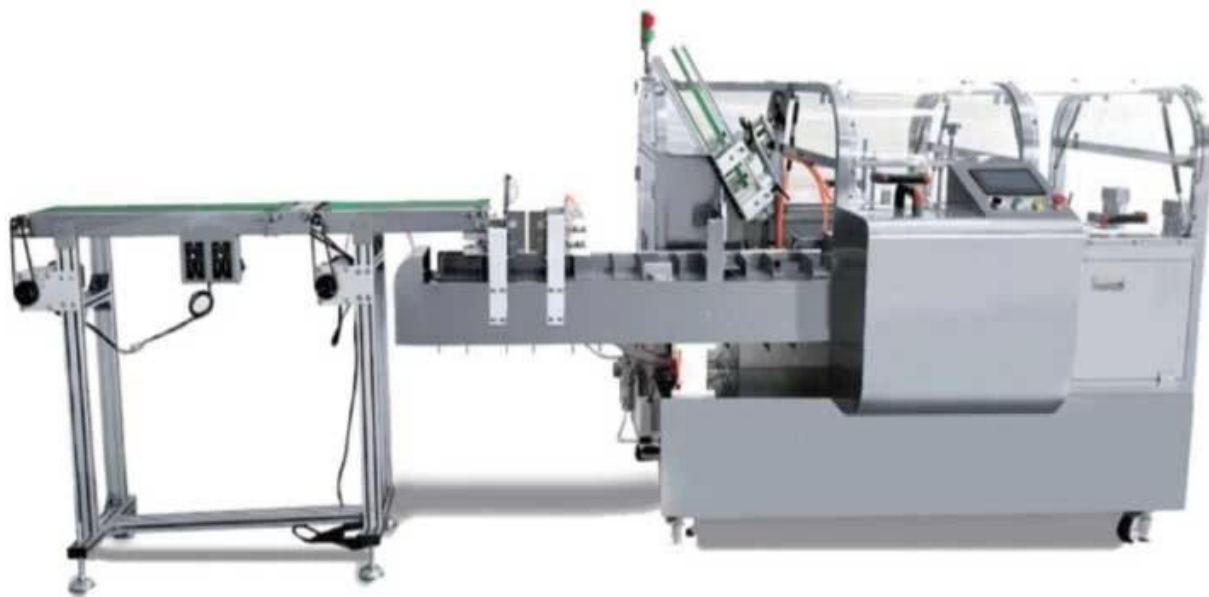

德迅 Dession 面膜包装机 面膜包装机 面膜包装机 面膜包装机 面膜包装机 面膜包装机 面膜包装机 面膜包装机 面膜包装机

德迅 *Dession*®

德迅 Dession

Conveyor belt

Smart points, when the specified number is reached, it will move forward, and the conveyor belt will run automatically

Vacuum suction box

Vacuum suction box, open the box, make the empty box open

Product push

Automatic induction, boosting the product into the box

Folding device

It can be folded automatically no indentation when folded, and the box is complete

參數說明

Model:	DS-DS050
carton size range:	A:L80-200*W80-160*H15-50mm B:L80-200*W25-80*H15-50mm(can be customized according to product)
Paper Requirements Scope:	300 g/m2 < Best for paper:350 g/m2 <450 g/m2
Paper requirements:	The indentation of the paper box is not less than 0.4mm, with a pre folding effect
Production capacity:	50-60 box/min
Total power:	1.5 KW
Equipment dimensions:	About L3000*W1400* H1600mm
Machine weight:	About 1T