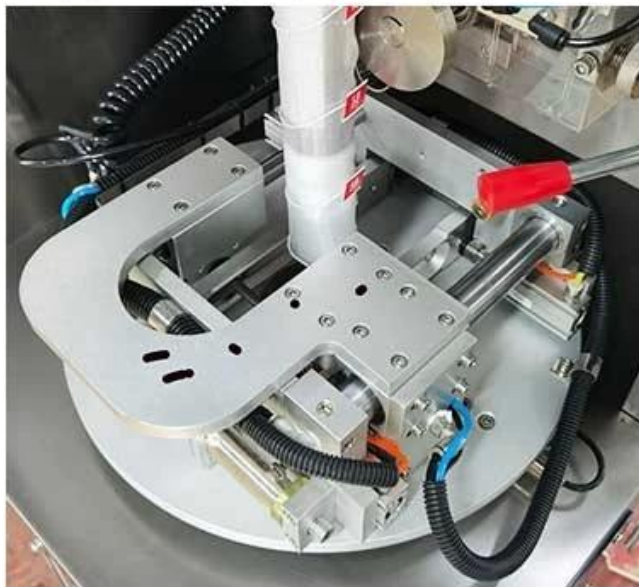

High production efficiency, smooth melt section and no burrs.