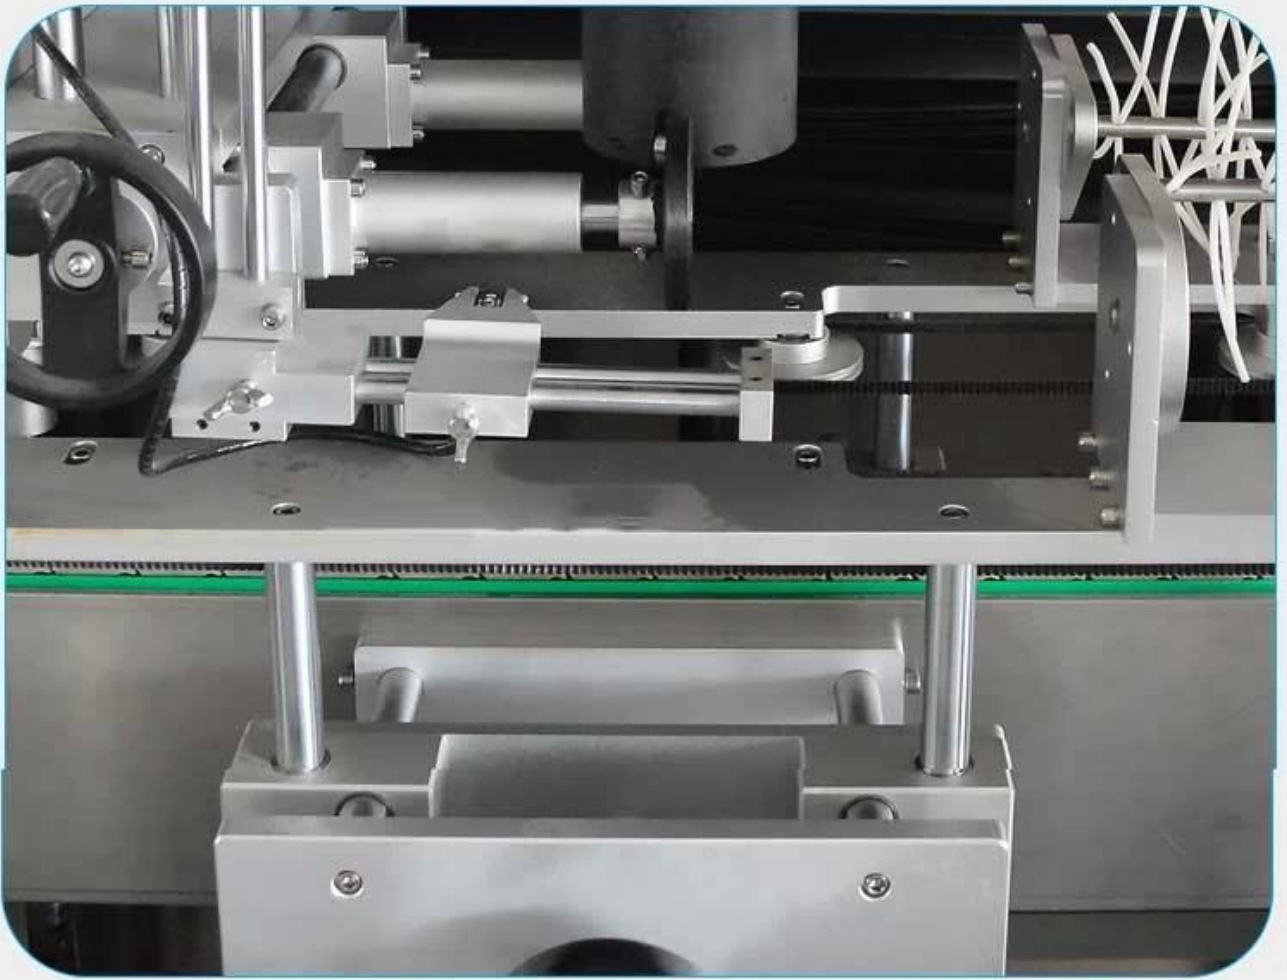

CONTACT NOW