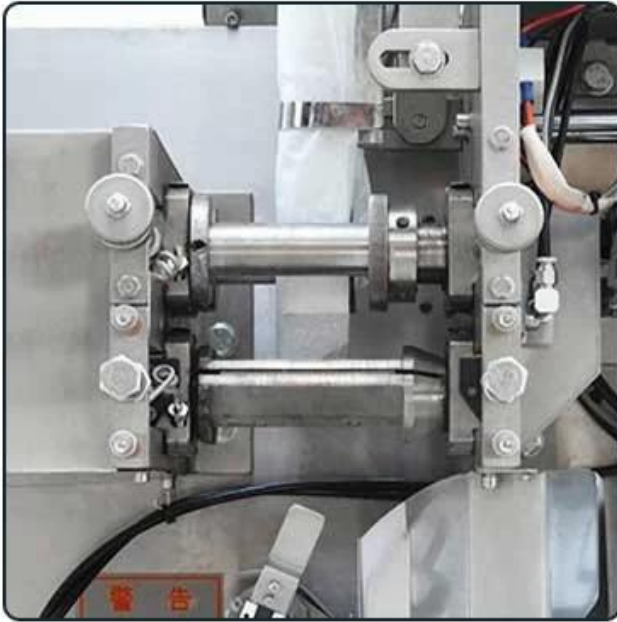

03

LINE FEEDING

Combine label with rope by heating, then convey the finished line to the inner bag and hot seal them together.

04

INNER PACKING

This part makes inner bag, fill in raw materials and hot seal the line in the top of the bag