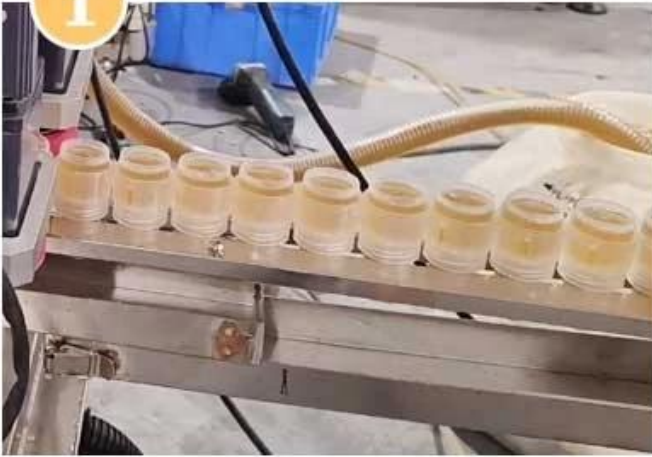

< **APPLICATION SCENARIOS** >

< MACHINE ADVANTAGES >

1. 操作簡便：只需將原料放入機器，即可自動完成生產，省去了人工操作和清洗的麻煩。

2. 產量穩定：機器採用高精度加工，確保了生產過程的穩定性和產品質量的均一性。

3. 節省成本：機器採用耐用材料製成，維護簡單，大大降低了生產成本。

#304 PVC

...

...

CONTACT NOW 

< **DETAIL** >

1

CONVEYOR BELT

The width of the conveyor belt can be adjusted to suit different bottles

2

VIBRATING PLATE

Automatic bottle loading function is realized by vibrating plate material handling, labor

3

LIQUID FILLING

The liquid pump quantitatively loads the material into the bottle, and the measurement is accurate

4

CAPPING MACHINE

Place the lid on the bottle using the automatic capping process to seal tightly