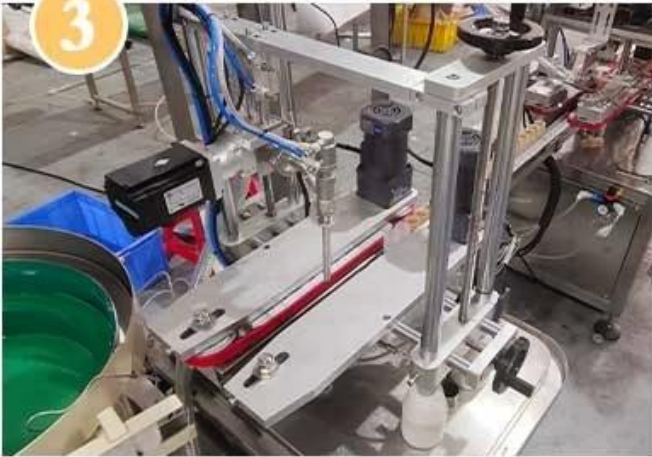

CONTACT NOW 

< **DETAIL** >

1

CONVEYOR BELT

The width of the conveyor belt can be adjusted to suit different bottles

2

VIBRATING PLATE

Automatic bottle loading function is realized by vibrating plate material handling, labor

3

LIQUID FILLING

The liquid pump quantitatively loads the material into the bottle, and the measurement is accurate

4

CAPPING MACHINE

Place the lid on the bottle using the automatic capping process to seal tightly