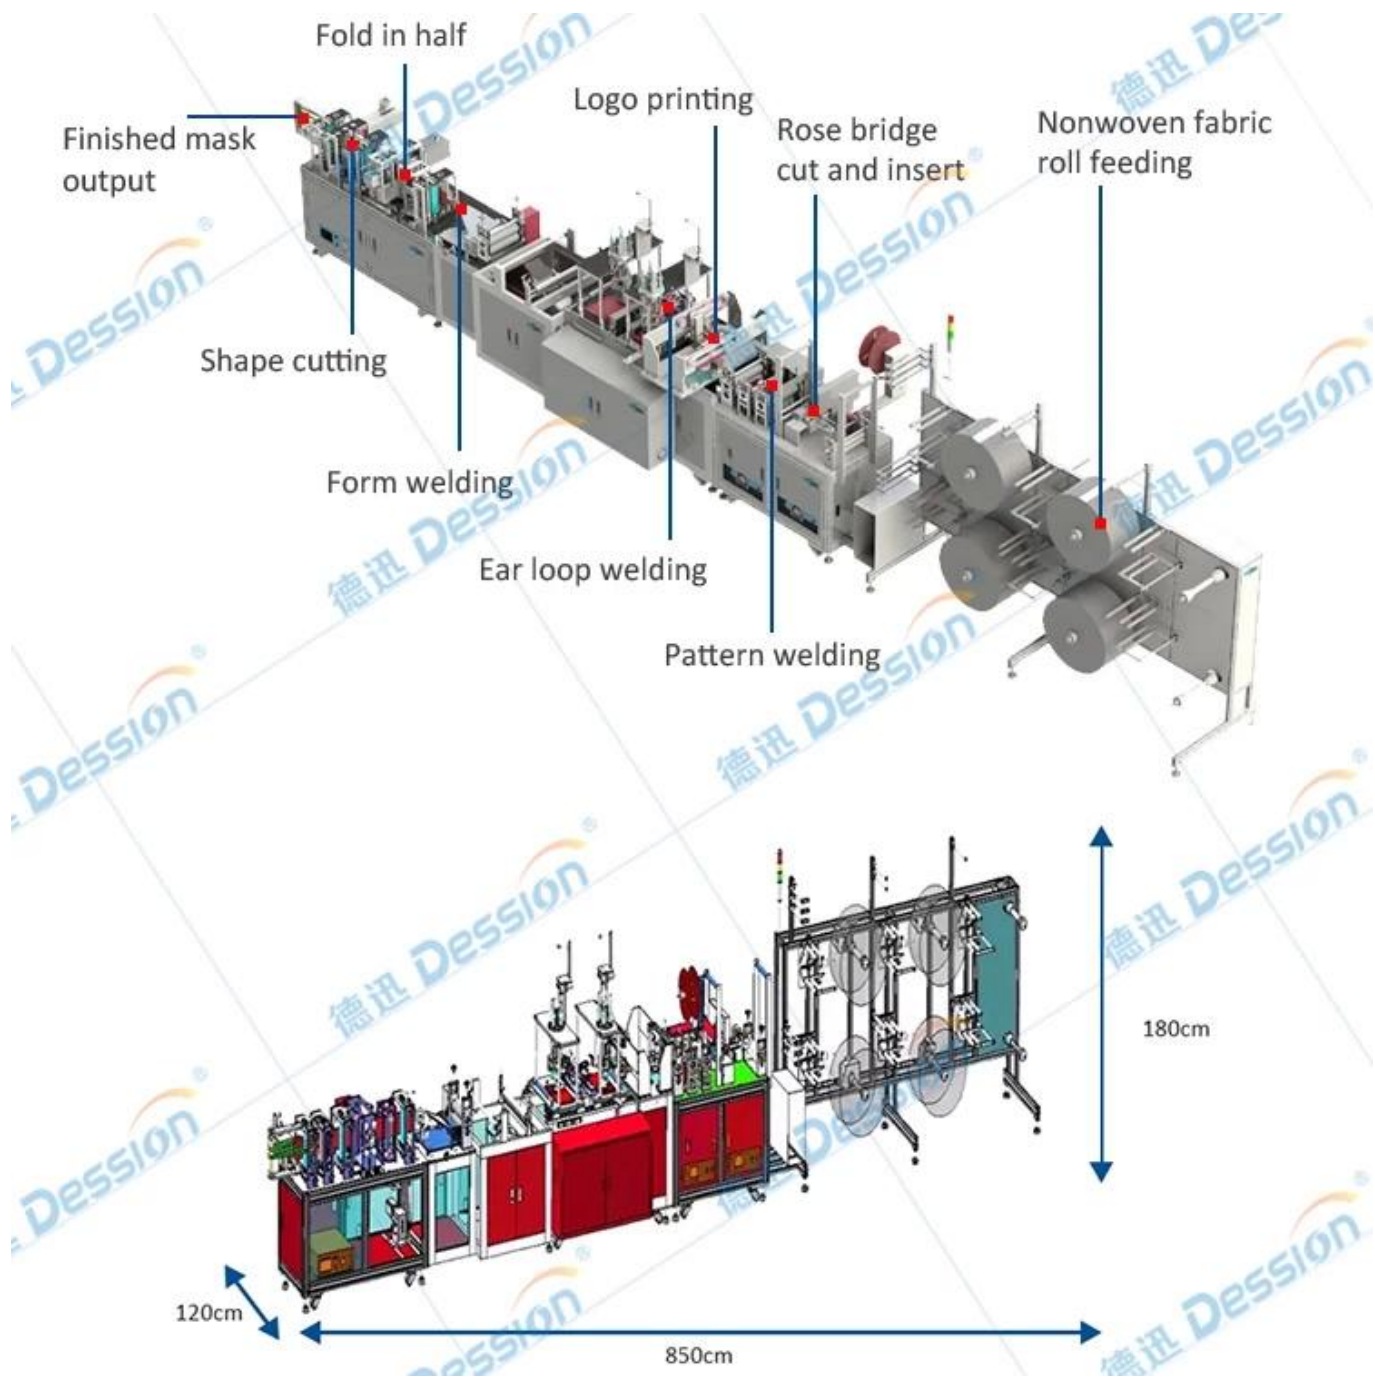

Automatische n95-Maskenmaschine n95-Maskenmaschine
vollautomatische Gesichtsmaske n95-Maschine

N95 Fully automatic Mask machine

Servo motor drive, touch screen operation

50-60 pieces per minute

Nonwoven feeding structure

Nose bridge inserting

Pattern welding

Ear loop welding

Mask folding

Mask cutting & output

Material feeding > Rose bridge insert > Pattern welding

Mask folding < Ear loop welding < Logo printing <

Form welding > Shape cutting > Finished mask output