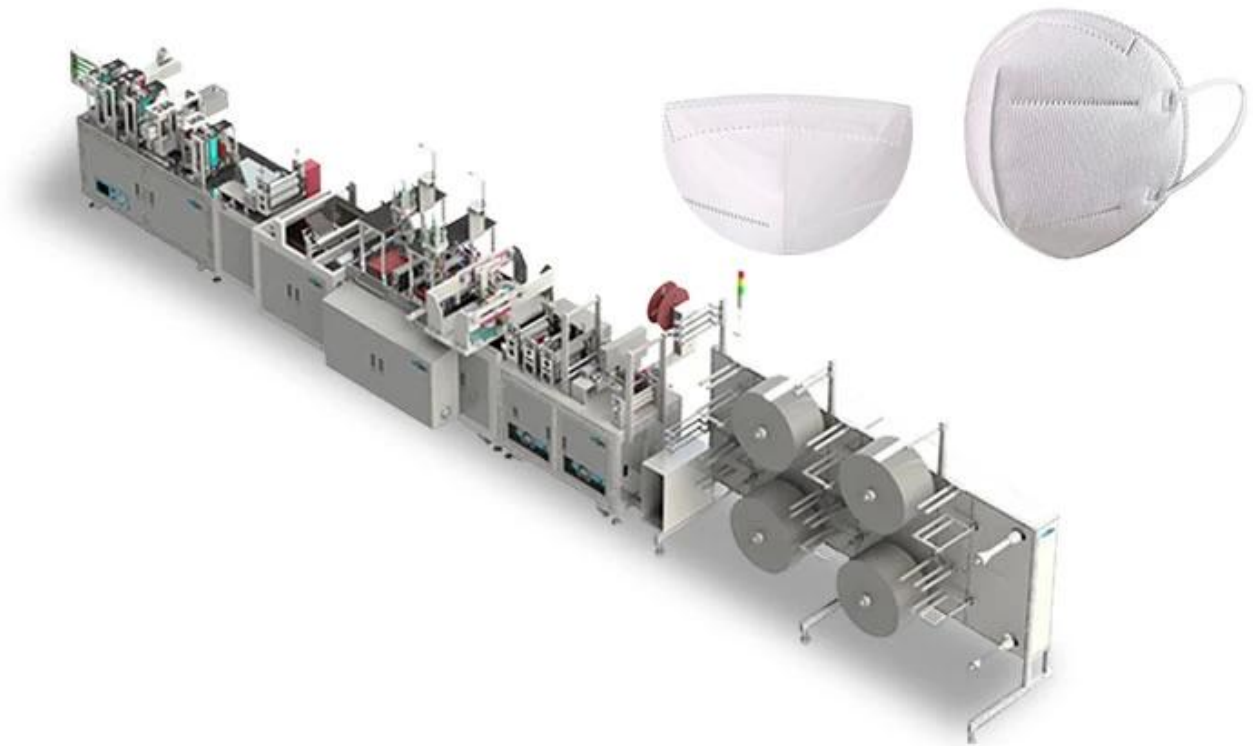

Automatische n95-Maskenmaschine n95-Maskenmaschine
vollautomatische Gesichtsmaske n95-Maschine

N95 Fully automatic Mask machine

Servo motor drive, touch screen operation

50-60 pieces per minute

Nonwoven feeding structure

Nose bridge inserting

Pattern welding

Ear loop welding

Mask folding

Mask cutting & output

Material feeding > Rose bridge insert > Pattern welding

Mask folding < Ear loop welding < Logo printing <

Form welding > Shape cutting > Finished mask output