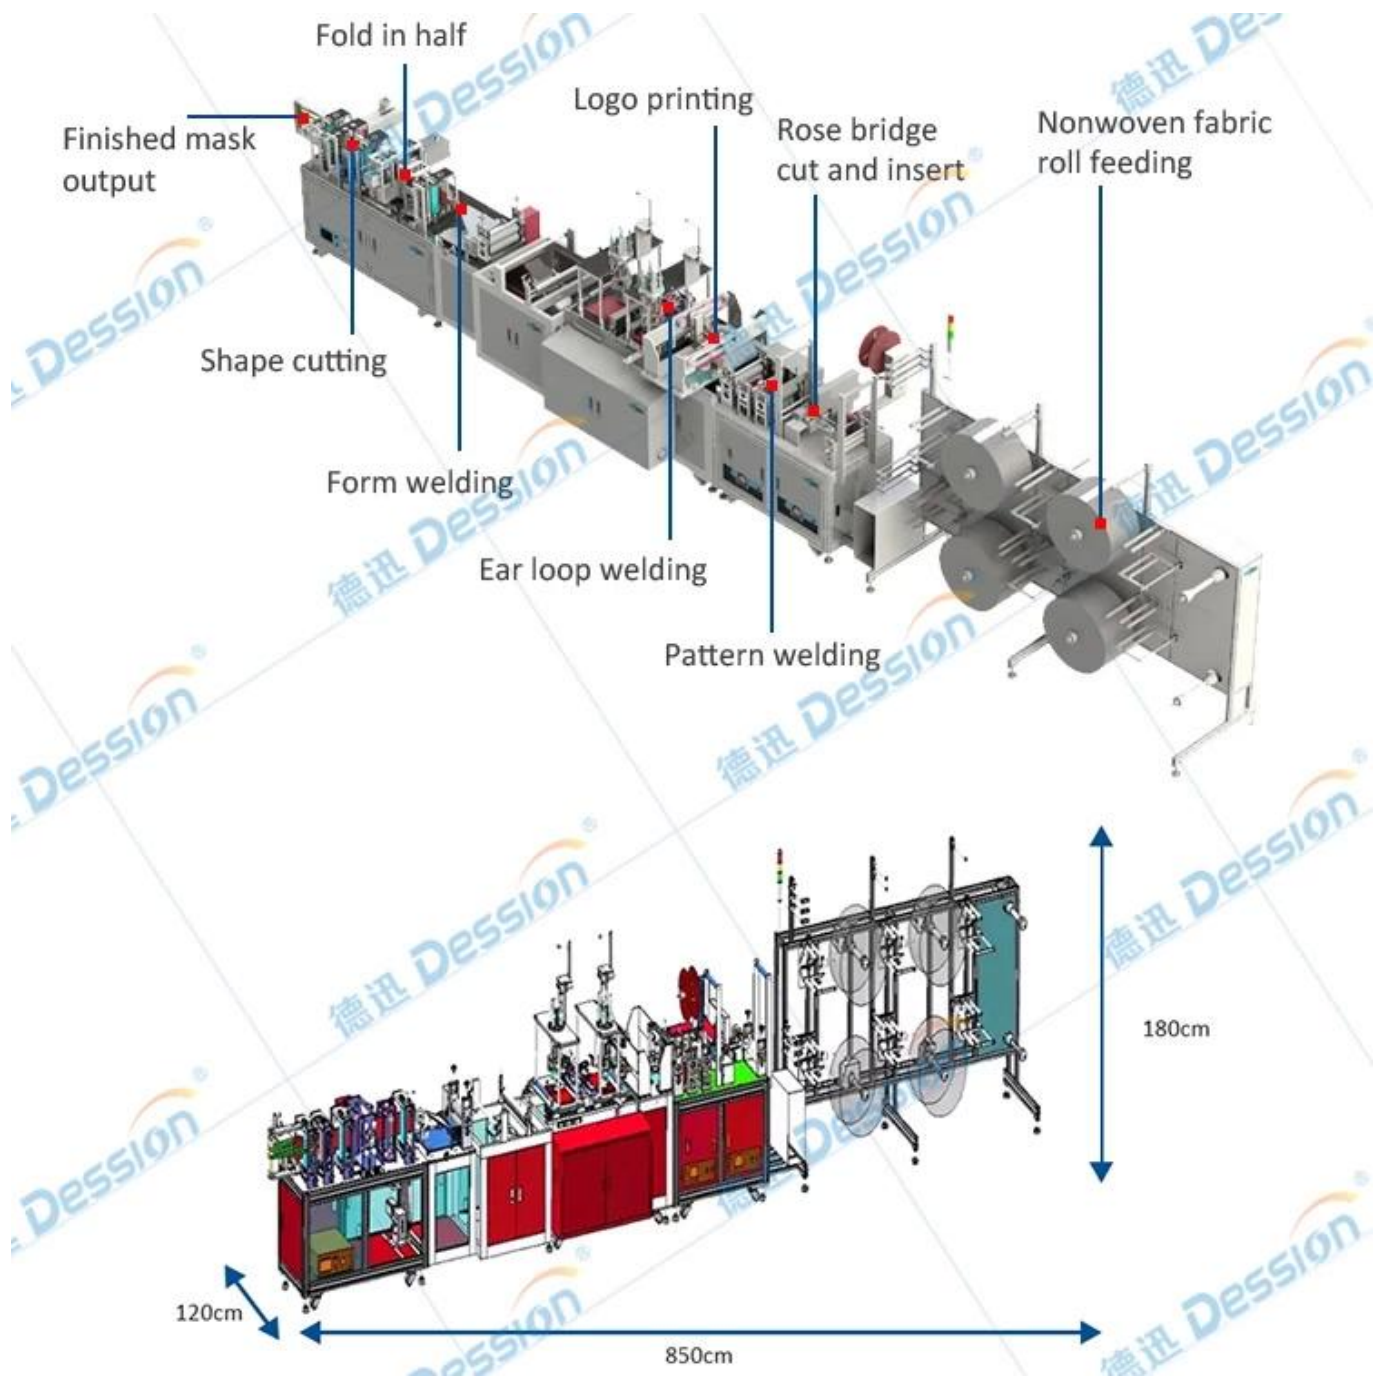

Automatic n95 mask machine n95 mask machine fully
automatic face mask n95 machine

N95 Fully automatic Mask machine

Servo motor drive, touch screen operation

50-60 pieces per minute

Nonwoven feeding structure

Nose bridge inserting

Pattern welding

Ear loop welding

Mask folding

Mask cutting & output

Material feeding > Rose bridge insert > Pattern welding

Mask folding < Ear loop welding < Logo printing <

Form welding > Shape cutting > Finished mask output