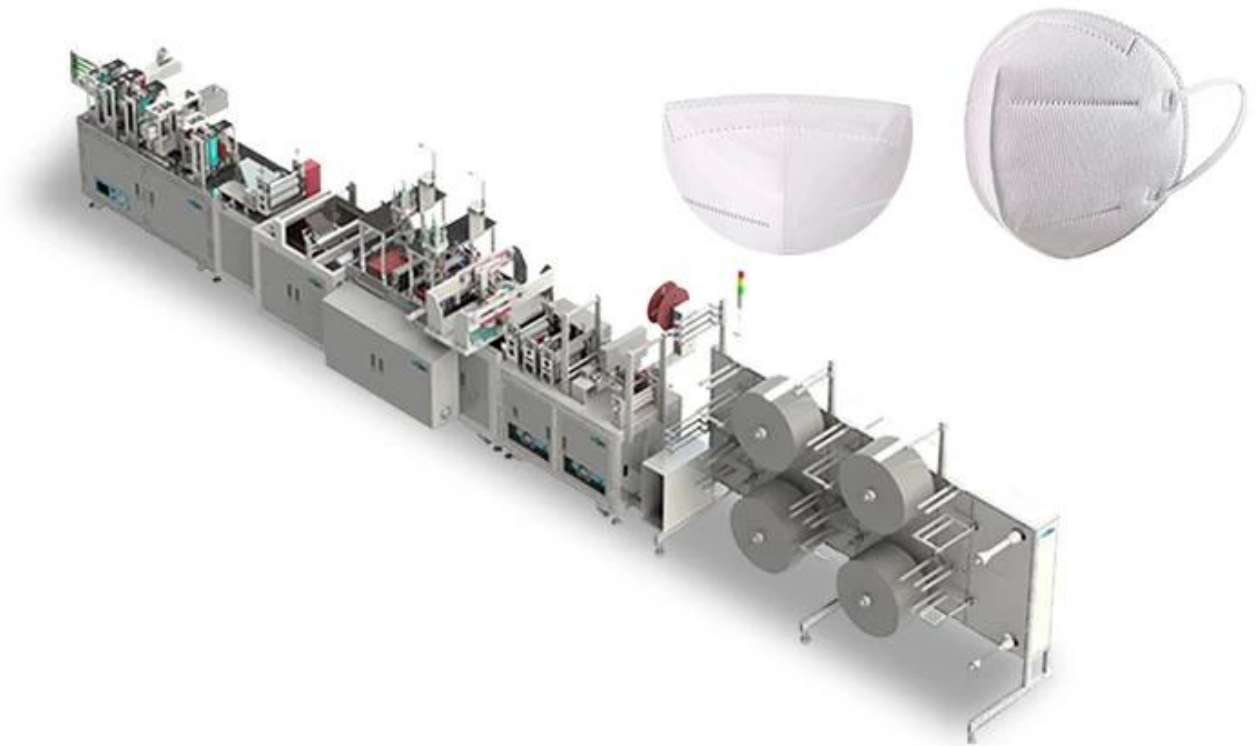

Automatic n95 mask machine n95 mask machine fully
automatic face mask n95 machine

N95 Fully automatic Mask machine

Servo motor drive, touch screen operation

50-60 pieces per minute

Nonwoven feeding structure

Nose bridge inserting

Pattern welding

Ear loop welding

Mask folding

Mask cutting & output

Material feeding > Rose bridge insert > Pattern welding

Mask folding < Ear loop welding < Logo printing <

Form welding > Shape cutting > Finished mask output