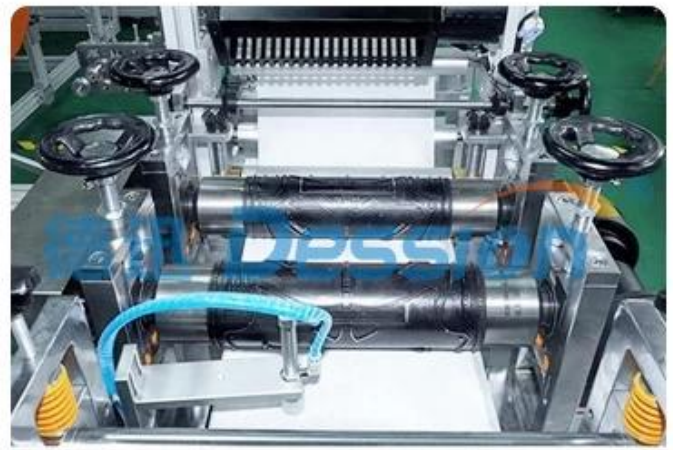

Automatic n95 mask machine n95 mask machine fully
automatic face mask n95 machine

N95 Fully automatic Mask machine

Servo motor drive, touch screen operation

50-60 pieces per minute

Nonwoven feeding structure

Nose bridge inserting

Pattern welding

Ear loop welding

Mask folding

Mask cutting & output

Material feeding > Rose bridge insert > Pattern welding

Mask folding < Ear loop welding < Logo printing <

Form welding > Shape cutting > Finished mask output