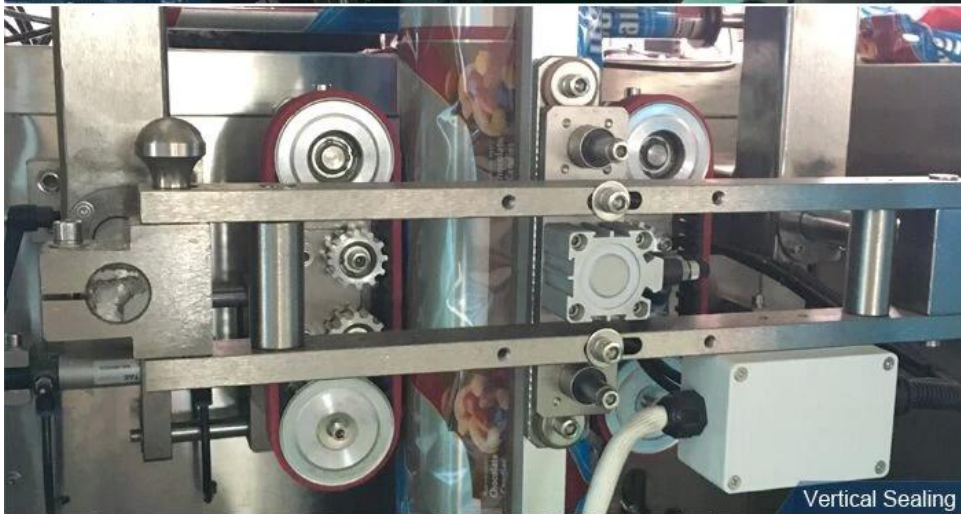

Maschinendetails Gesamtansicht

same 304# stainless steel material, Our Dession,
offer you 360 different surface treatment

Ribbon Date Printer

Screw Measuring

Vertical Sealing

Sealing & Cutting

Arbeitsprozess

300g 600g Voll-Edelstahl-Proteinpulver- Verpackungsfüllmaschine A Anwendung

Geeignet für die Verpackung von medizinischen Hilfsgütern, Lebensmitteln, Hardware und anderen Schüttgütern wie Mehl, Salzpulver, Kaffeepulver, Milchpulver, Matcha-Pulver, Gewürzpulver, Pfeffergewürzpulver, Eiscreme, Proteinpulver usw.

Versand:

Nach Zahlungseingang beträgt der Liefertermin 15-30 Werktage.
Auf dem Luftweg, auf dem Seeweg oder per Express (DHL usw.)

SHIPMENT

COMPANY PROFILE

DESSION is a modern packaging equipment solution provider integrating R&D, production and sales. Since the establishment of the company, with the continuous exploration, research and application of advanced technology, the company's development has begun Scale, with an innovative team of professional and technical personnel, engineers, sales and after-sales service personnel, has successfully developed a number of series of packaging machinery and related equipment, widely it is used in food, medical supplies, hotel supplies, daily necessities, hardware accessories, cultural and sports goods, toys and other products that require flexible packaging. With advanced engineering design technology and high-quality equipment system, the equipment is out The mouth has reached the Middle East, Southeast Asia, Europe, America, South Africa and other countries and regions, and has been well received by users all over the world.