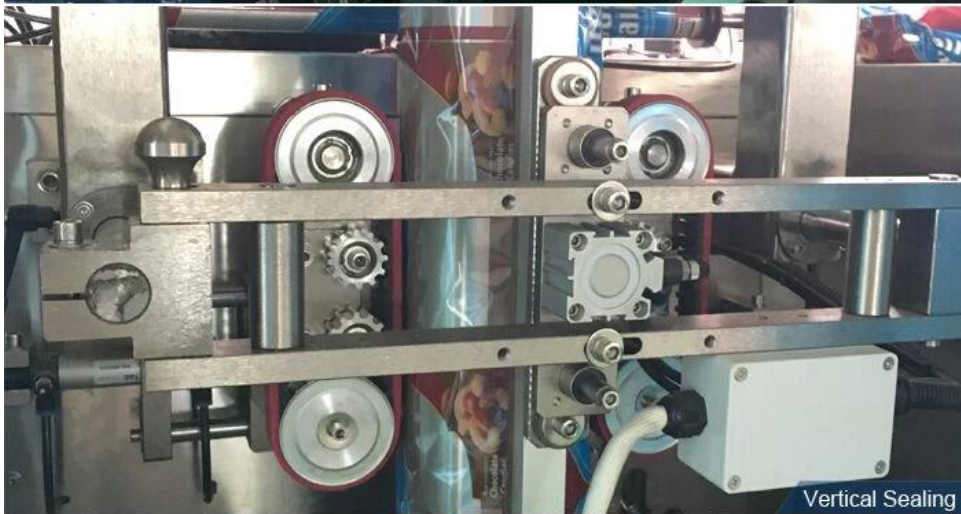

Heißer Verkaufspreis: 14.230,00 \$-16.250,00 \$
Maschinendetails Gesamtansicht

same 304# stainless steel material, Our Dession,
offer you 360 different surface treatment

Ribbon Date Printer

Screw Measuring

Vertical Sealing

Sealing & Cutting

Arbeitsprozess

300 g 600 g Volledelstahl-Proteinpulver-Verpackungs-Füllmaschine A Anwendung

Geeignet für die Verpackung von medizinischem Bedarf, Lebensmitteln, Hardware und anderen Partikeln in loser Schüttung wie Mehl, Salzfluss, Kaffeepulver, Milchpulver, Matcha-Pulver, Gewürzpulver, Pfeffer-Gewürzpulver, Eiscreme, Proteinpulver usw.

Versand:

Nach Zahlungseingang beträgt der Liefertermin 15-30 Werktage,
Auf dem Luftweg, auf dem Seeweg oder per Express (DHL usw.)

SHIPMENT

COMPANY PROFILE

DESSION is a modern packaging equipment solution provider integrating R&D, production and sales. Since the establishment of the company, with the continuous exploration, research and application of advanced technology, the company's development has begun Scale. With an innovative team of professional and technical personnel, engineers, sales and after-sales service personnel, has successfully developed a number of series of packaging machinery and related equipment, widely it is used in food, medical supplies, hotel supplies, daily necessities, hardware accessories, cultural and sports goods, toys and other products that require flexible packaging. With advanced engineering design technology and high-quality equipment system, the equipment is out The mouth has reached the Middle East, Southeast Asia, Europe, America, South Africa and other countries and regions, and has been well received by users all over the world.