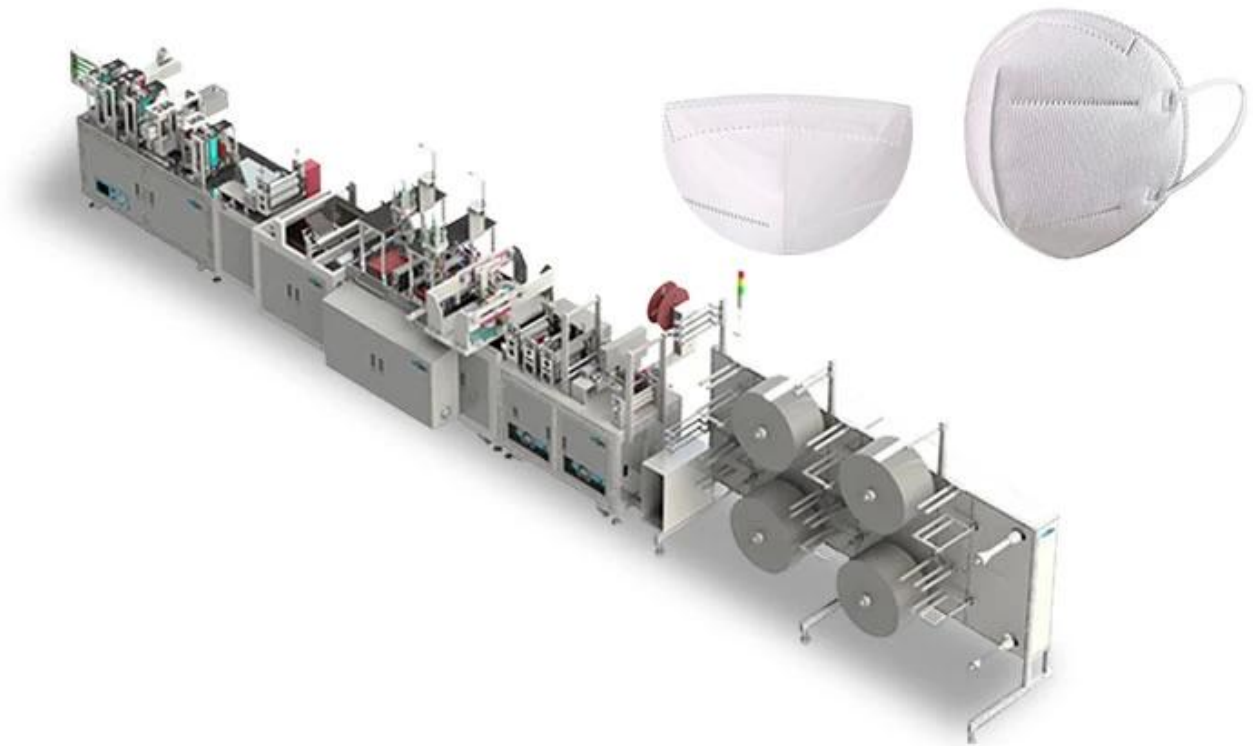

Máquina automática de mascarillas n95 Máquina de mascarillas n95 Máquina de mascarillas totalmente automática n95

N95 Fully automatic Mask machine

Servo motor drive, touch screen operation

50-60 pieces per minute

Nonwoven feeding structure

Nose bridge inserting

Pattern welding

Ear loop welding

Mask folding

Mask cutting & output

Material feeding > Rose bridge insert > Pattern welding

Mask folding < Ear loop welding < Logo printing <

Form welding > Shape cutting > Finished mask output