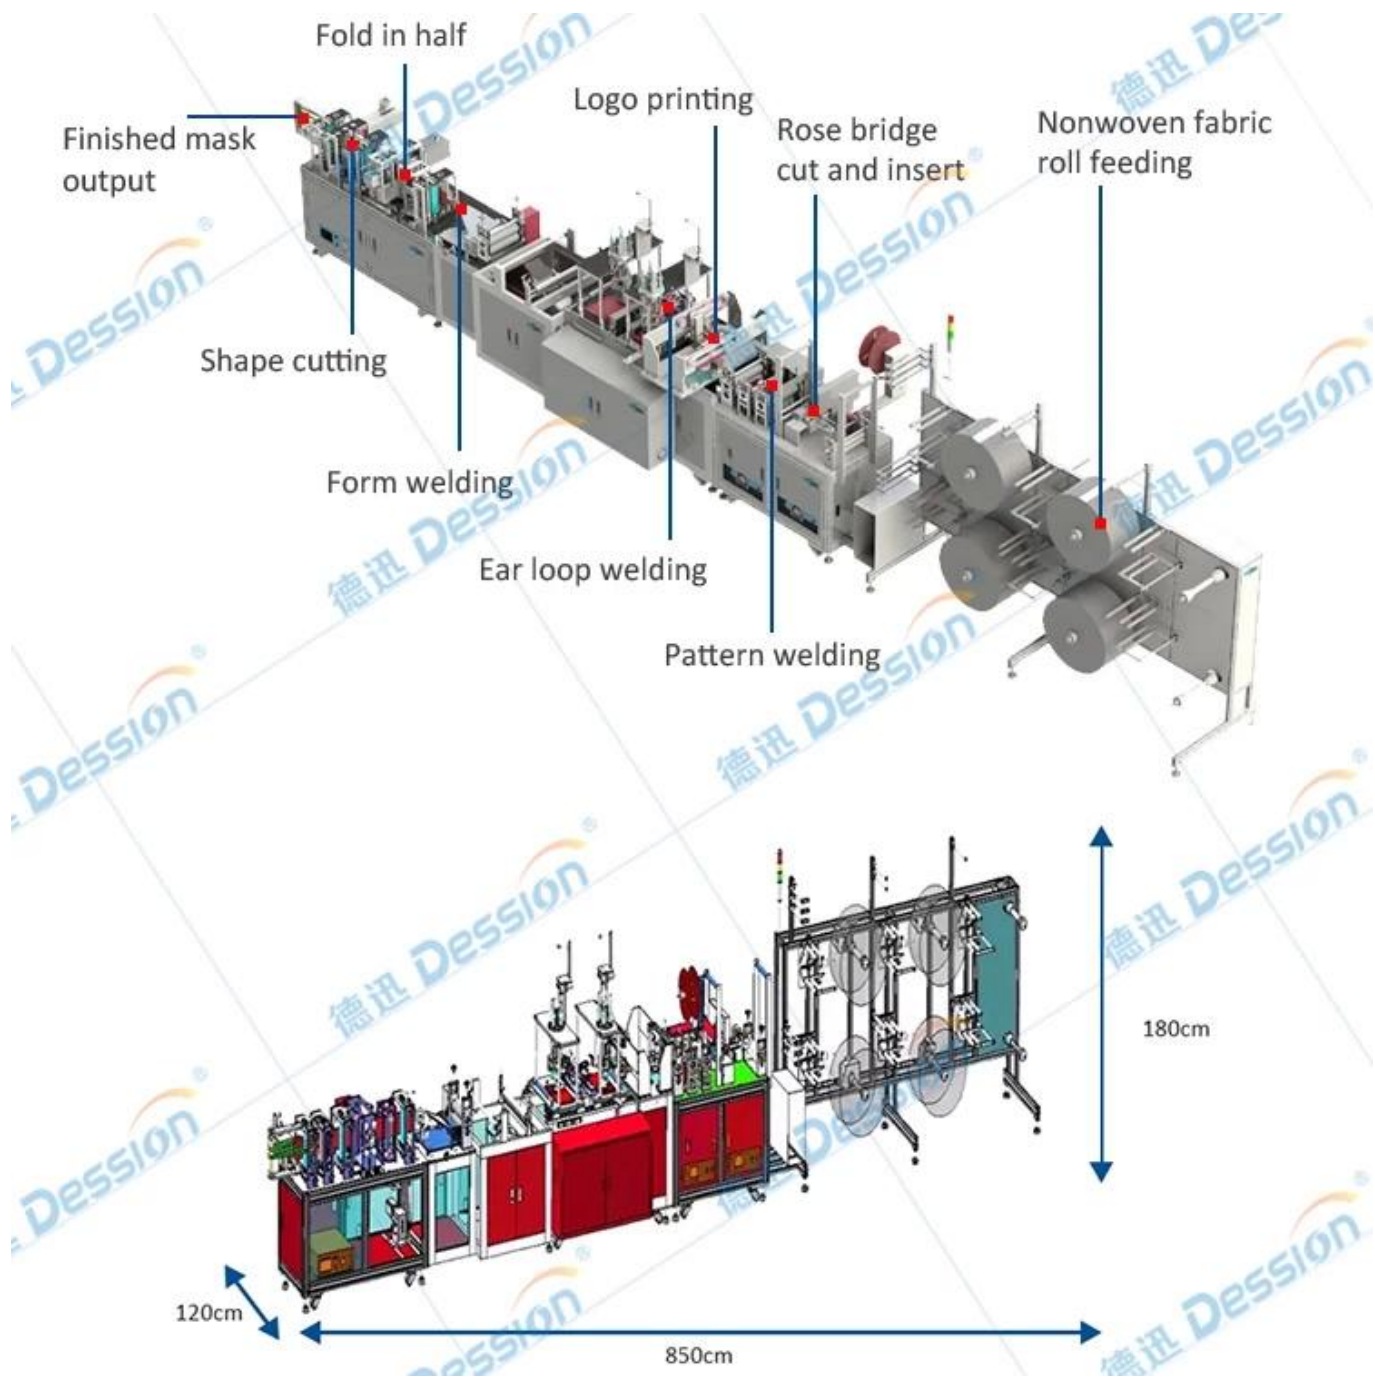

Máquina automática de mascarillas n95 Máquina de mascarillas n95 Máquina de mascarillas totalmente automática n95

N95 Fully automatic Mask machine

Servo motor drive, touch screen operation

50-60 pieces per minute

Nonwoven feeding structure

Nose bridge inserting

Pattern welding

Ear loop welding

Mask folding

Mask cutting & output

Material feeding > Rose bridge insert > Pattern welding

Mask folding < Ear loop welding < Logo printing <

Form welding > Shape cutting > Finished mask output