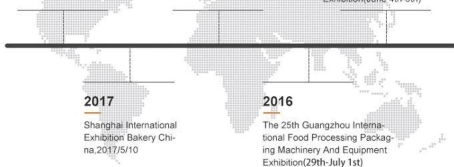

DESSION EXHIBITION

Now. Thailand Industrial Fair - Food packaging 2019 (13-16 FEB 2019)	2018 The 123rd Canton Fair in Spring 2018. (April 15th- May 8th)	2015 The 24th Guangzhou International Food Processing Packaging Machinery And Equipment Exhibition (June 4th-6th)