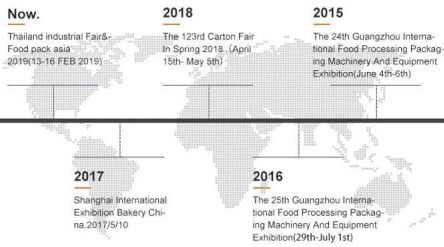

DESSION EXHIBITION