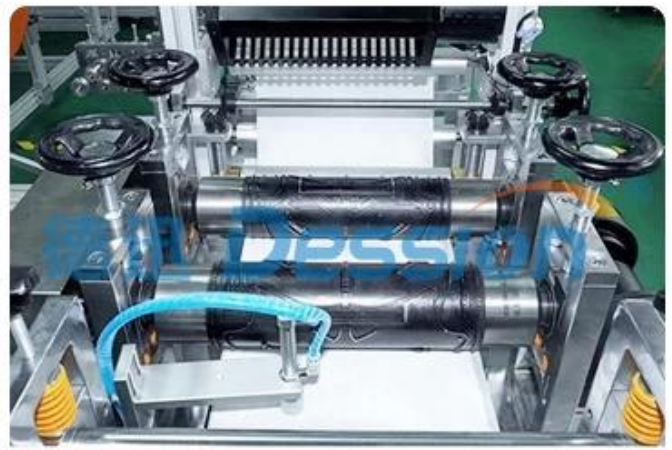

Machine de masque automatique n95 machine de masque
n95 machine de masque facial entièrement automatique n95

N95 Fully automatic Mask machine

Servo motor drive, touch screen operation

50-60 pieces per minute

Nonwoven feeding structure

Nose bridge inserting

Pattern welding

Ear loop welding

Mask folding

Mask cutting & output

Material feeding > Rose bridge insert > Pattern welding

Mask folding < Ear loop welding < Logo printing <

Form welding > Shape cutting > Finished mask output