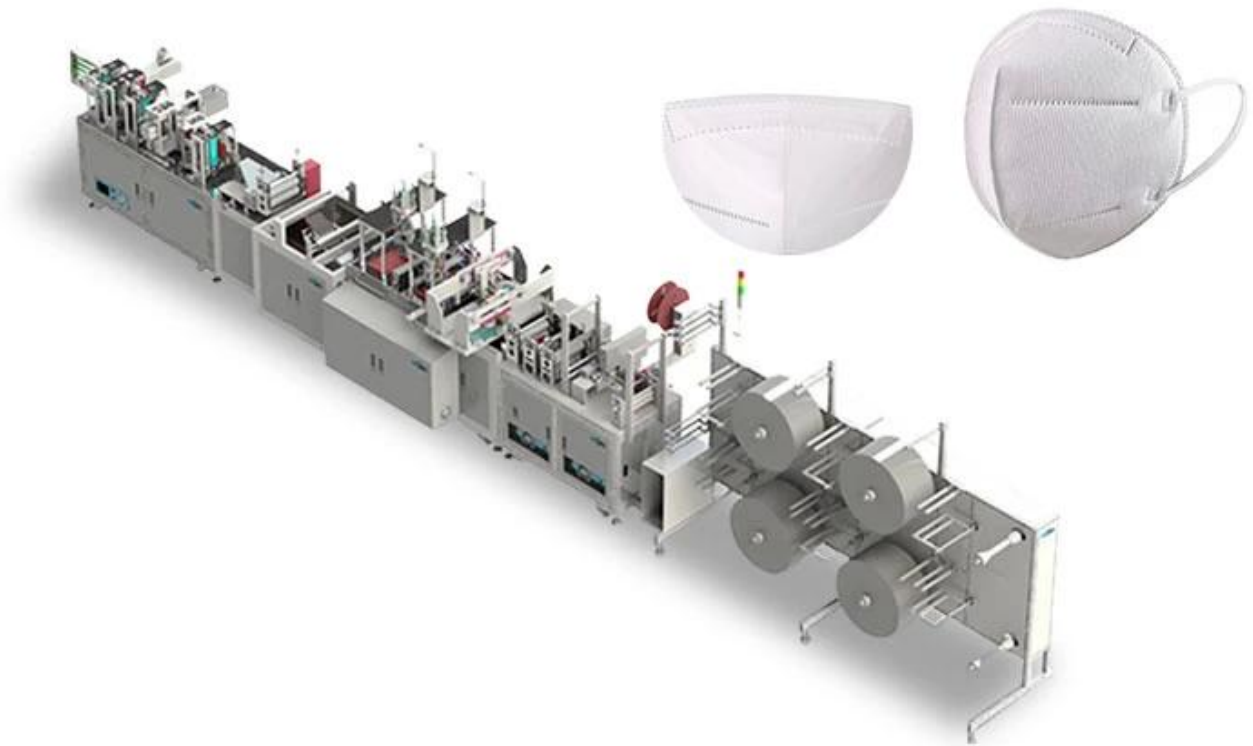

Machine de masque automatique n95 machine de masque
n95 machine de masque facial entièrement automatique n95

N95 Fully automatic Mask machine

Servo motor drive, touch screen operation

50-60 pieces per minute

Nonwoven feeding structure

Nose bridge inserting

Pattern welding

Ear loop welding

Mask folding

Mask cutting & output

Material feeding > Rose bridge insert > Pattern welding

Mask folding < Ear loop welding < Logo printing <

Form welding > Shape cutting > Finished mask output