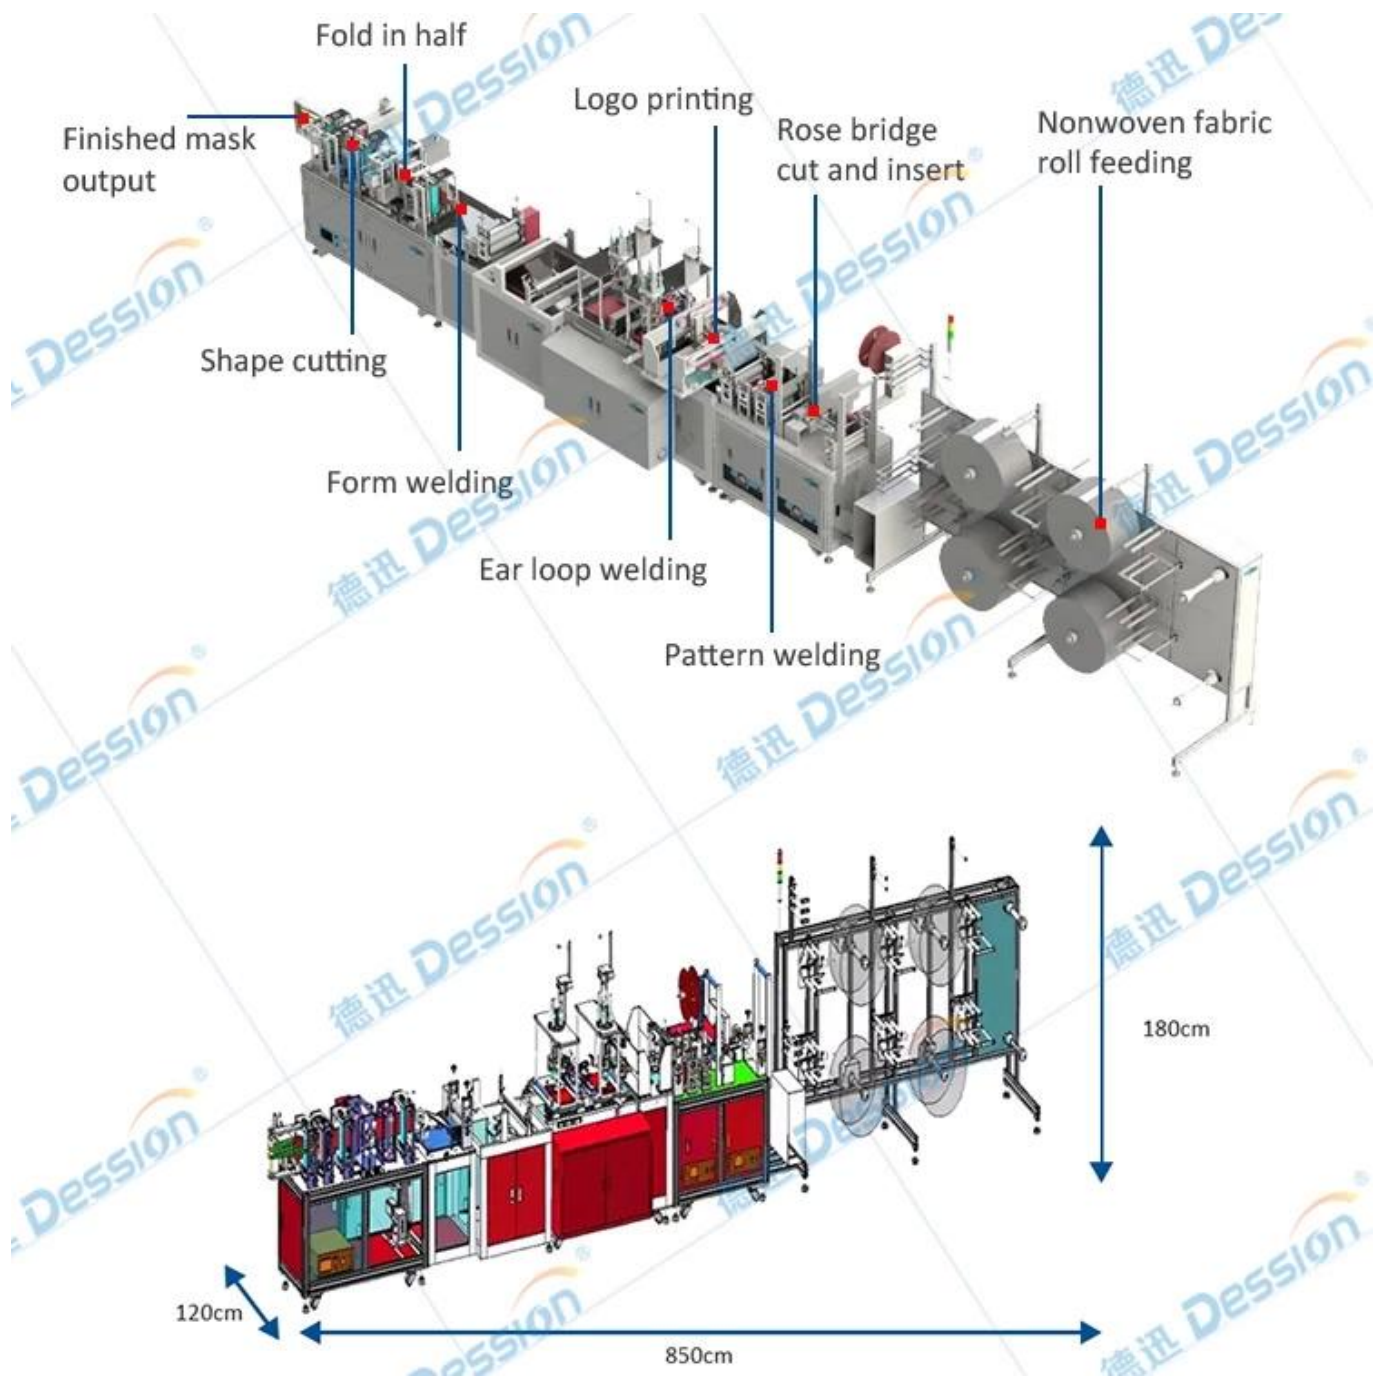

Machine de masque automatique n95 machine de masque
n95 machine de masque facial entièrement automatique n95

N95 Fully automatic Mask machine

Servo motor drive, touch screen operation

50-60 pieces per minute

Nonwoven feeding structure

Nose bridge inserting

Pattern welding

Ear loop welding

Mask folding

Mask cutting & output

Material feeding > Rose bridge insert > Pattern welding

Mask folding < Ear loop welding < Logo printing <

Form welding > Shape cutting > Finished mask output