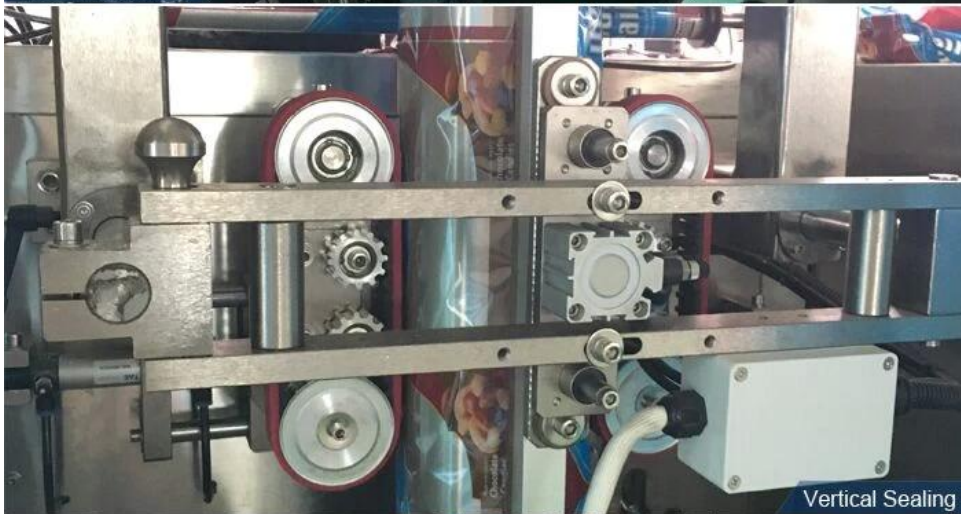

## Détails de la machine

**Vue entière**

same 304# stainless steel material, Our Dession, offer you 360 different surface treatment

Ribbon Date Printer

Screw Measuring

Vertical Sealing

Sealing & Cutting