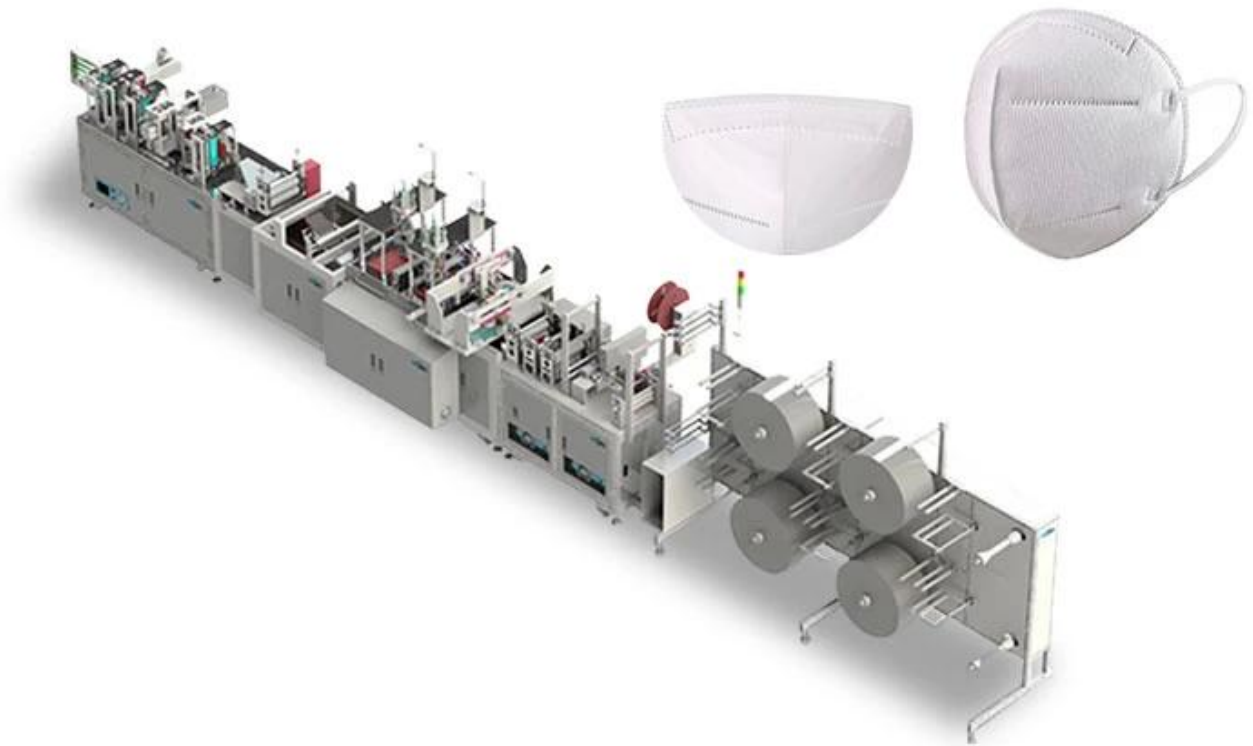

Automatic n95 mask machine n95 mask machine fully
automatic face mask n95 machine

N95 Fully automatic Mask machine

Servo motor drive, touch screen operation

50-60 pieces per minute

Nonwoven feeding structure

Nose bridge inserting

Pattern welding

Ear loop welding

Mask folding

Mask cutting & output

Material feeding > Rose bridge insert > Pattern welding

Mask folding < Ear loop welding < Logo printing <

Form welding > Shape cutting > Finished mask output