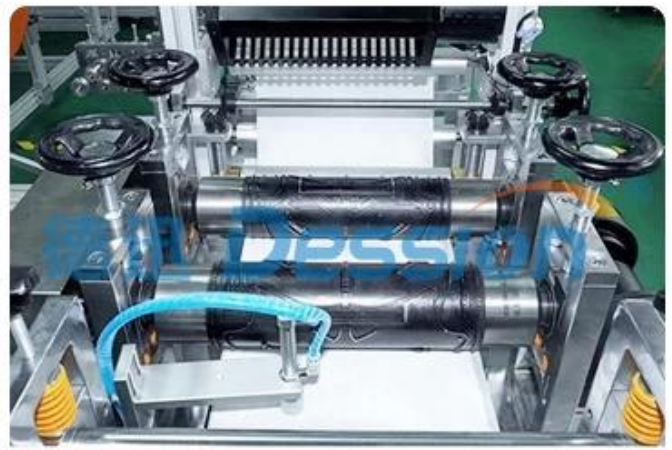

Automatic n95 mask machine n95 mask machine fully
automatic face mask n95 machine

N95 Fully automatic Mask machine

Servo motor drive, touch screen operation

50-60 pieces per minute

Nonwoven feeding structure

Nose bridge inserting

Pattern welding

Ear loop welding

Mask folding

Mask cutting & output

Material feeding > Rose bridge insert > Pattern welding

Mask folding < Ear loop welding < Logo printing <

Form welding > Shape cutting > Finished mask output