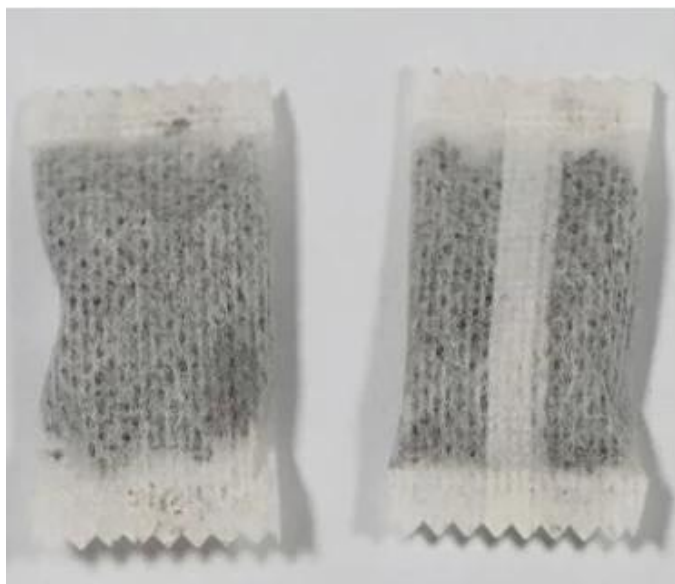

Les frais de livraison:

Après réception du paiement, la date de livraison sera de 15 à 30 jours ouvrables,
Par avion, par mer ou par express (DHL etc.)