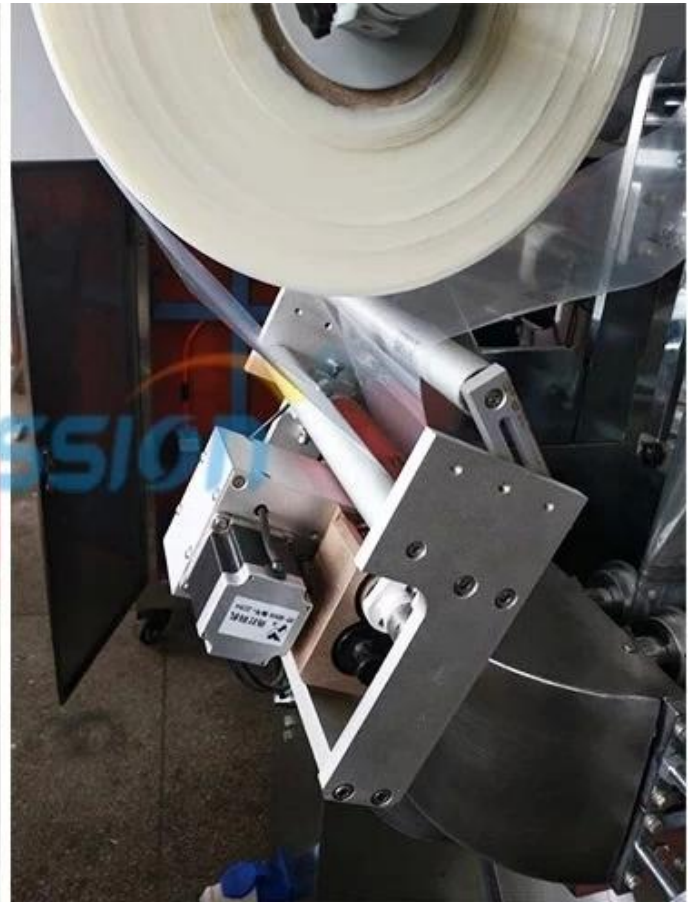

Machine d'emballage automatique de poudre de snus prix

Fonction et caractéristiques

1	Couvrez le Téflon sur la lame de scellement.
2	Après l'action de scellage, le produit d'emballage entre automatiquement dans le tunnel de rétraction via la bande transporteuse.
3	La bande transporteuse peut être réglée en hauteur à l'aide d'un volant.
4	Les doubles électro-aimants exercent une pression plus forte.
5	Couche de Film réglable avec dispositif à aiguille, capable de s'adapter à des films de différentes tailles, max. 550 millimètres

Détails de la machine

Face avant de la machine à emballer le snus

Vue latérale de la machine à emballer le snus

Volumétrie Tasse Mesure Film Rouler & Position Capteur

Sac Formage Épaule

Sac Scellement et Barre de coupe

Packing Procedure

1. Put the machine on the carton

2. Wrapping the machine

3. Sealing the carton

4. Waiting for shipping

COMPANY PROFILE

DESSION is a modern packaging equipment solution provider integrating R&D, production and sales. Since the establishment of the company, with the continuous exploration, research and application of advanced technology, the company's development has begun Scale, with an innovative team of professional and technical personnel, engineers, sales and after-sales service personnel, has successfully developed a number of series of packaging machinery and related equipment, widely it is used in food, medical supplies, hotel supplies, daily necessities, hardware accessories, cultural and sports goods, toys and other products that require flexible packaging. With advanced engineering design technology and high-quality equipment system, the equipment is out The mouth has reached the Middle East, Southeast Asia, Europe, America, South Africa and other countries and regions, and has been well received by users all over the world.