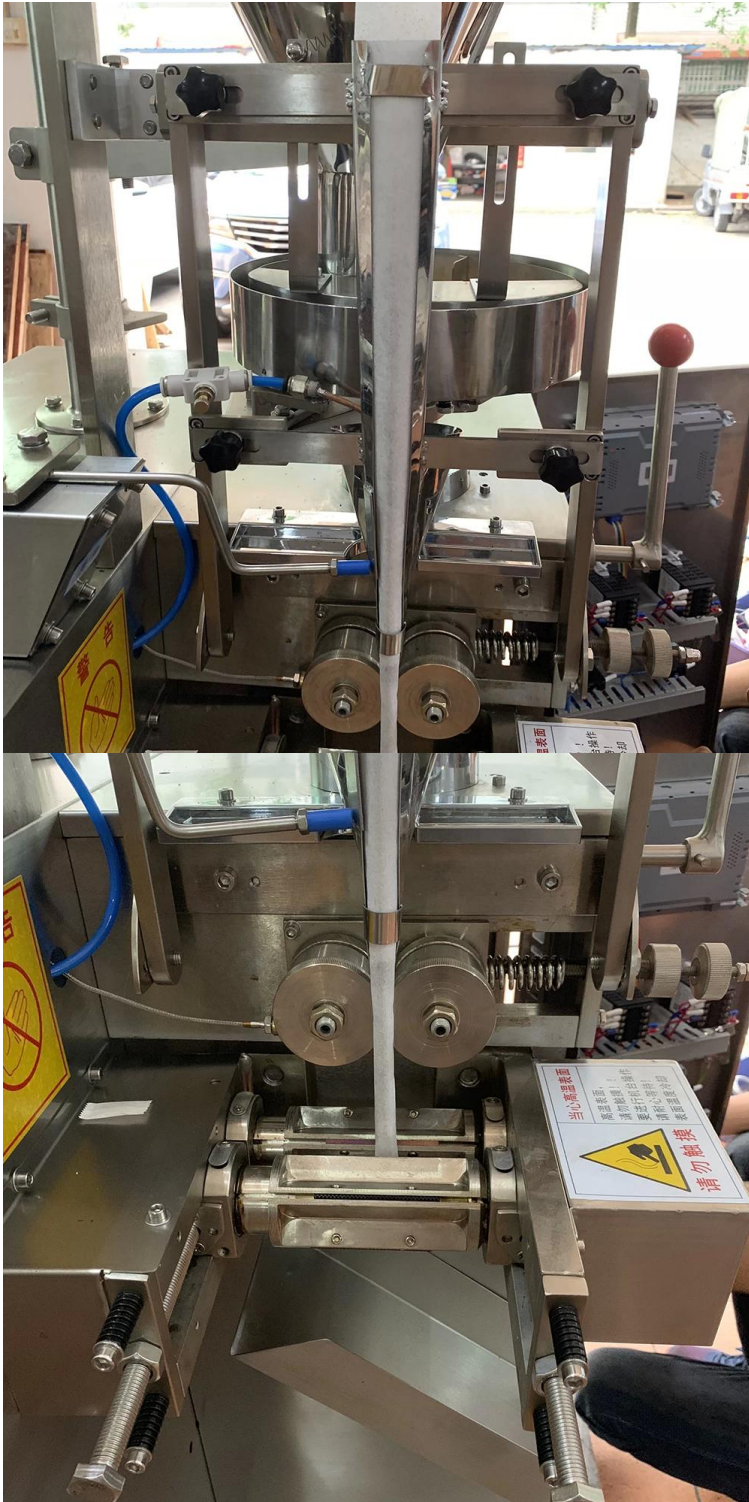

Machine d'emballage automatique de poudre de snus prix

Fonction et caractéristiques

1	Couvrez le Téflon sur la lame de scellement.
2	Après l'action de scellage, le produit d'emballage entre automatiquement dans le tunnel de rétraction via la bande transporteuse.
3	La bande transporteuse peut être réglée en hauteur à l'aide d'un volant.
4	Les doubles électro-aimants exercent une pression plus forte.
5	Couche de Film réglable avec dispositif à aiguille, capable de s'adapter à des films de différentes tailles, max. 550 millimètres

Détails de la machine

Face avant de la machine à emballer le snus

Vue latérale de la machine à emballer le snus

Volumétrie Tasse Mesure Film Rouler & Position Capteur

Sac Formage Épaule

Sac Scellement et Barre de coupe

Packing Procedure

1. Put the machine on the carton

2. Wrapping the machine

3. Sealing the carton

4. Waiting for shipping

COMPANY PROFILE

DESSION is a modern packaging equipment solution provider integrating R&D, production and sales. Since the establishment of the company, with the continuous exploration, research and application of advanced technology, the company's development has begun Scale, with an innovative team of professional and technical personnel, engineers, sales and after-sales service personnel, has successfully developed a number of series of packaging machinery and related equipment, widely it is used in food, medical supplies, hotel supplies, daily necessities, hardware accessories, cultural and sports goods, toys and other products that require flexible packaging. With advanced engineering design technology and high-quality equipment system, the equipment is out The mouth has reached the Middle East, Southeast Asia, Europe, America, South Africa and other countries and regions, and has been well received by users all over the world.