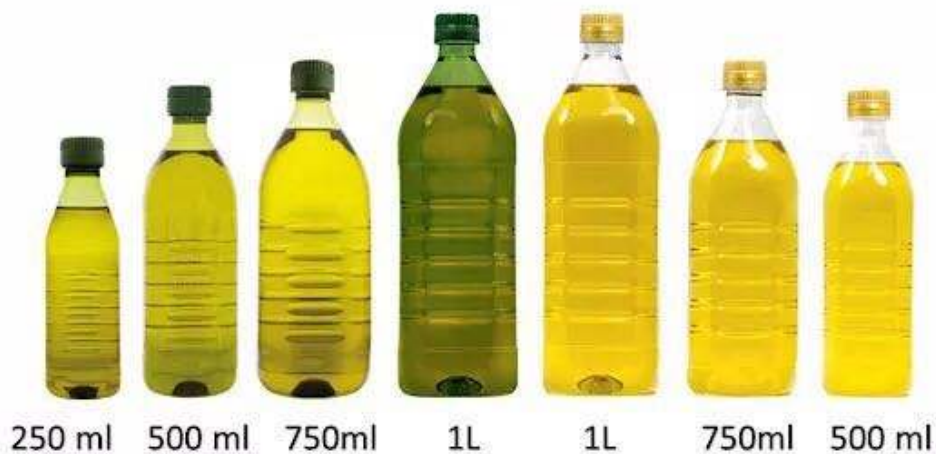

Machine Nom	liquideeee bouteille remplissage Machine
Mesure	liquid pompe
remplissage Domaine	Peut est cela dépend de la demande
Diamètre Depuis bouteille Bouche	>=15mm
en vigueur couverture	20-50mm (Peut est cela dépend de la demande)
Précision	/- 0,5%-1%