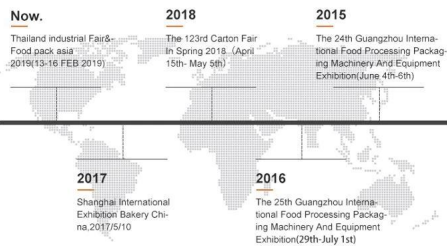

DESSION EXHIBITION