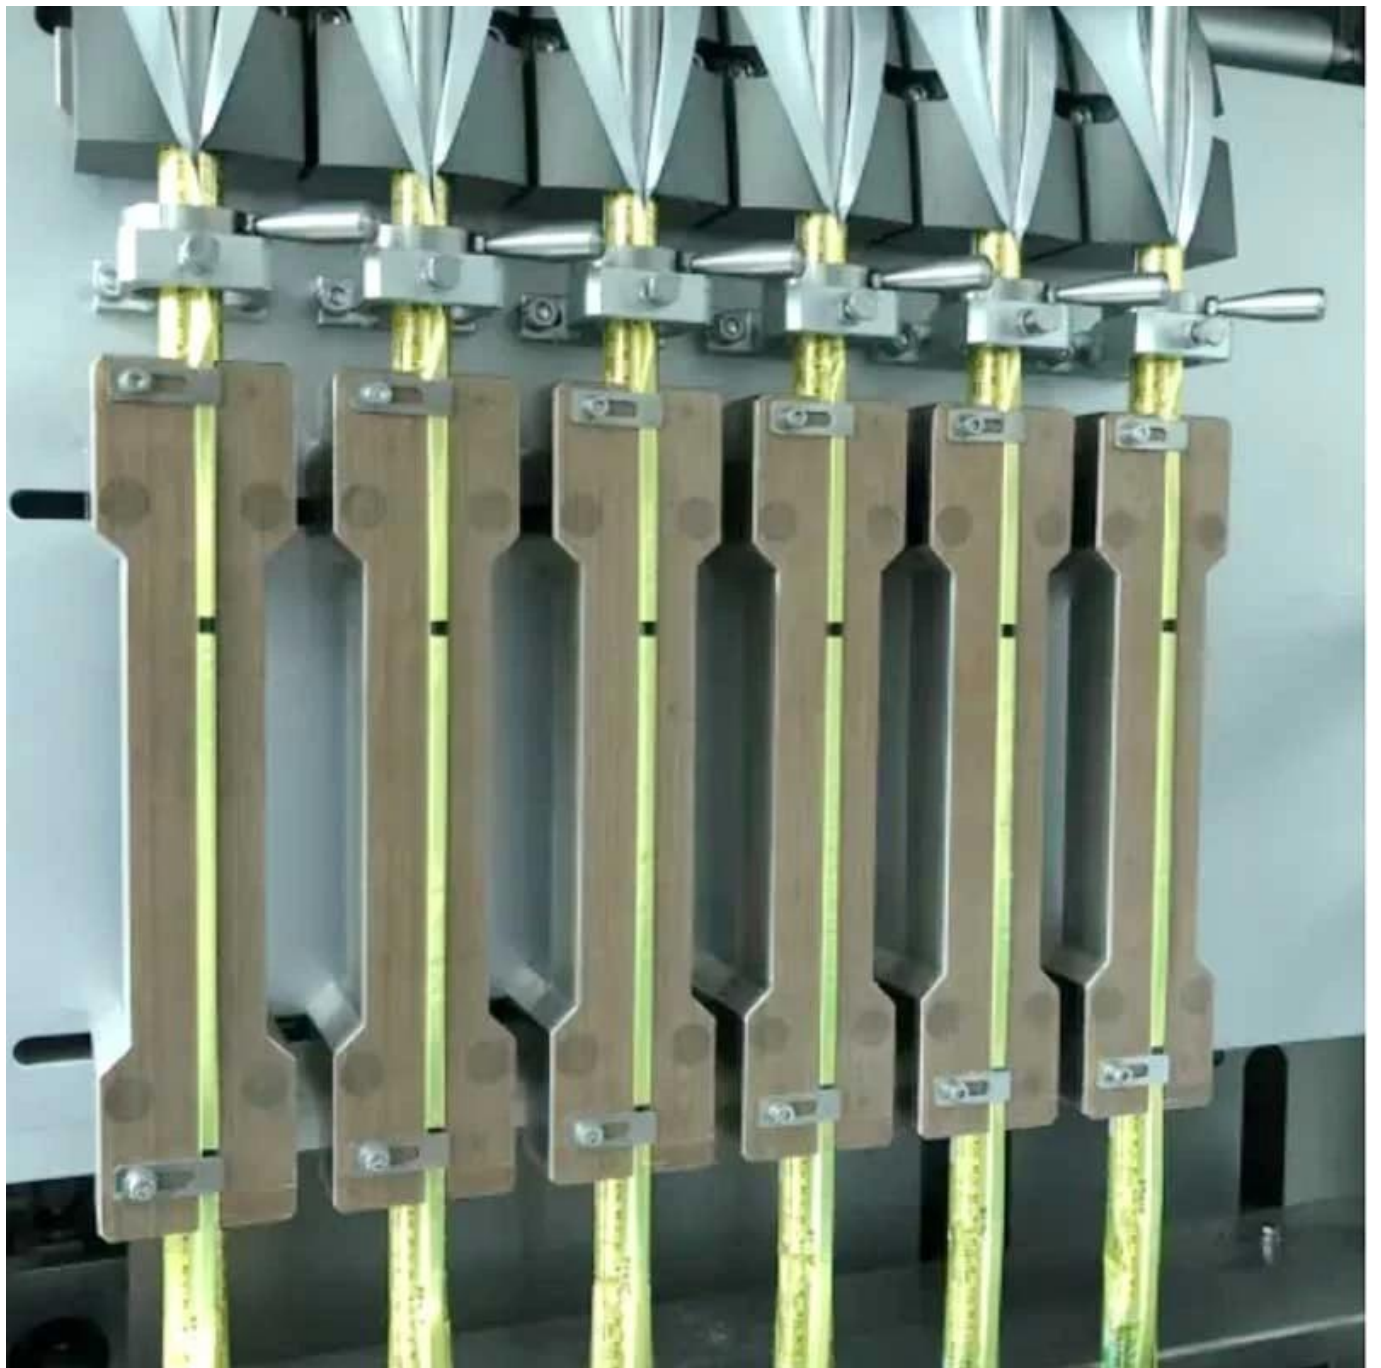

**Machine de conditionnement verticale de poudre de café à lignes multivoies
entièrement automatique Fabricant chinois**

德迅 Dession®

Images détaillées

Contact us

Application

Convient pour la poudre de café, la poudre de protéines, le lait en poudre, etc.

Foshan Dession packaging machinery Co., Ltd. is located in Nanhai District, Foshan city, China machinery center, is a collection of research and development, manufacturing, sales and after-sales service in one of the high-tech enterprises, with self-import and export rights. DE newsletter focusing on production and research and development, all kinds of bag packaging machine, filling machine, and the research and development and manufacture of automatic packaging line