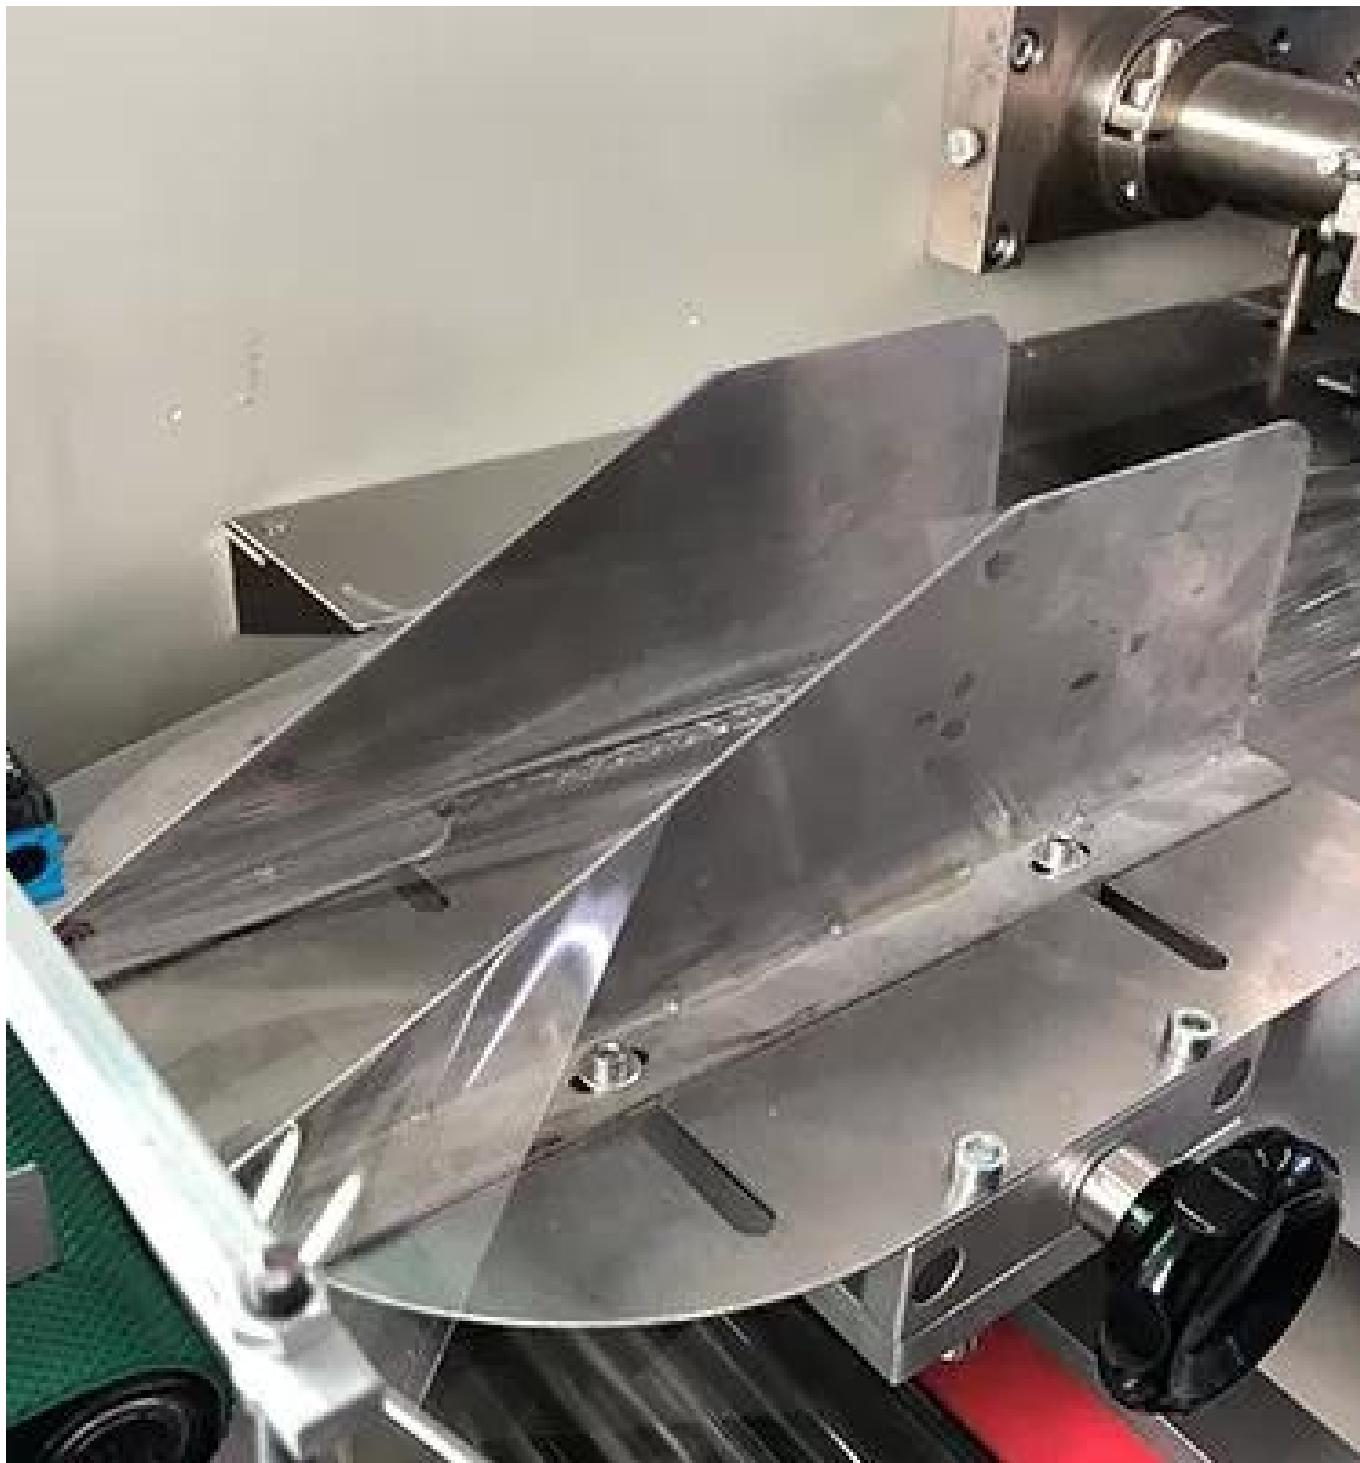

Capteur oculaire haute sensibilité