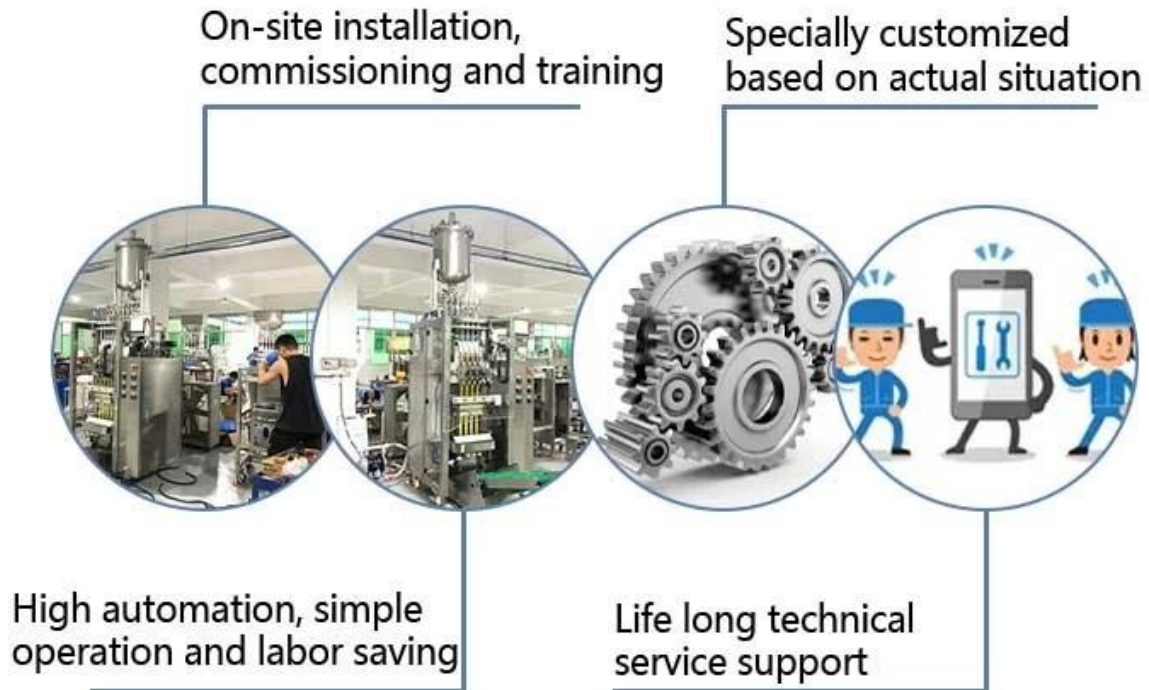

Contact us

Our Advantage ●—————

Dession dispose d'une équipe professionnelle pour fournir aux clients diverses solutions d'emballage. Connaissant parfaitement les besoins des clients, les ingénieurs conçoivent la solution la plus appropriée. Nous avons notre propre atelier de traitement et d'assemblage et un processus d'inspection et de débogage de la qualité pour assurer la qualité de la machine.

Après acceptation par le client, ils sont emballés dans des caisses en bois aux normes internationales et expédiés.

Si les clients ont des questions lors de l'utilisation de la machine, nous y répondrons à temps.