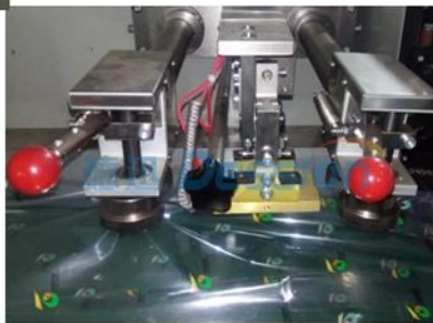

**Travail de PROCEDURE**

1.Packed item go through the platform by manule or automatic.The Platform is make according different packed item

2.Full pulling.The touch screen luggage can customer make by assign luggage

3.Film schematic diagram to left the film placing more easy and clear

4.Bag making

5.Optional air-filling device

1.Finished sample conveyor.Will make according to packed itme