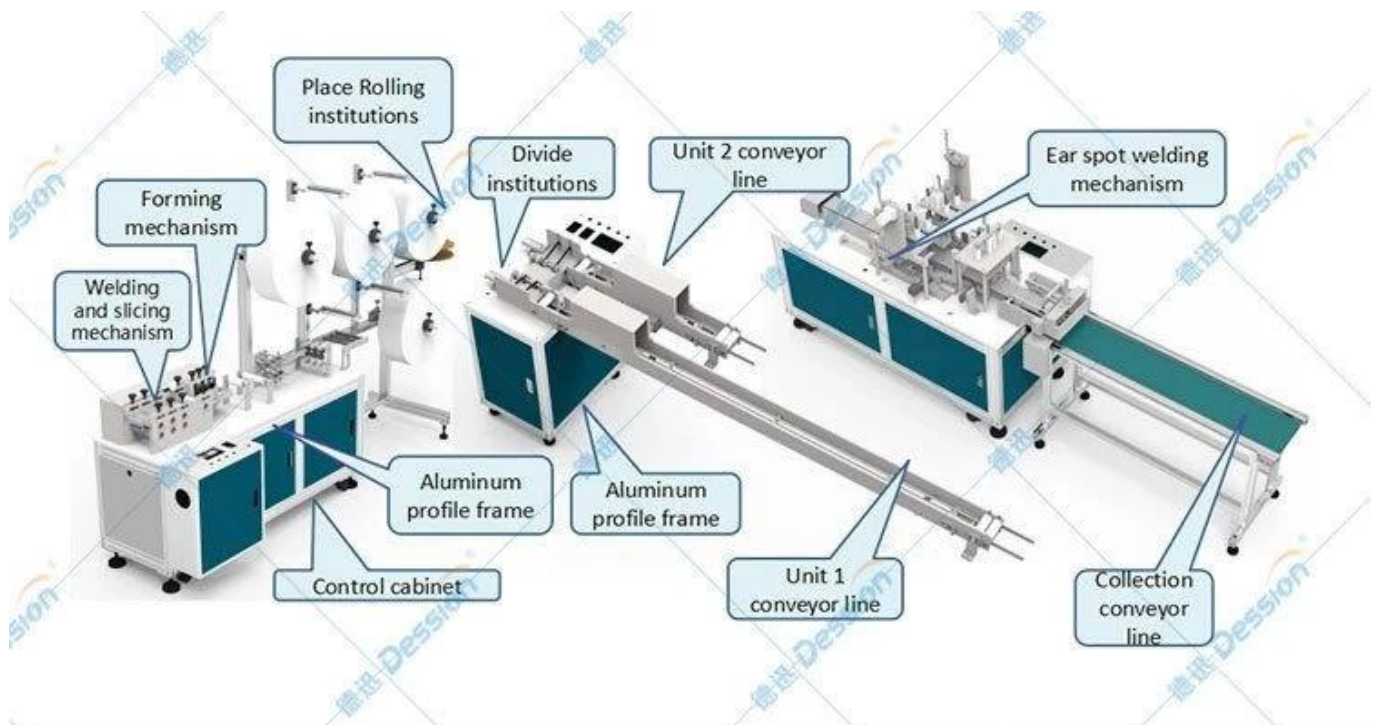

High speed mask packing machine

For disposable nonwoven face/ facial mask body making. Every minute can output 100 pieces of mask body, mask

specifications:175*(80-100) mm. Normally work together with face mask earloop welding machine, face mask tie on machine

1+2 disposable plane mask making machine

Famous Brand

Adjustable
Speed

Quality
Guaranteed

1 drive 2

Contact us

+86 17328052077

Whatsapp