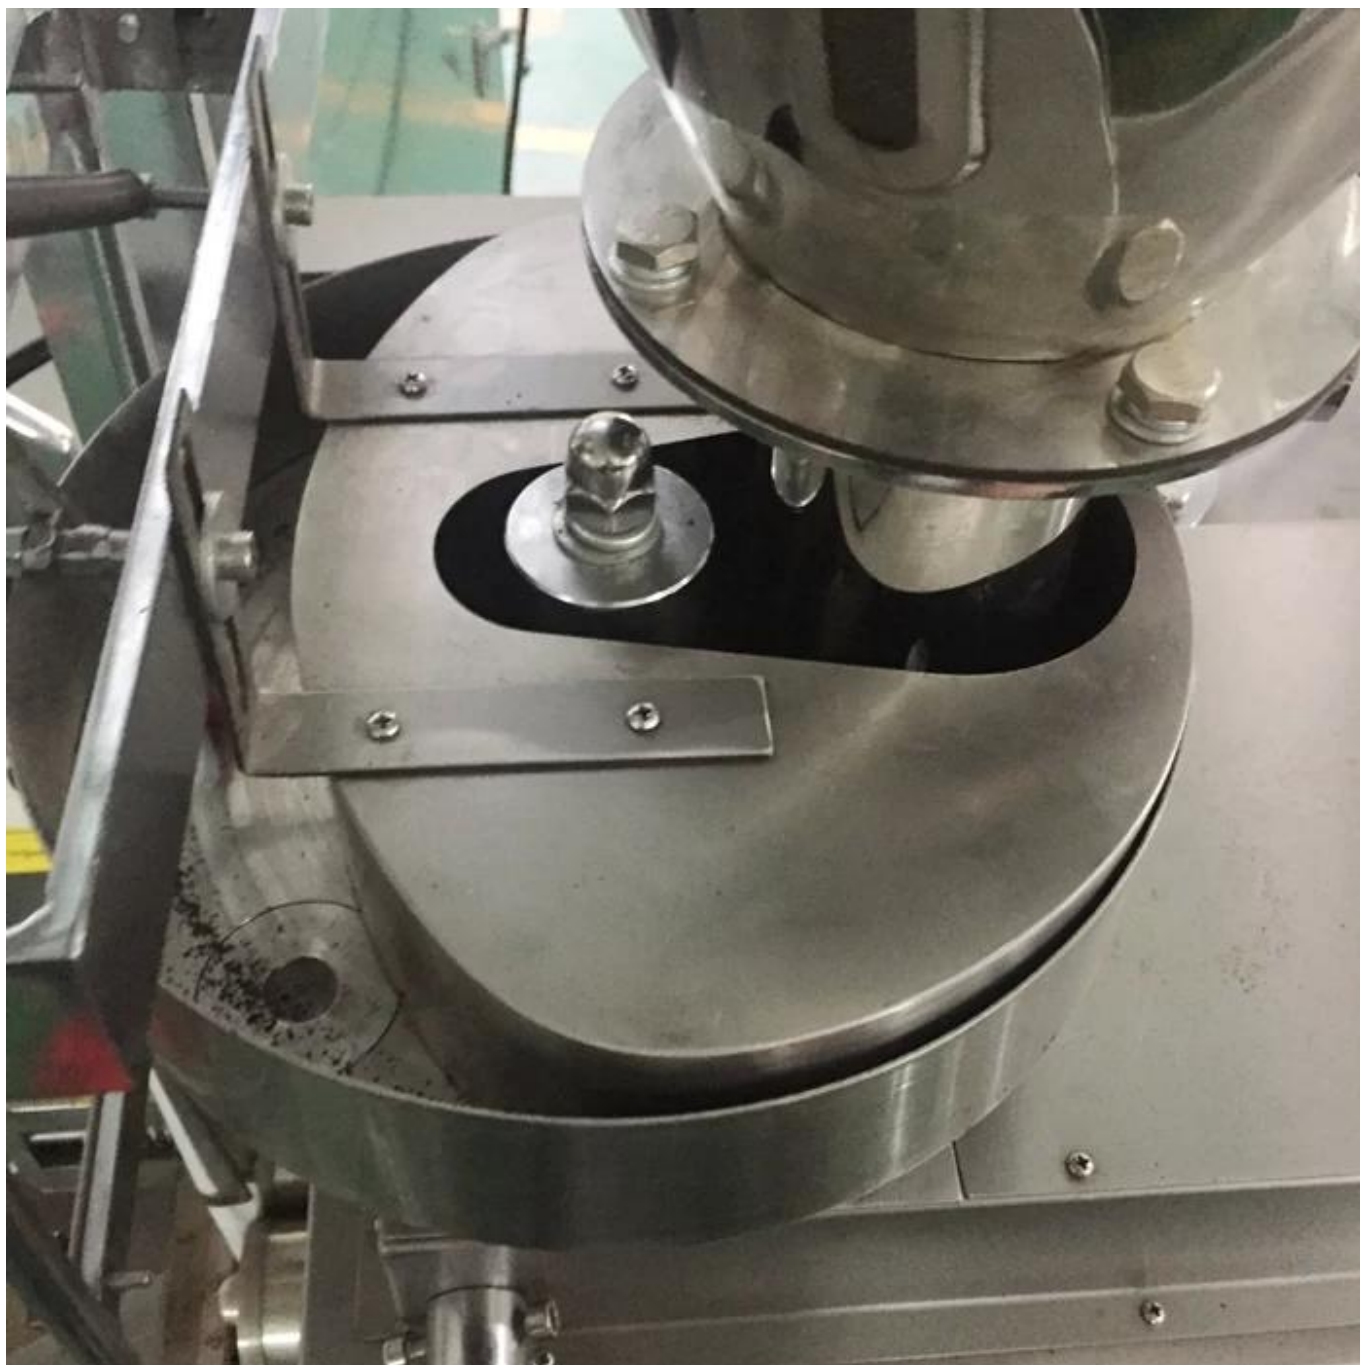

Automatic packaging and sealing machine for snus with laminated film

1	Cover the Teflon on the sealing blade.
2	After the sealing action, the packaging product automatically enters the shrink tunnel through the conveyor belt.
3	The conveyor belt can be adjusted in height with a handwheel.
4	Double electromagnets exert a stronger pressure.
5	Adjustable film layer with needle device, is capable of adapting to films of different sizes, max. 550 mm

Details of the machine

Volumetric Cube

Bag Tube

Cutting and sealing

Application:

For granules of snus or packing of bolus of snus in sachet.

Our company

1. Dession Packaging Machinery Co., Ltd is a modern and all-inclusive packaging manufacturing company that integrates research, production and sales.
2. Our company has approved the CE certification of the EU.
3. In addition to our equipment have been widely evaluated by many customers from different countries such as England, Germany, France, Russia, the United States, Singapore, Malaysia, South Africa, Israel, and so on.
4. All technologies and equipment are based on feasibility and applicability, and strive to improve the efficiency of production and the creation of maximum value for customers.