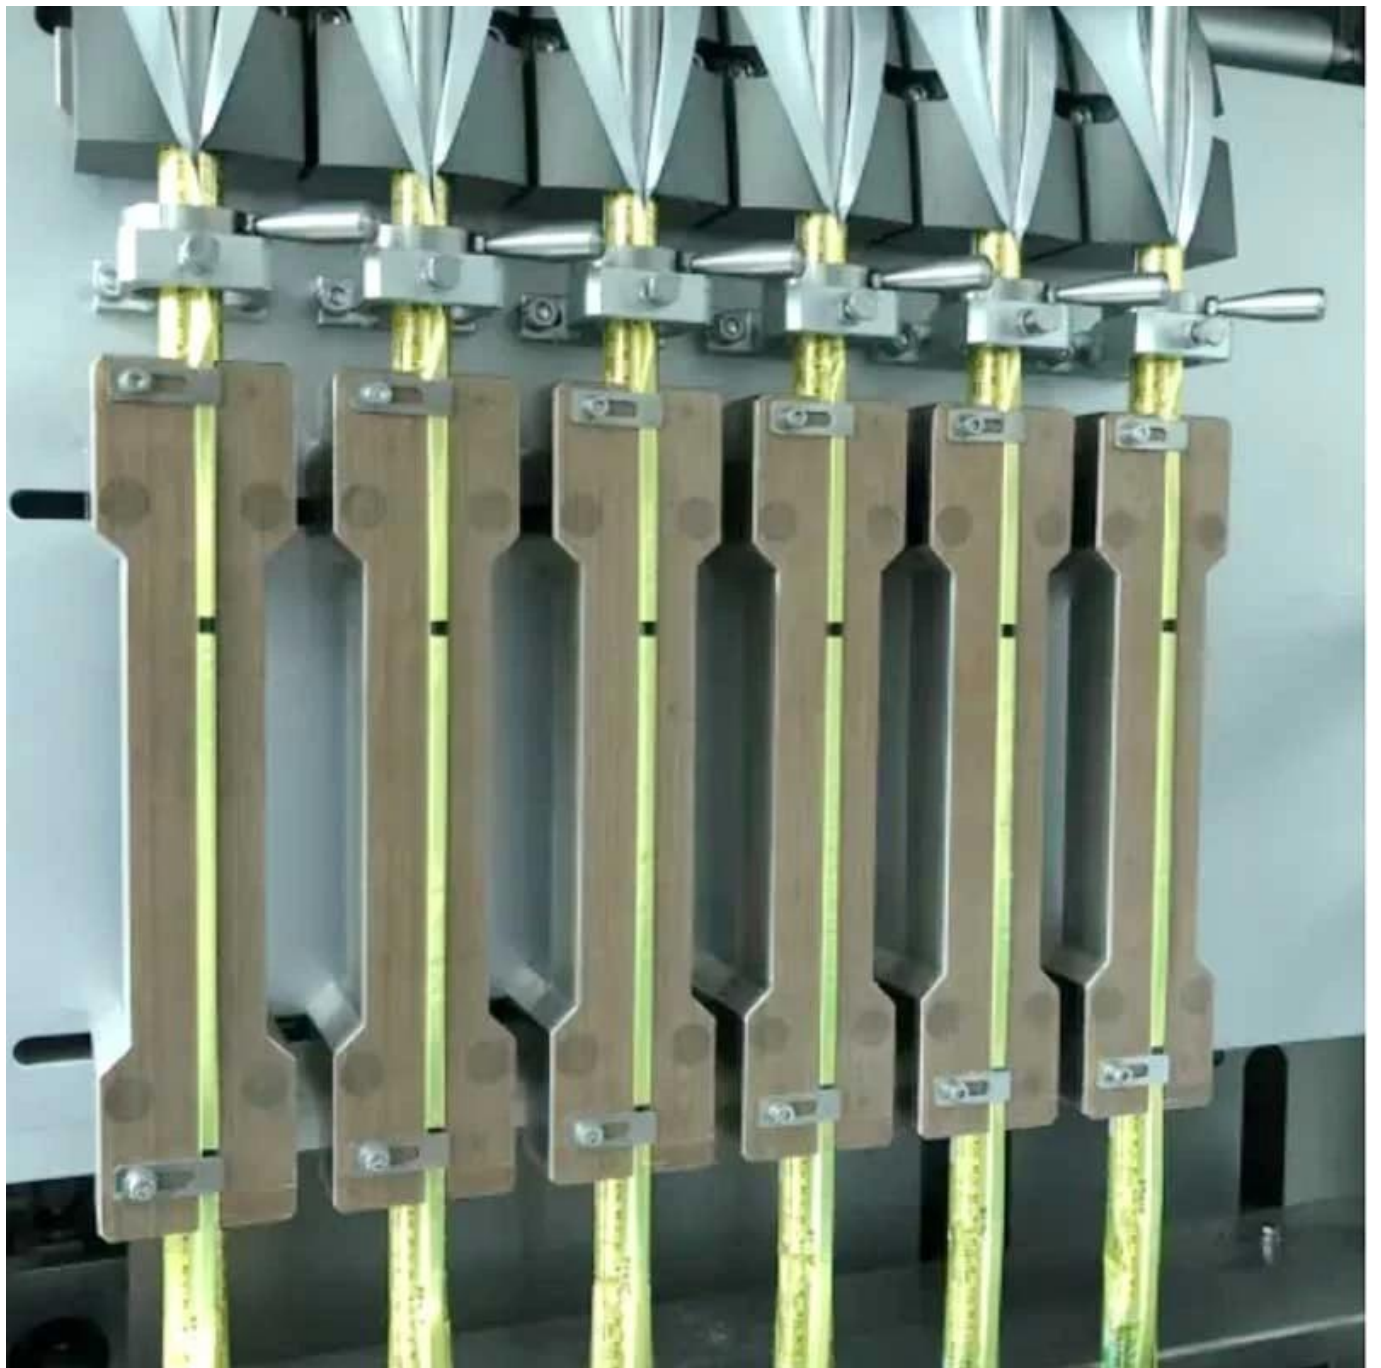

Full automatic multilane line coffee powder vertical packaging machine China manufacturer

德迅 Dession®

Detailed Images

Contact us

Application

Suitable for coffee powder, protein powder, milk powder, etc

Foshan Dession packaging machinery Co., Ltd. is located in Nanhai District, Foshan city, China machinery center, is a collection of research and development, manufacturing, sales and after-sales service in one of the high-tech enterprises, with self-import and export rights. DE newsletter focusing on production and research and development, all kinds of bag packaging machine, filling machine, and the research and development and manufacture of automatic packaging line