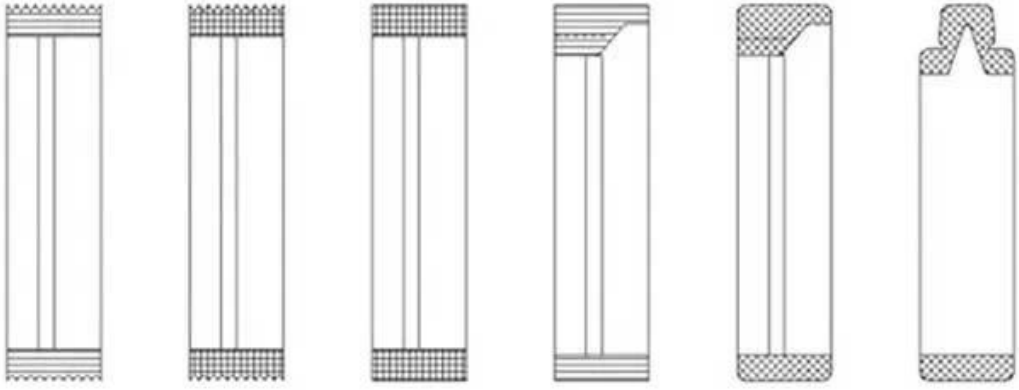

Full automatic multilane line coffee powder vertical packaging machine China manufacturer

德迅 Dession®

Detailed Images

Contact us

Application

Suitable for coffee powder, protein powder, milk powder, etc

Foshan Dession packaging machinery Co., Ltd. is located in Nanhai District, Foshan city, China machinery center, is a collection of research and development, manufacturing, sales and after-sales service in one of the high-tech enterprises, with self-import and export rights. DE newsletter focusing on production and research and development, all kinds of bag packaging machine, filling machine, and the research and development and manufacture of automatic packaging line