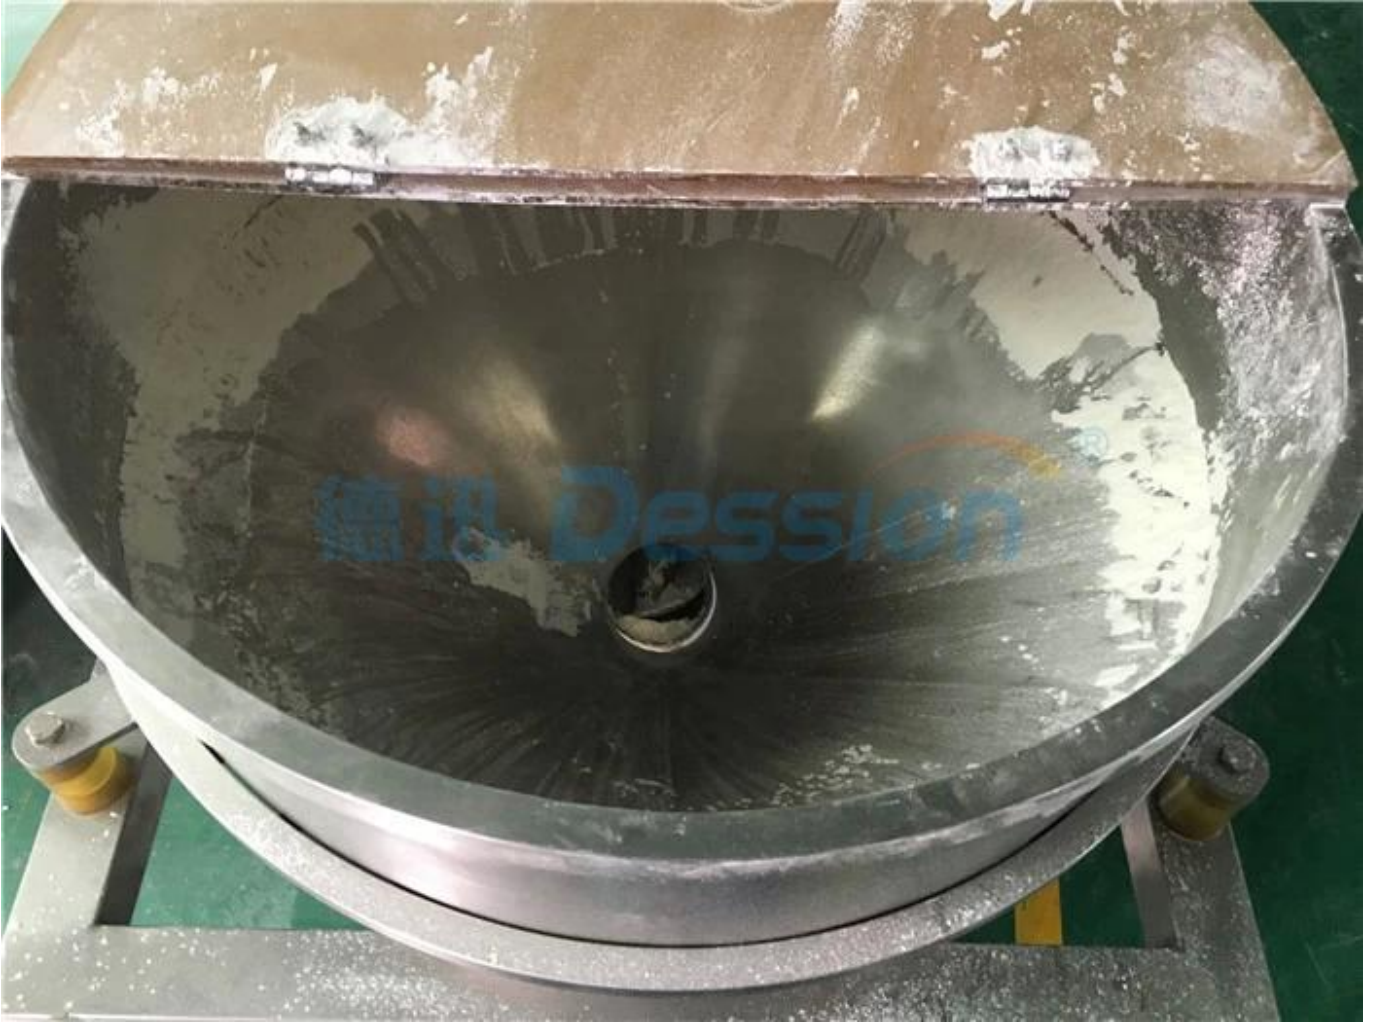

Whole View

Packed item tank / hopper / pail