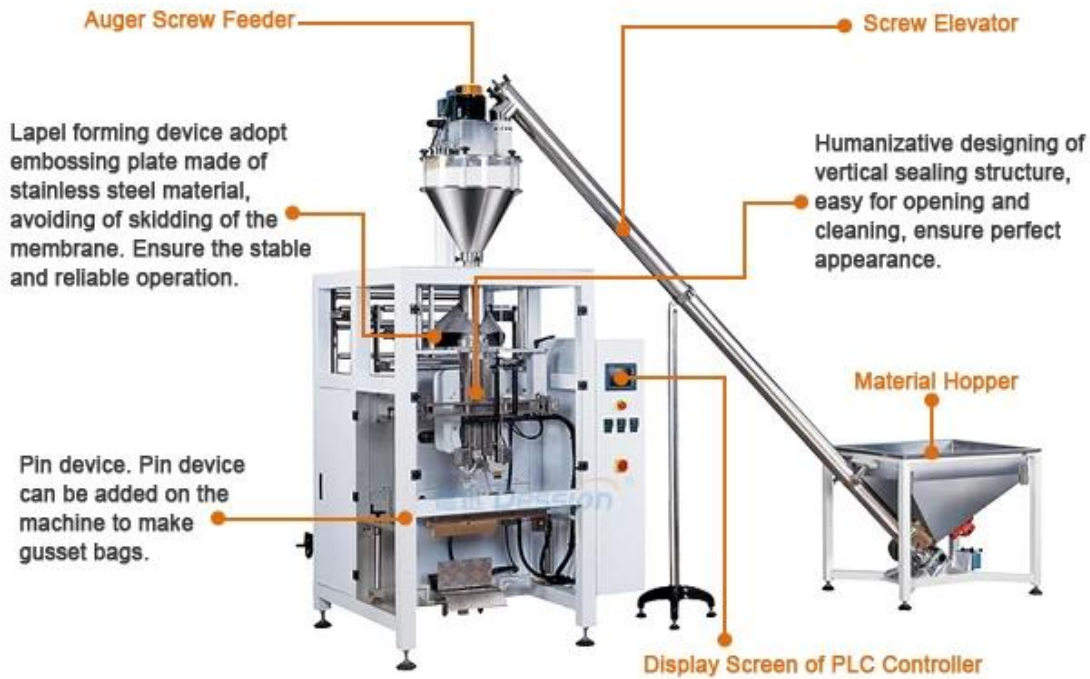

## Function and Characteristics

<b>1</b>	Our machine is very easy to operate , we have English manuals , and also the videos of operation for new person who will use our machine
<b>2</b>	It will be well tested in our factory and packed very well , your customer can use it when they get the machine , no need assemble
<b>3</b>	Bag-making system with stepping motor subdivision technology, high accuracy and the error is less than 0.5mm
<b>4</b>	Optional coding equipment and with 1 to 3 lines for batch number and expiration date
<b>5</b>	Bag-making, filling, sealing, cutting, counting, thermal pressing of batch number can be achieved automatically and straightly
<b>6</b>	Can pack differnt grams powder .

## Machine Details

**Whole View**

**Packed item tank / hopper / pail**

**Bag Forming**

same 304# stainless steel material, Our Dession, offer you 360 different surface treatment

**Related Equipment**

**automatic pouch packing machine price for 200grams , 500 grams , 1kg matcha powder Application**

Suitable for the packaging of medical supplies , food , hardware and other particle in bulk such as flour , salt flow , coffee powder , milk powder , matcha powder , spice powder ect.