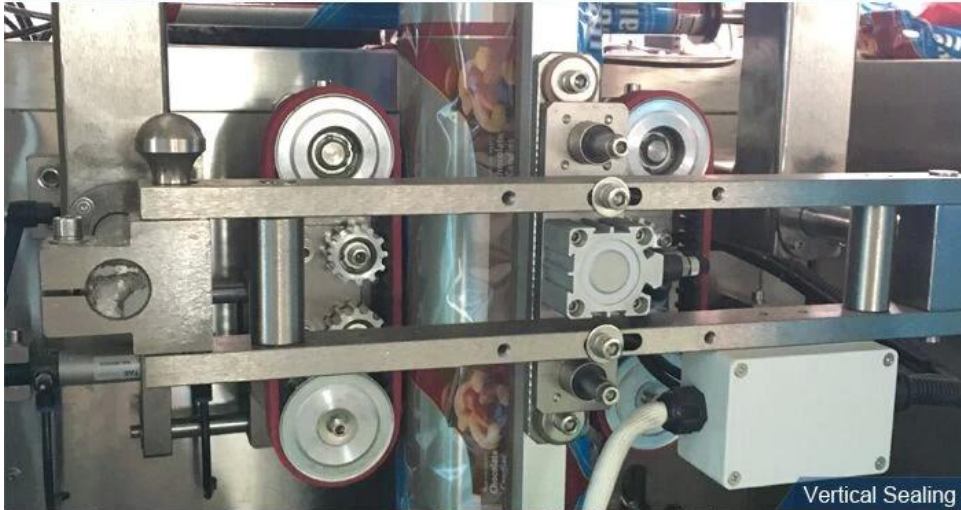

包装机 包装机

包装机 包装机

same 304# stainless steel material, Our Dession,
offer you 360 different surface treatment

Ribbon Date Printer

Screw Measuring

Vertical Sealing

Sealing & Cutting

□□ □□