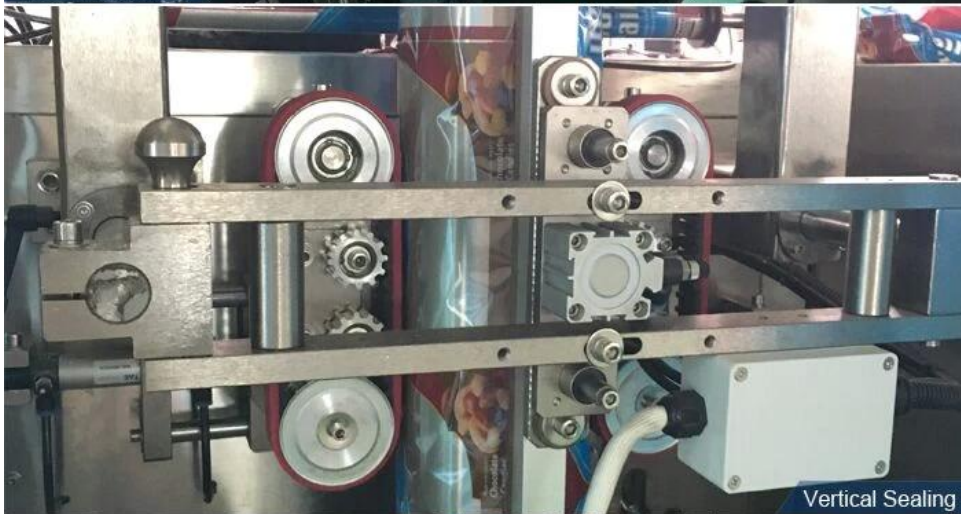

300 300 300

300 300

same 304# stainless steel material, Our Dession,  
offer you 360 different surface treatment

Ribbon Date Printer

Screw Measuring

Vertical Sealing

Sealing & Cutting

□□ □□