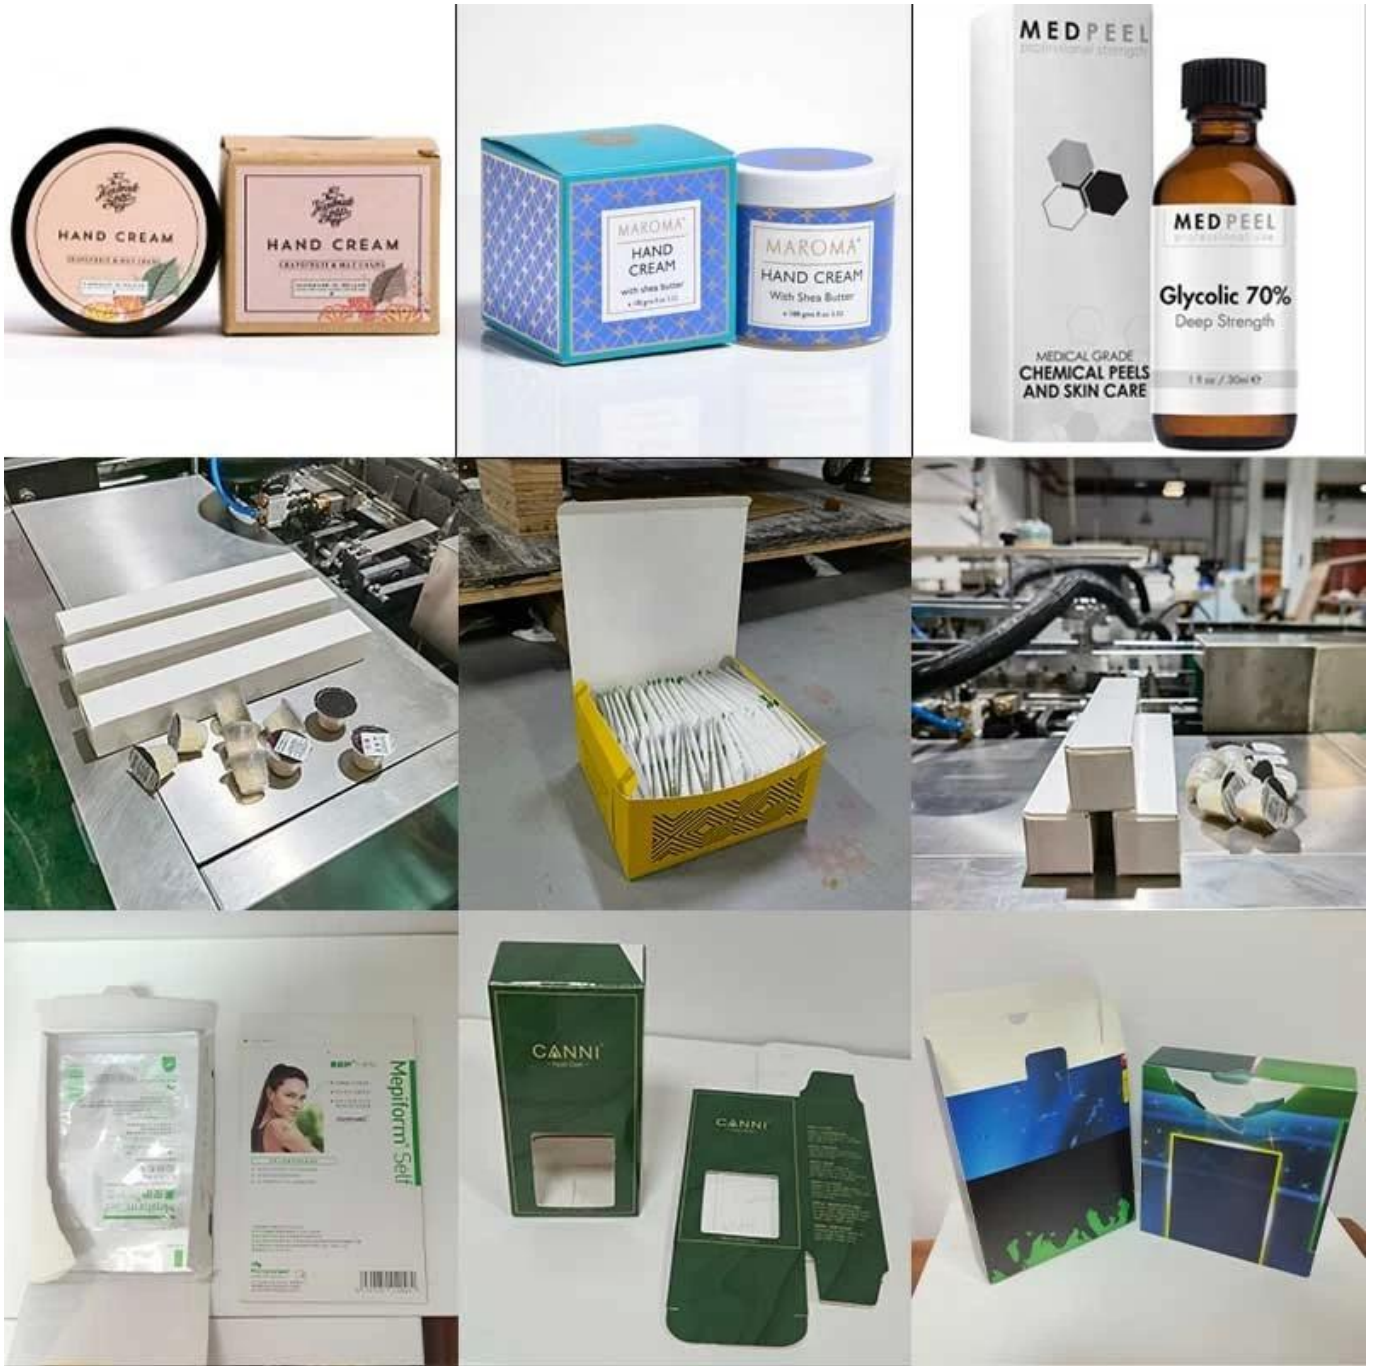

□□ □□

□□: DS-B050 □□ □□ □□ □□ 40-50□□ □□ □□ □□ □□ □□ □□ □□.

□□: PLC □□ □□ □□ □□ □□ □□ □□, □□ □ □□ □□ □□ □□ □□.

□□ □□: □ □□ □□ □□ □□ □□ □□ □□ □ □□ □□ □□ □□ □ □□□.

□□: □□ □□, □□ □ □□ □□ □□, □□ □□ □ □□ □□ □□□□.

□□ □□: □□ □□ DESSION □□ □□ CE, ROHS □ SGS □□ □□ □□ □□ □□ □ □□ □□ □□ □□ □□ □□.