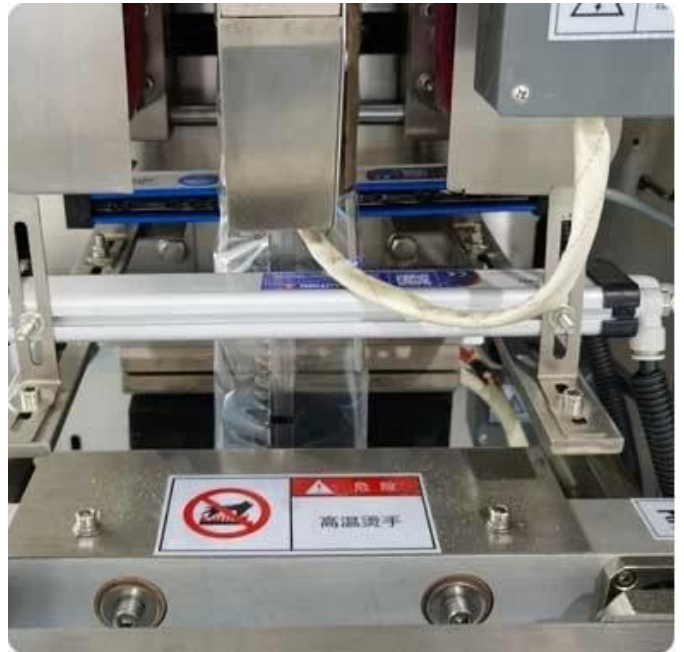

圖 圖

圖圖 圖圖圖 圖 圖圖 圖圖 圖 圖圖 圖圖圖 圖圖
圖 圖圖圖。

CONTACT NOW

COMPANY PROFILE

FOSHAN DESSION PACKAGING MACHINERY CO., LTD.

Foshan Dession Packaging Machinery Co., Ltd. is located in China Machinery Center, Nanhai District, Foshan city. Dession is a collection of research and development, manufacturing, sales and after-sales service in one of the high-tech enterprises. It has the self-import and export rights. DE newsletter focusing on production and research and development, all kinds of bag packaging machine, filling machine, and the research and development and manufacture of automatic packaging line. With superior performance, advanced technology, easy operation, easy maintenance, safe, durable, widely used in puffed food, snack food, frozen food, agricultural and sideline products, medicine, chemical products and other fields to meet the needs of customers.