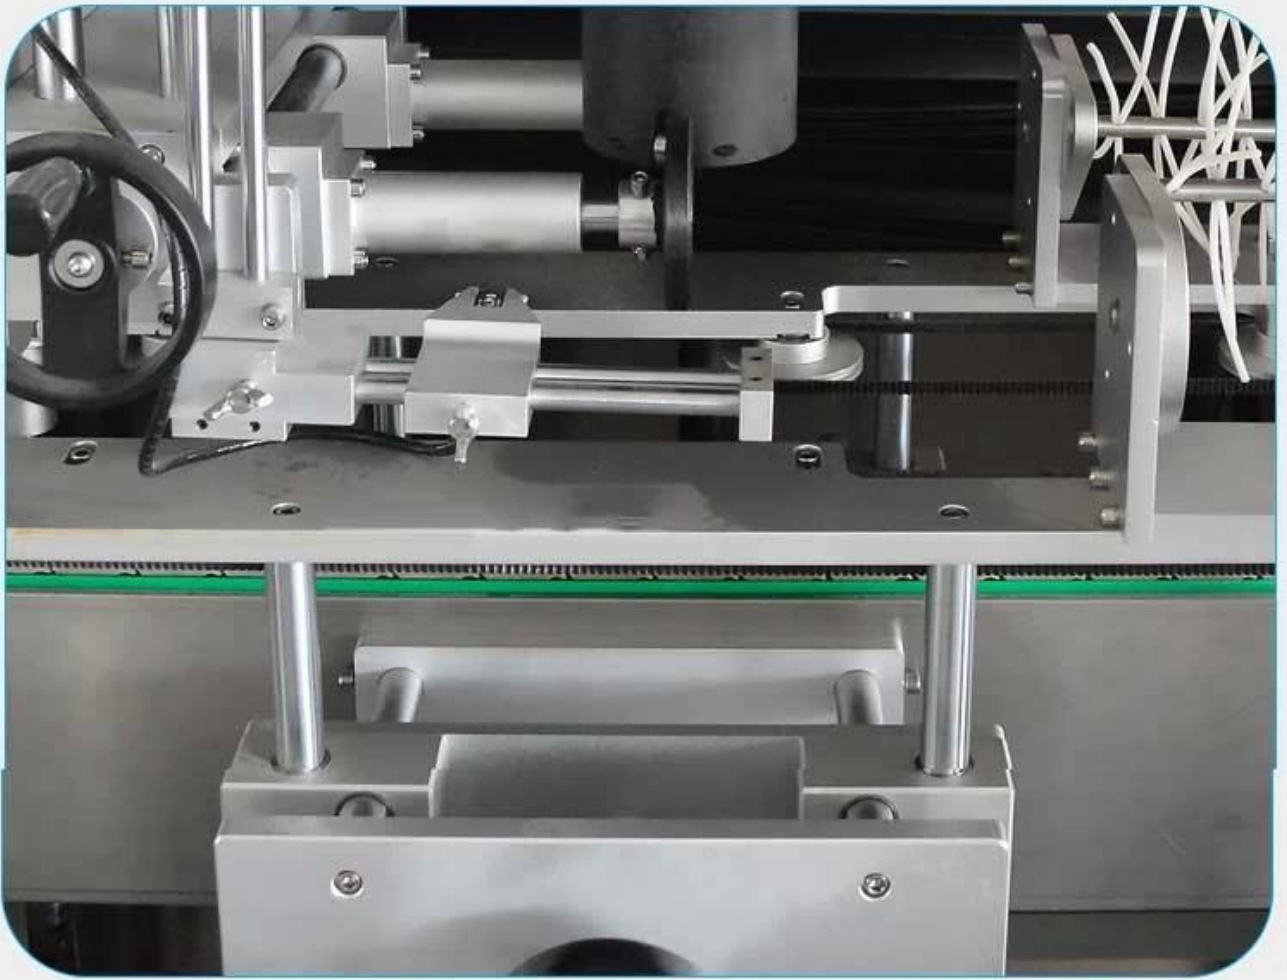

< INTRODUCE >

本廠生產之PET瓶蓋螺絲帽，採用優質材料，經精密加工而成，品質優良，尺寸精確，符合ISO9001標準。螺絲帽尺寸為±1mm。

本廠生產之PET瓶蓋螺絲帽，適用於各種PET瓶蓋，如礦泉水瓶、碳酸飲料瓶、果汁瓶等。螺絲帽採用食品級材料，安全可靠，無異味，無毒害。螺絲帽採用精密加工，尺寸精確，安裝方便，密封性能優良。歡迎各界人士垂詢。

< APPLICATION SCENARIOS >

CONTACT NOW

< DETAIL >

警告 WARNING
当心机械伤人
Beware of Machinery Injury

[CONTACT NOW](#)

COMPANY PROFILE

FOSHAN DESSION PACKAGING MACHINERY CO., LTD.

Foshan Dession Packaging Machinery Co., Ltd. is located in China Machinery Center, Nanhai District, Foshan city. Dession is a collection of research and development, manufacturing, sales and after-sales service in one of the high-tech enterprises. It has the self-import and export rights. DE newsletter focusing on production and research and development, all kinds of bag packaging machine, filling machine, and the research and development and manufacture of automatic packaging line. with superior performance advanced technology, easy operation, easy maintenance, safe, durable widely used in puffed food, snack food, frozen food, agricultural and sideline products, medicine, chemical products and other fields to meet the needs of customers.