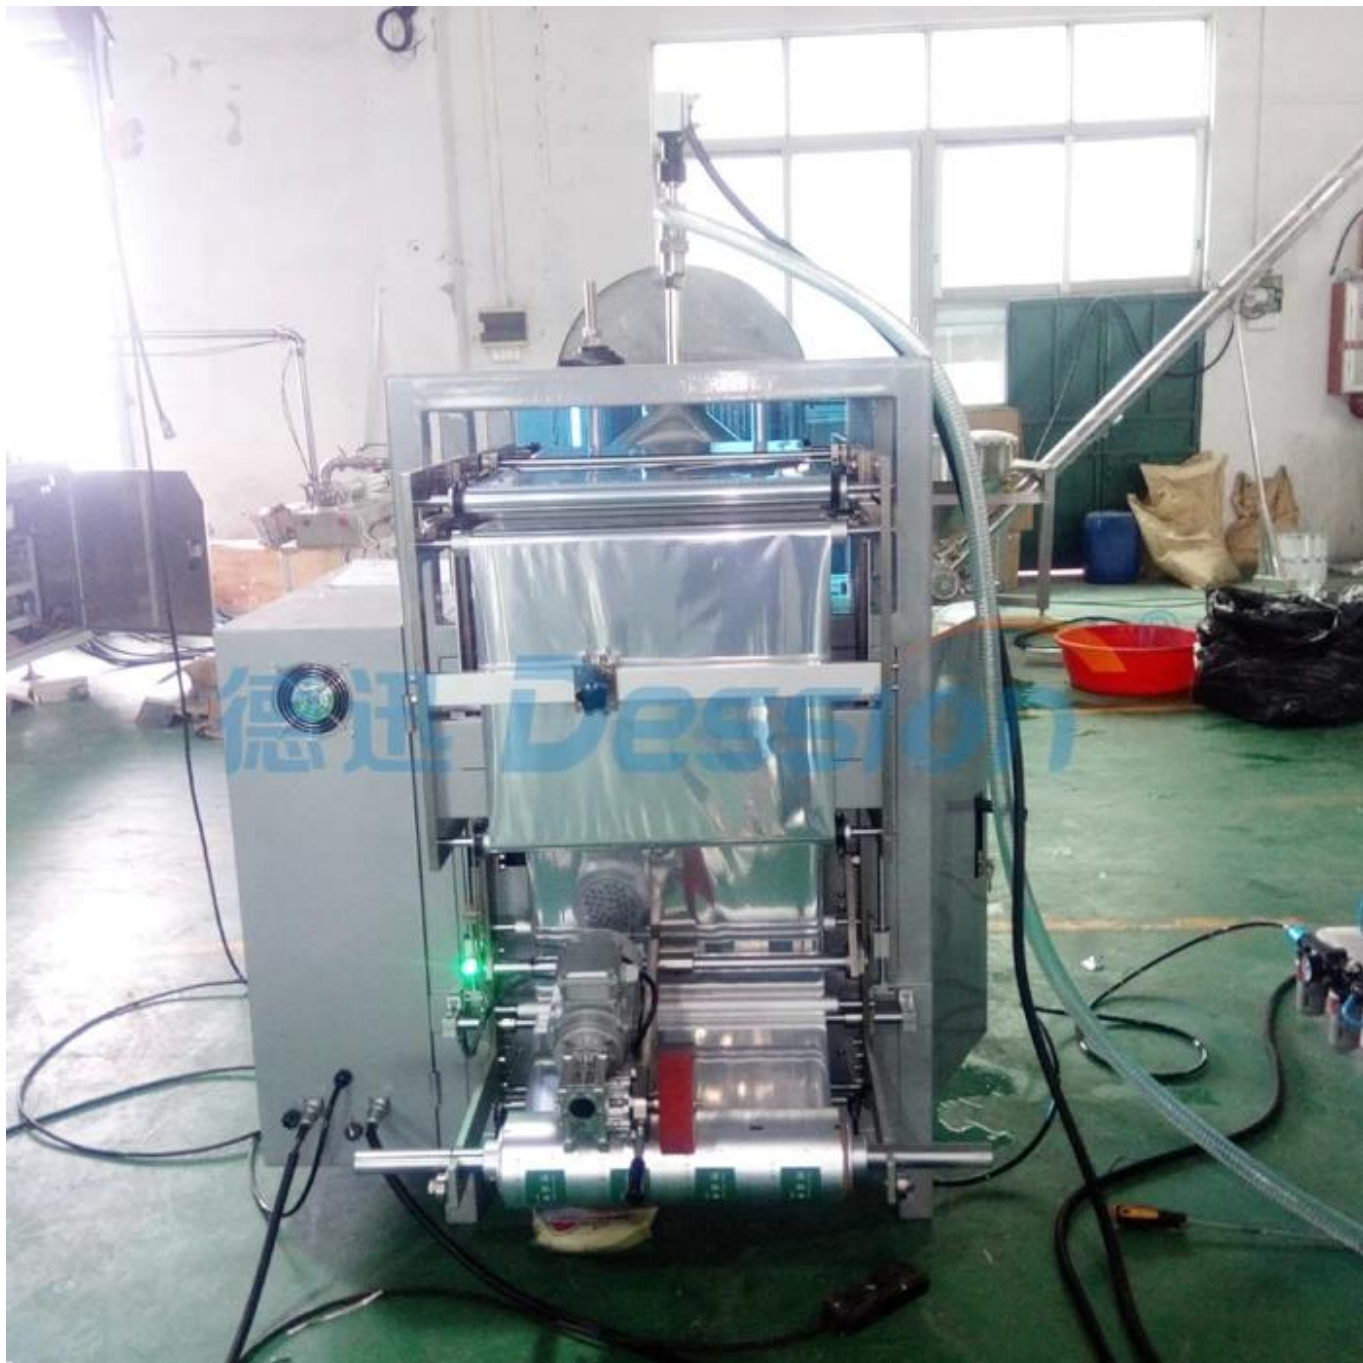

可可豆巧克力打碎机

产品特点

1	采用优质材料，使用寿命长
2	操作简单，易于维护
3	PLC控制，安全可靠
4	适用于各种规模的巧克力生产
5	可根据客户需求定制
6	提供完善的售后服务
7	符合国际食品安全标准

□□ □□

□□□□

□□□□

□□ □□

□□

1. 重量: 15~30g
 2. 包装: 1kg, 2kg (DHL)

COMPANY PROFILE

DESSION is a modern packaging equipment solution provider integrating R&D, production and sales. Since the establishment of the company, with the continuous exploration, research and application of advanced technology, the company's development has begun Scale, with an innovative team of professional and technical personnel, engineers, sales and after-sales service personnel, has successfully developed a number of series of packaging machinery and related equipment, widely it is used in food, medical supplies, hotel supplies, daily necessities, hardware accessories, cultural and sports goods, toys and other products that require flexible packaging. With advanced engineering design technology and high-quality equipment system, the equipment is out The mouth has reached the Middle East, Southeast Asia, Europe, America, South Africa and other countries and regions, and has been well received by users all over the world.