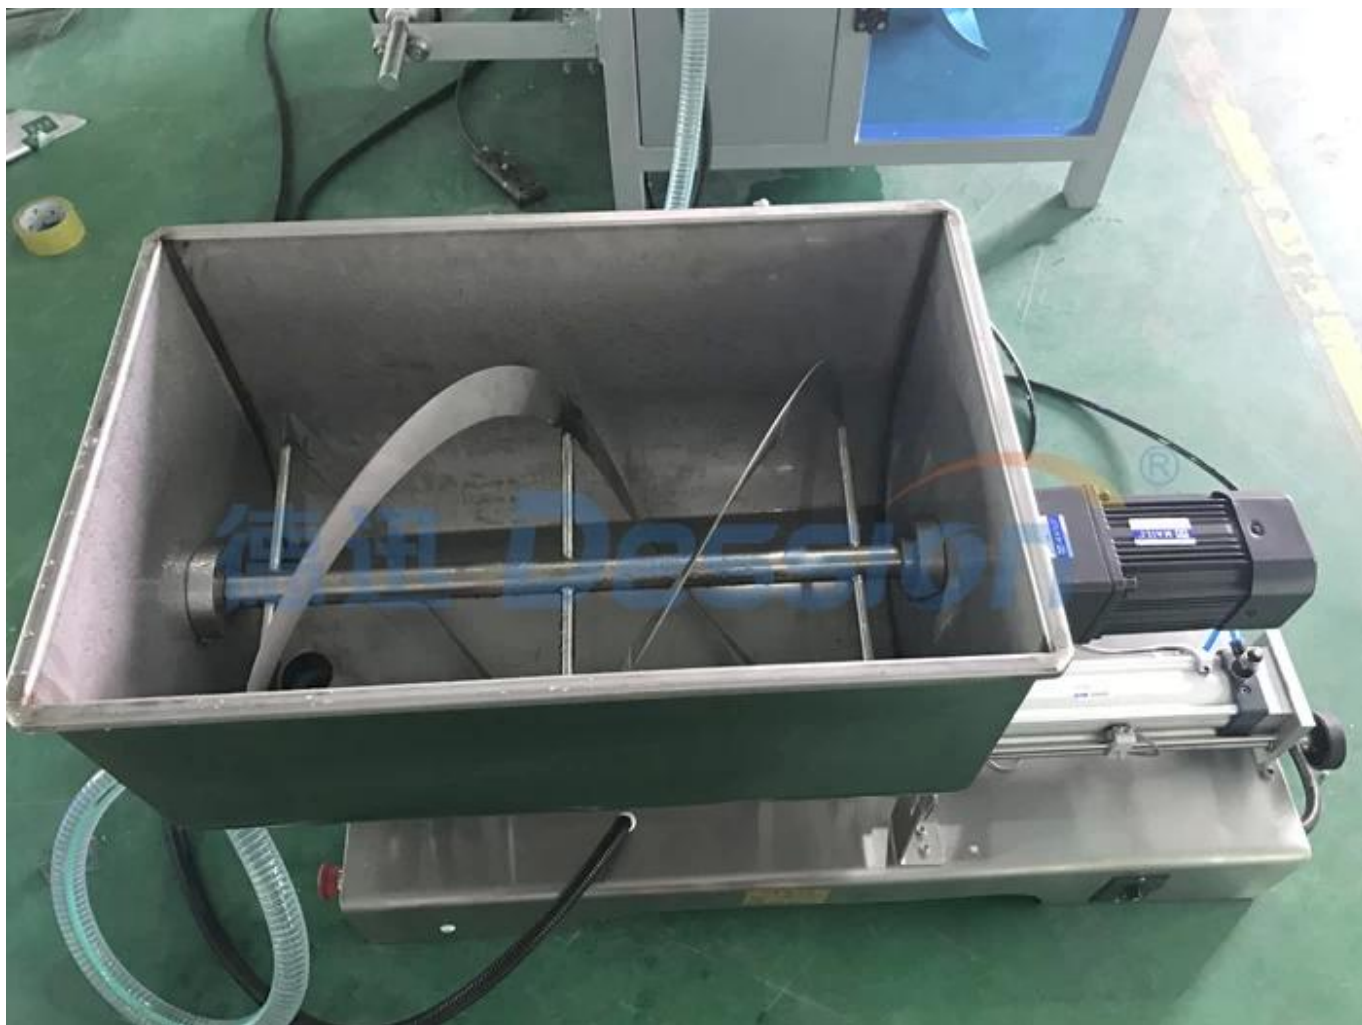

可可豆巧克力打碎机

产品特点

1	采用优质材料，使用寿命长
2	操作简单，易于维护
3	PLC控制，安全可靠
4	适用于各种规模的巧克力生产
5	可根据客户需求定制
6	提供完善的售后服务
7	符合国际食品安全标准

□□ □□

□□□□

□□□□

□□ □□

□□

1. 重量: 15~30g
 2. 包装: 1kg, 2kg (DHL)

COMPANY PROFILE

DESSION is a modern packaging equipment solution provider integrating R&D, production and sales. Since the establishment of the company, with the continuous exploration, research and application of advanced technology, the company's development has begun Scale, with an innovative team of professional and technical personnel, engineers, sales and after-sales service personnel, has successfully developed a number of series of packaging machinery and related equipment, widely it is used in food, medical supplies, hotel supplies, daily necessities, hardware accessories, cultural and sports goods, toys and other products that require flexible packaging. With advanced engineering design technology and high-quality equipment system, the equipment is out The mouth has reached the Middle East, Southeast Asia, Europe, America, South Africa and other countries and regions, and has been well received by users all over the world.