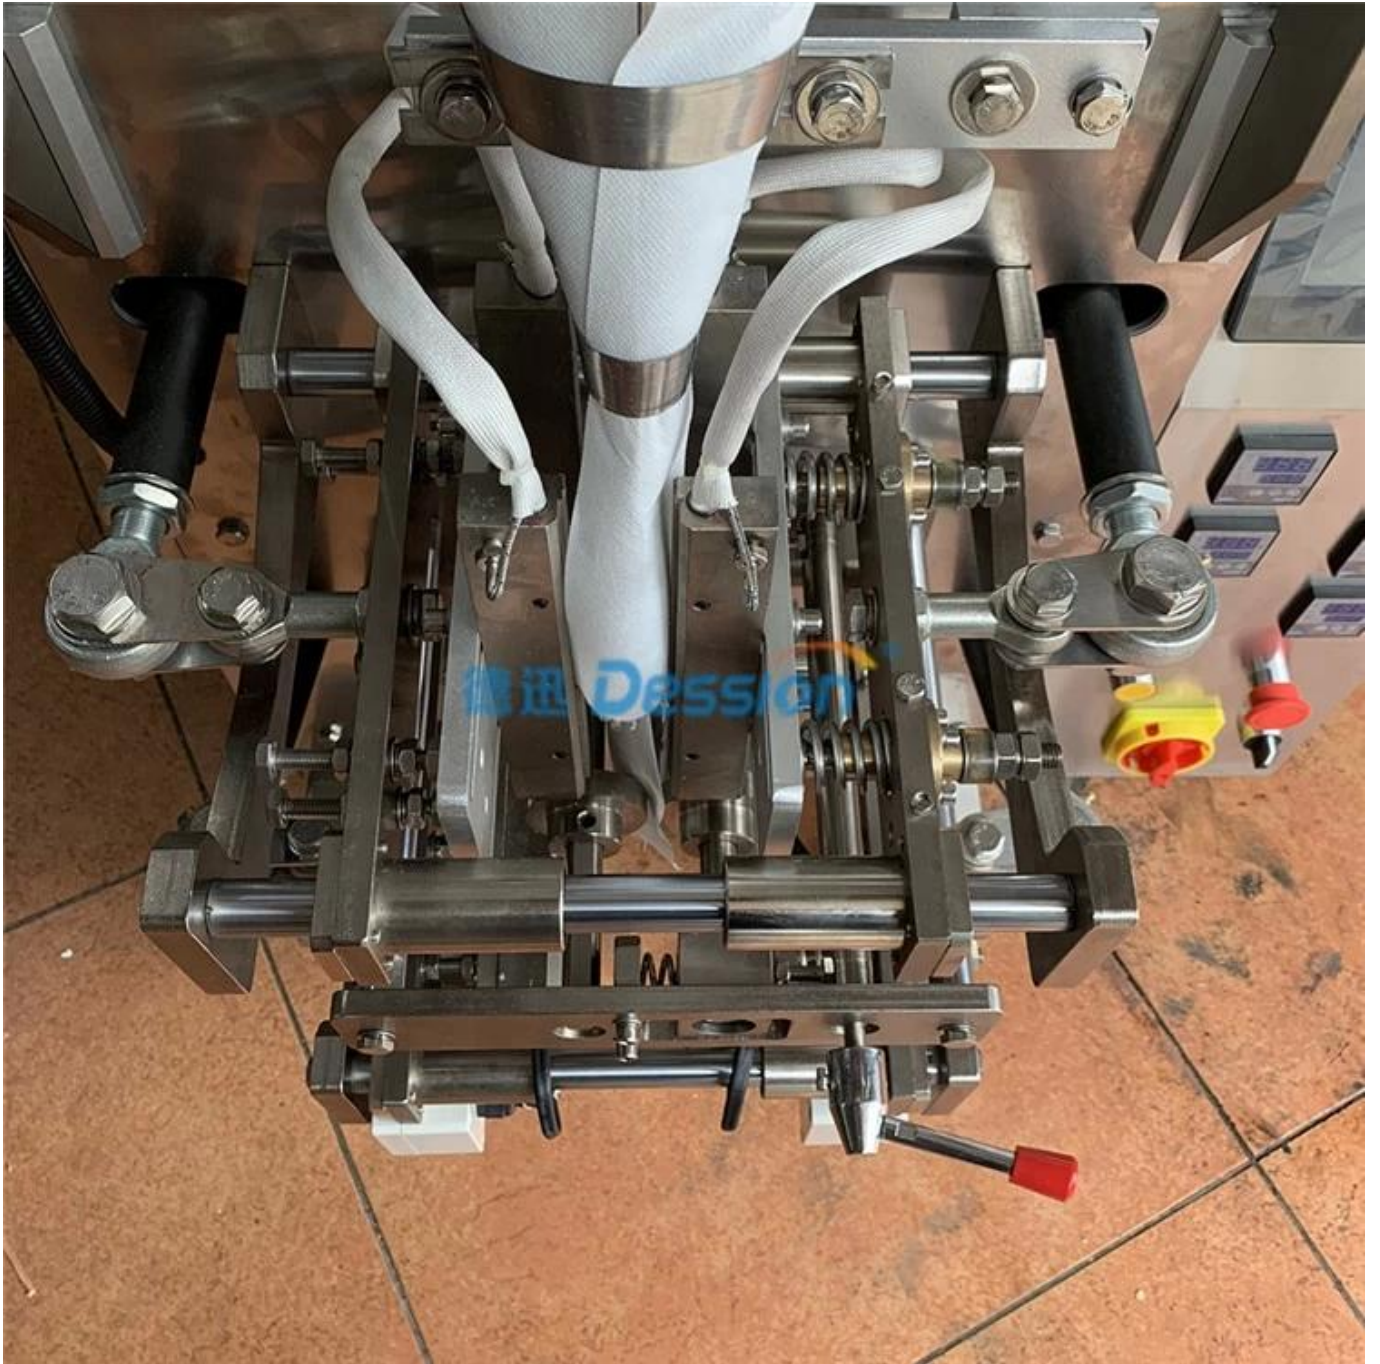

鋼絲 鋼絲 鋼

鋼絲鋼絲:

鋼絲, 鋼絲, 鋼絲 鋼絲, 鋼絲, 鋼絲 鋼絲, 鋼絲 鋼絲 鋼絲, 鋼絲 鋼絲 鋼絲 鋼絲 鋼絲 鋼絲 鋼絲 鋼絲鋼絲。