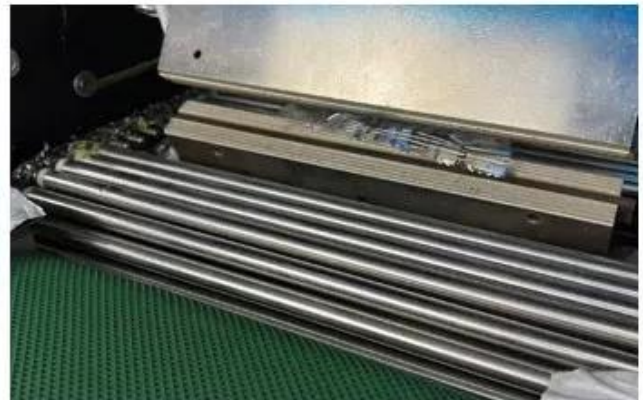

1

Set parameters on touch screen

2

Put the product on conveyor

3

The packing bag forming

4

The bag auto sealing

5

The bag cutting and output