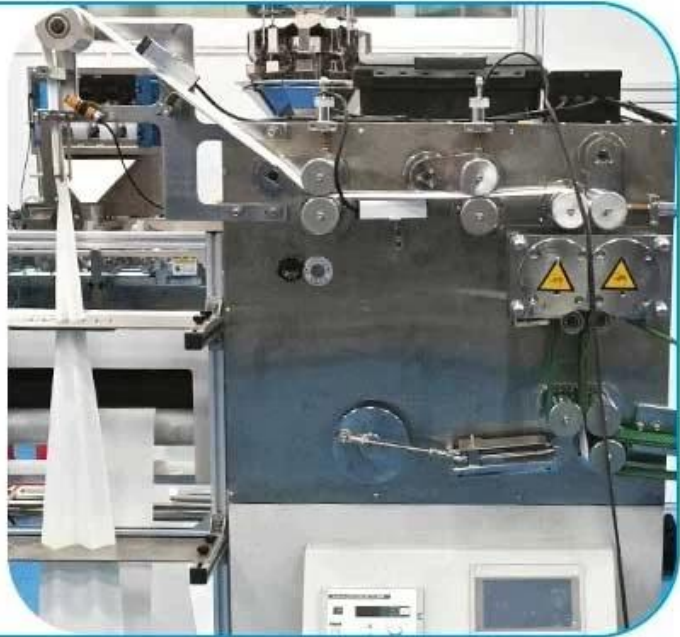

5. 00 00 000 000000 00 000 000000.

CONTACT NOW

< MACHINE DETAIL MARKINGS >

< DETAIL >

01

Tissue folding machine

Tissues are folded, cut and conveyed onto a conveyor belt

Chopstick feeder

Automatic sorting and delivery of chopsticks to the conveyor belt

02

03

Toothpick/ cutlery spoon feeder

Automatically feed
cutlery, spoons and
toothpicks onto
conveyor belts

Horizontal packaging machine

Pack the sorted materi-
als into finished prod-
ucts

04

[CONTACT NOW](#) 

COMPANY PROFILE

FOSHAN DESSION PACKAGING MACHINERY CO., LTD.

Foshan Dession Packaging Machinery Co., Ltd. is located in China Machinery Center, Nanhai District, Foshan city. Dession is a collection of research and development, manufacturing, sales and after-sales service in one of the high-tech enterprises. It has the self-import and export rights. DE newsletter focusing on production and research and development, all kinds of bag packaging machine, filling machine, and the research and development and manufacture of automatic packaging line with superior performance advanced technology, easy operation, easy maintenance, safe, durable widely used in puffed food, snack food, frozen food, agricultural and sideline products, medicine, chemical products and other fields to meet the needs of customers.