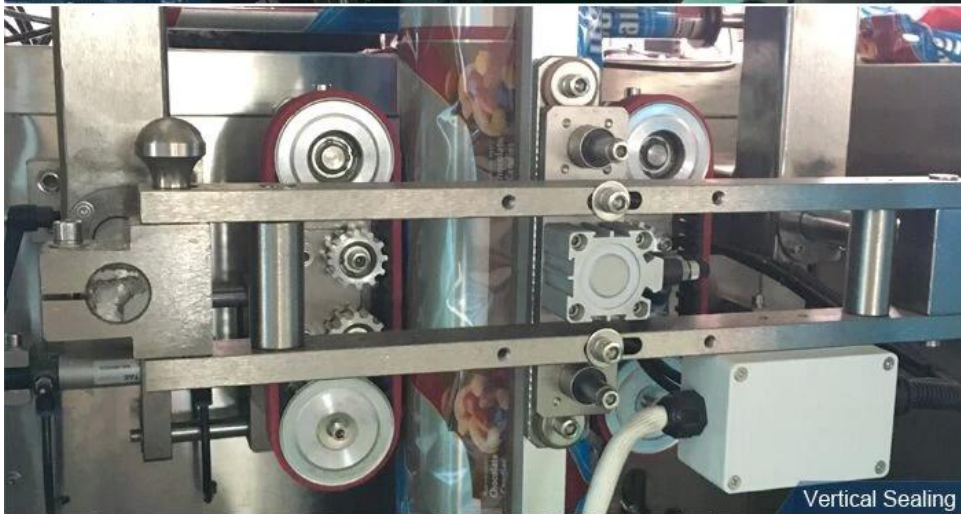

□ □ □ □ □ □ □ □

same 304# stainless steel material, Our Dession,
offer you 360 different surface treatment

Ribbon Date Printer

Screw Measuring

Vertical Sealing

Sealing & Cutting

00 00

300g 600g 00 000000 00 0000 0000 00 00 00 0 00

000, 00 00, 00 00, 00, 00 00, 0000 00, 00 0000 00, 000000, 0000 00 00 00 00 00, 00, 00000 0 00 00 00
0 0000 000000.

00:

0000 00 0 00 0000 0000 00 15~300000.

00, 00 00 00(DHL 0)

SHIPMENT

COMPANY PROFILE

DESSION is a modern packaging equipment solution provider integrating R&D, production and sales. Since the establishment of the company, with the continuous exploration, research and application of advanced technology, the company's development has begun Scale. With an innovative team of professional and technical personnel, engineers, sales and after-sales service personnel, has successfully developed a number of series of packaging machinery and related equipment, widely it is used in food, medical supplies, hotel supplies, daily necessities, hardware accessories, cultural and sports goods, toys and other products that require flexible packaging. With advanced engineering design technology and high-quality equipment system, the equipment is out The mouth has reached the Middle East, Southeast Asia, Europe, America, South Africa and other countries and regions, and has been well received by users all over the world.