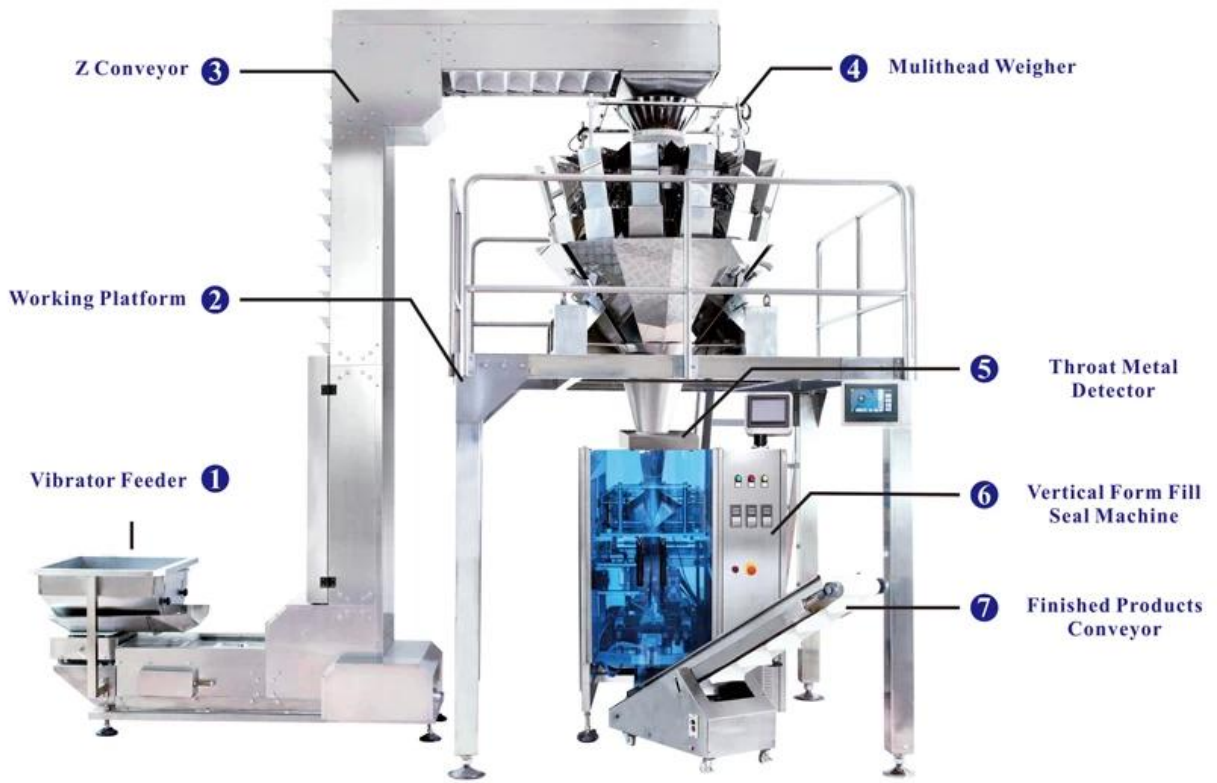

Packing Pouch

Application