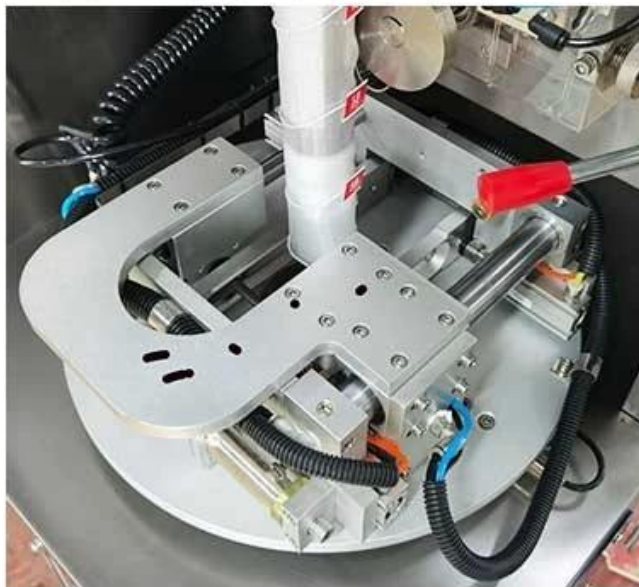

德迅 *Dession*

MAIN TECHNICAL PARAMETERS

2110mm

1470mm

1310mm

Put the tea leaves into the machine and stir them.

The roller is accurate and stable, and the service life is long.

High production efficiency, smooth melt section and no burrs.

Simple operation of Chinese and English settings

Contact us

**Rose triangle
scented tea**

**Green tea
triangle bag**

**Broken flower
tea triangle bag**

□□ □□

□□	DS-T-C20
□□□ □□	1-7g
□□ □□	40-60□□/□
□□ □□ □□	80-300mm
□□ □□ □□	60-200mm
□□ □□	1750*740*1950mm
□□ □□	□□:20-24mm □□:40-55mm
□□ □□	220V / 50Hz / 3.7Kw