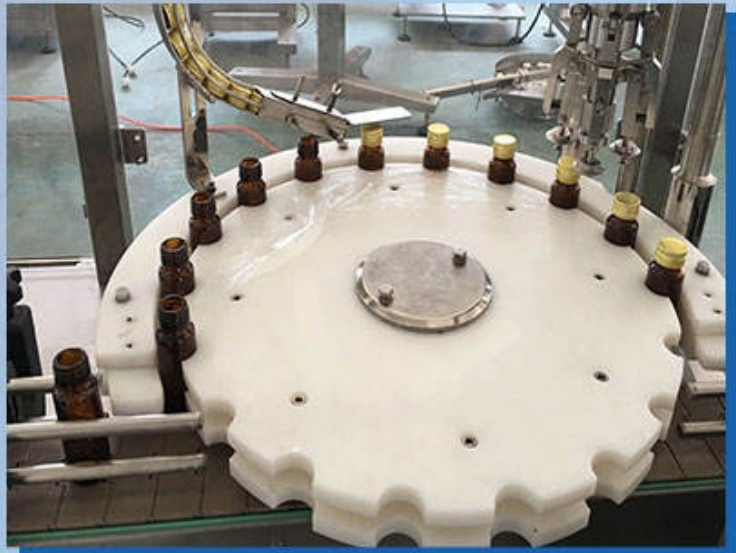

Honey

Tomato ketchup

Shampoo

Oil

Sauce

Juice

1

NAME:  
PISTON PUMP  
FILLING HEADS

It could fill accurately, and it could also be used to fill thick liquid, such as syrup or shampoo and so on. ®

2

NAME:  
TURNTABLE

Capping or screwing will be finished in the turntable. It could fix the bottles to fill and cap it perfectly.

3

NAME:  
FEED CAP

Vibrator to feed cap automatically. Which can sort out the messy caps one by one and put it on the bottle automatically.®

德迅 DESSION

4

NAME:  
CAPPING HEAD

Which can crimp the bottle automatically.