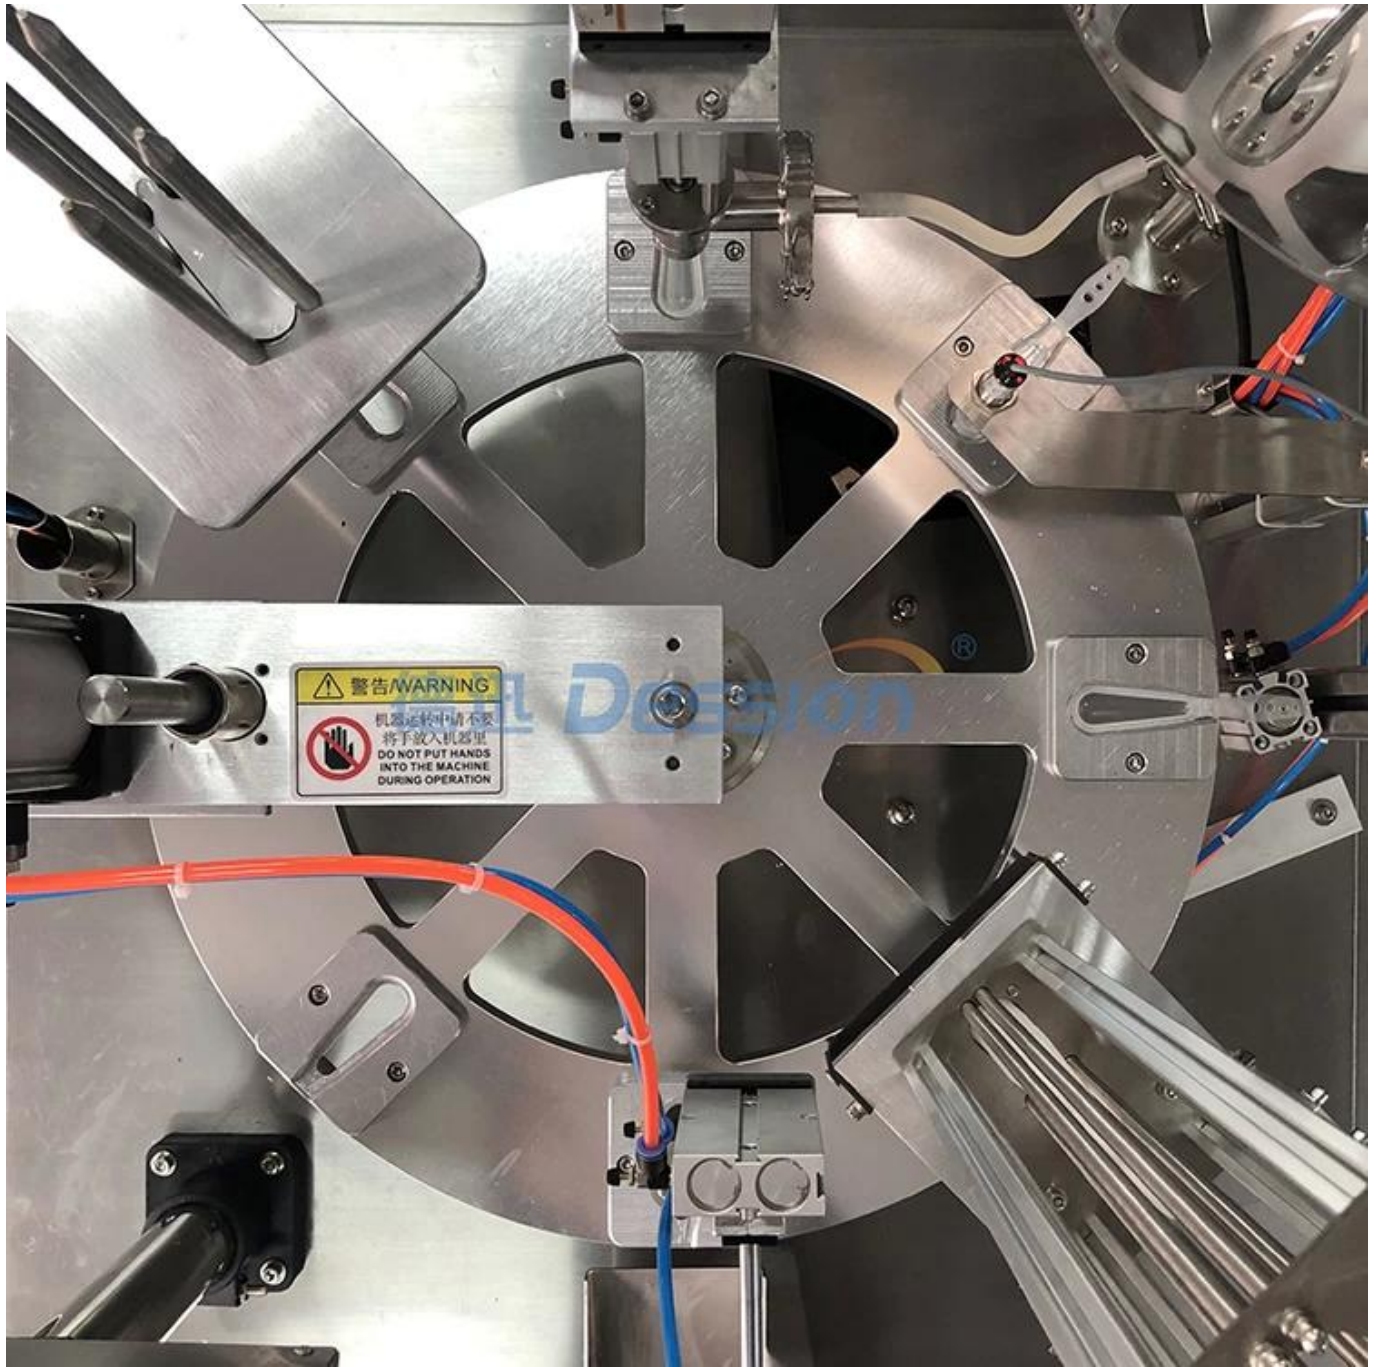

□□ □□:

□□ □□□□