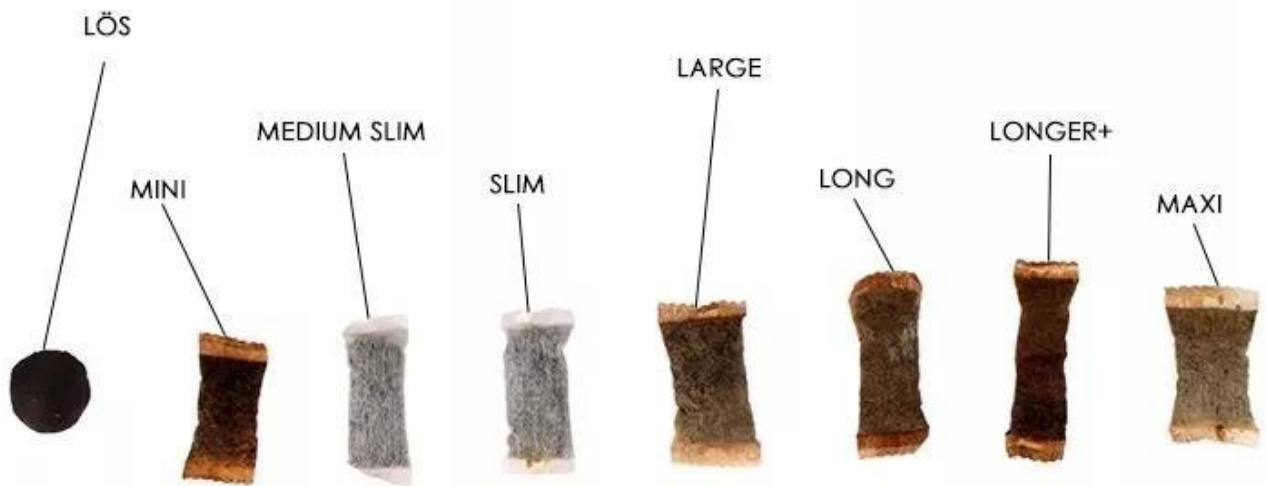

Snus

Snus

Deession snus 10000 10000 10000 10000, 100 100 1000 1000 10000 10000 snus 100 10000 100 10000.

Macine:

□□ □□

H□□

□□

□ □ □

Model NO.	DS-200BY
Packing Size	L: 30-145mm (Adjustable from the interface or eyes point Tracking) W: 15-80mm (Can make more bag former to match more size)
Packing Speed	30~45 bags/min
Filling Range	1~10g
Machine Size (L×W×H)	600*790*1780
Machine Weight	300kg
Tracking Method	photoelectricity and numerical control