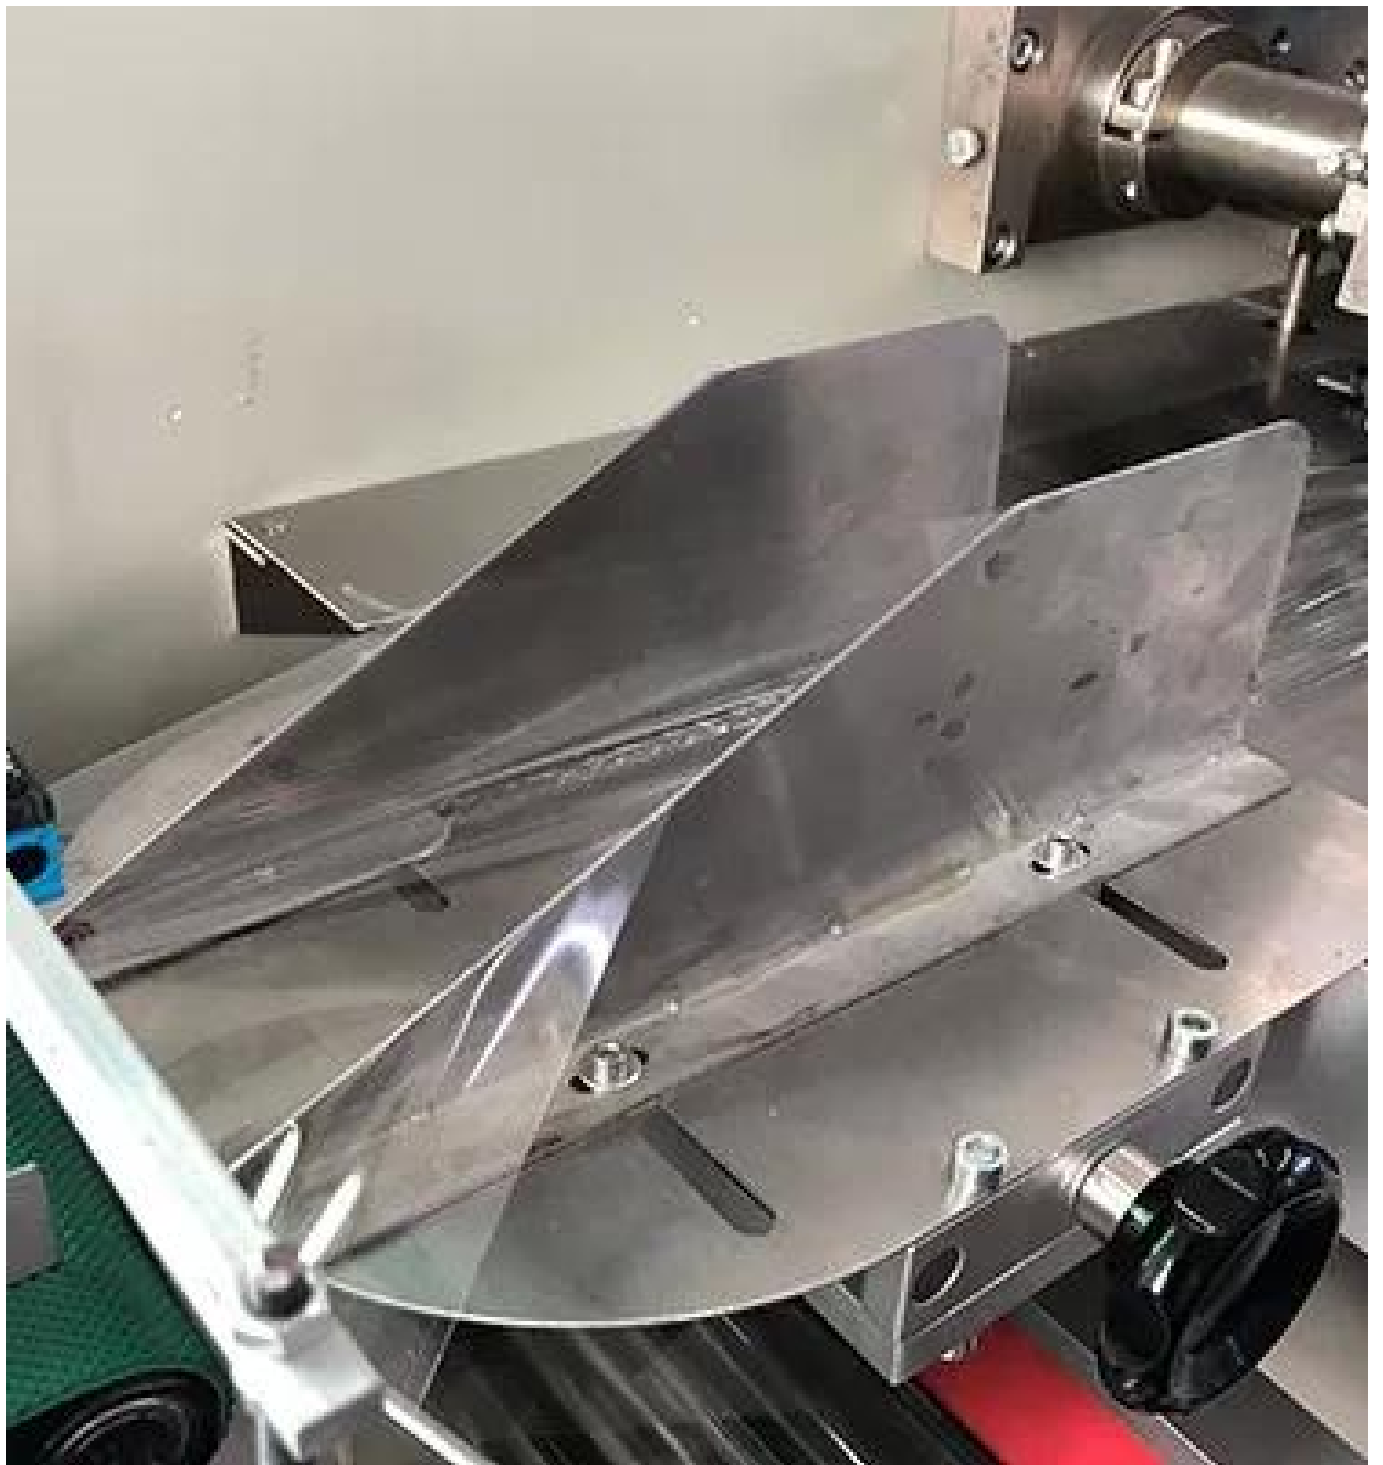

Gusset Bag

Gusset Bag with Label

□□ □□:

AUTOMATIC FLOW PACKING MACHINE

1

Set parameters on touch screen

2

Put the product on conveyor

3

The packing bag forming

4

The bag auto sealing

5

The bag cutting and output

□□ □□□□

□□ □□ □□