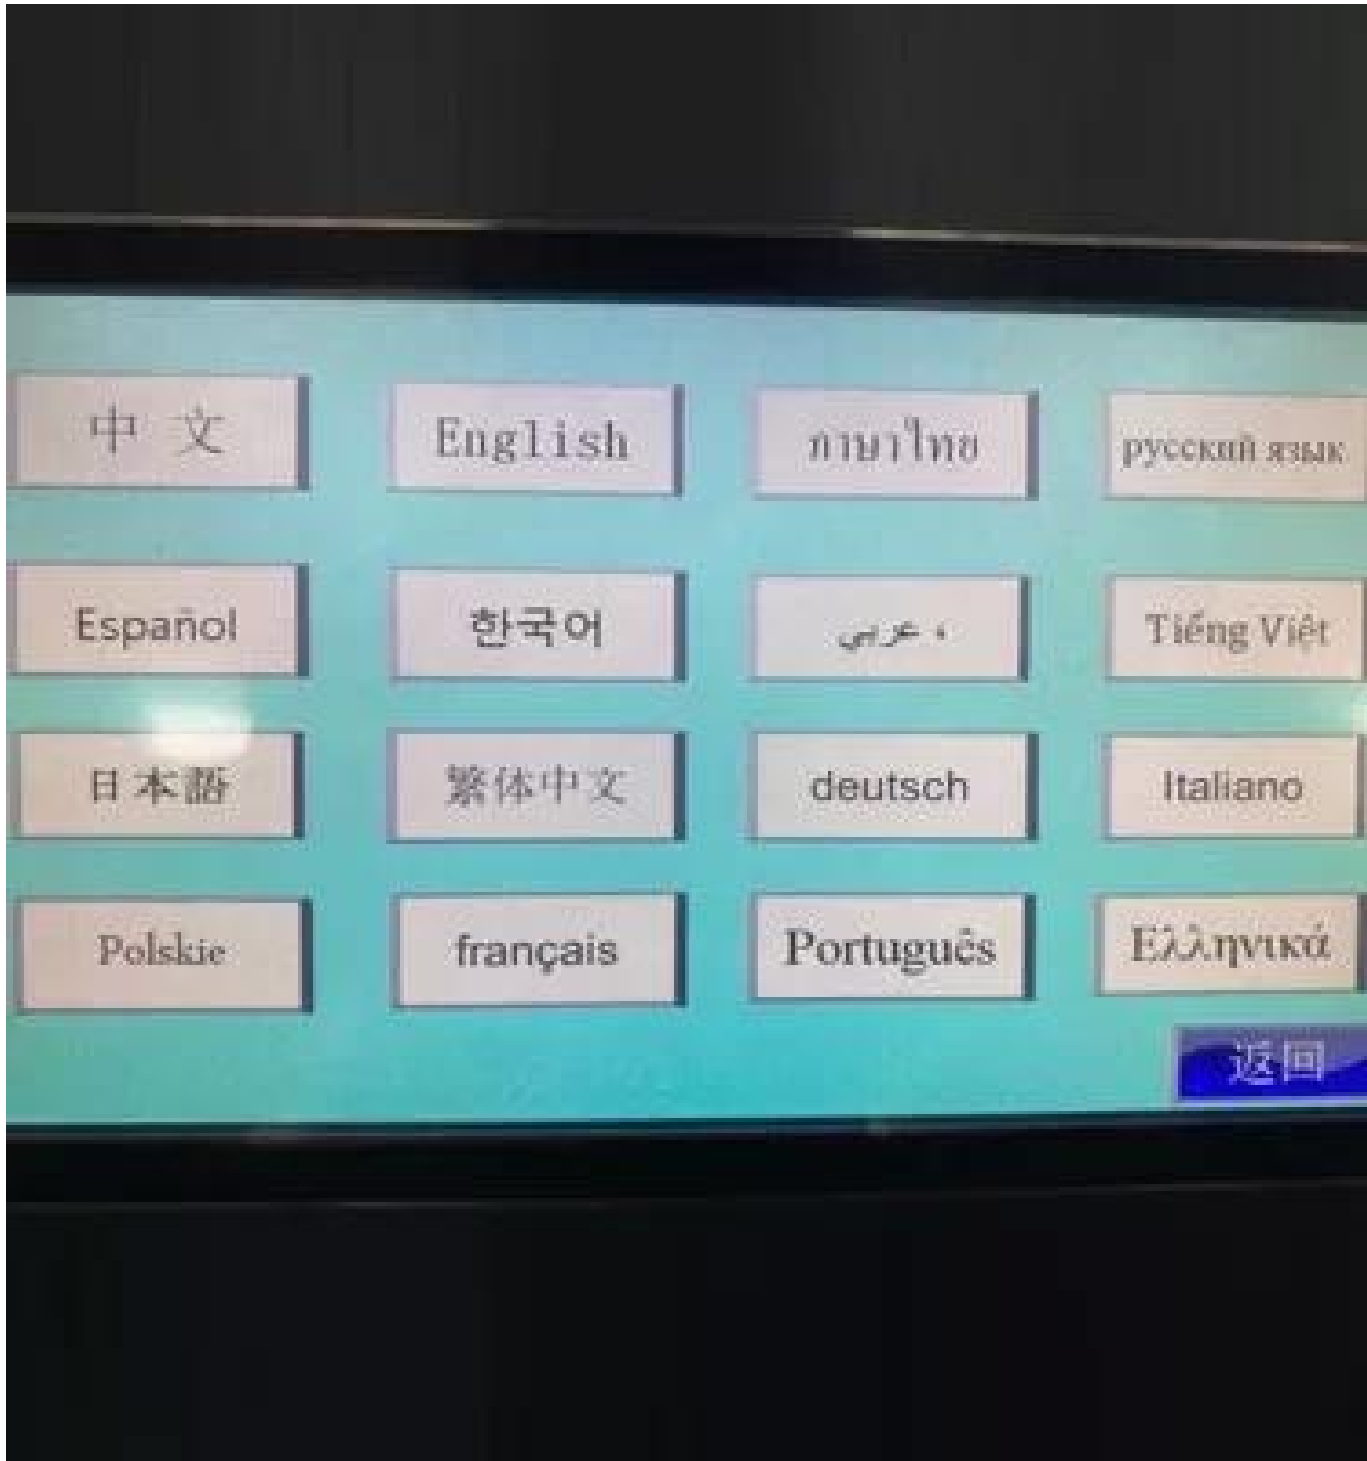

Gusset Bag

Gusset Bag with Label

□□ □□:

AUTOMATIC FLOW PACKING MACHINE

1

Set parameters on touch screen

2

Put the product on conveyor

3

The packing bag forming

4

The bag auto sealing

5

The bag cutting and output

□□ □□□□

□□ □□ □□