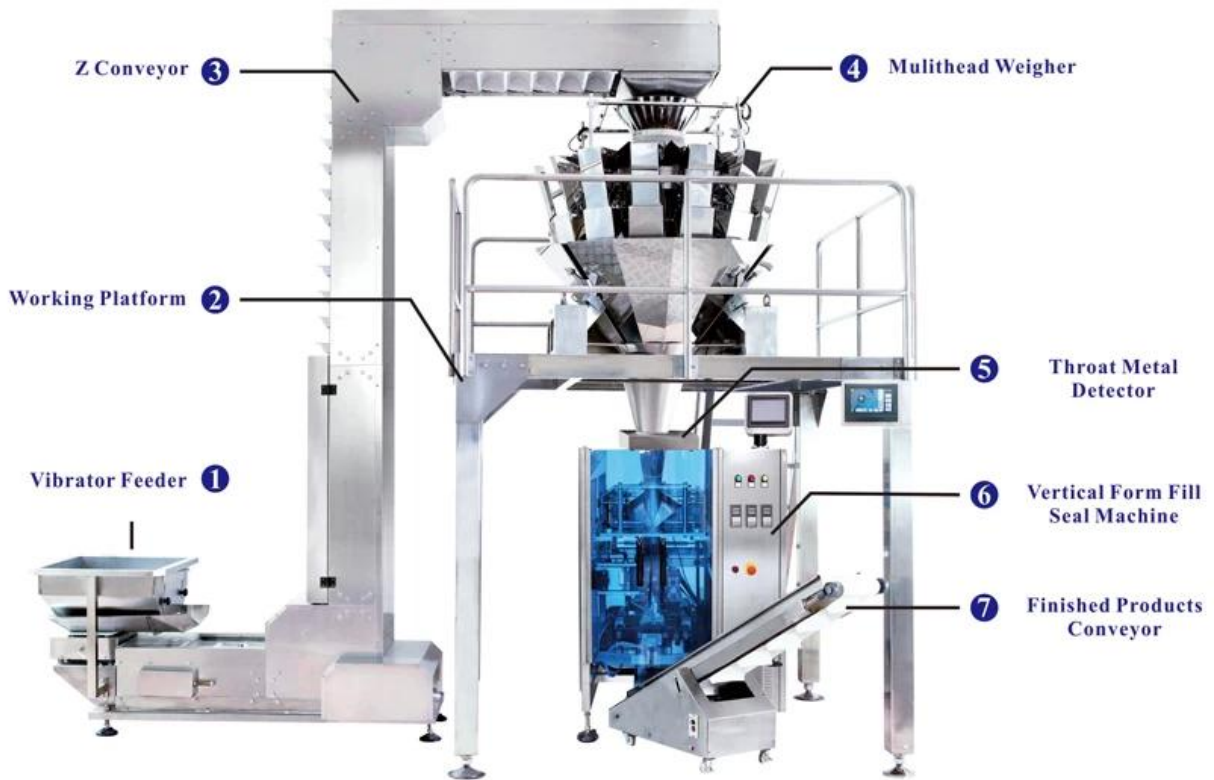

機身寬度	420mm, 可選配加寬
控制系統	可選配 MCU 或 PLC
包裝尺寸	長度 60-230mm, 寬度 60-180mm
電壓	220V, 50/60Hz 2.22kw

主要特點：

1. 操作簡便：

1. 操作簡便

可選配多種包裝規格，滿足不同需求

2. 包裝規格靈活：

2/4 包裝規格，10/14/16 包裝規格，可選配多種包裝規格。

3. 操作簡便：

可選配多種包裝規格，滿足不同需求

4. 操作簡便：

可選配多種包裝規格，滿足不同需求

Packing Pouch

Application