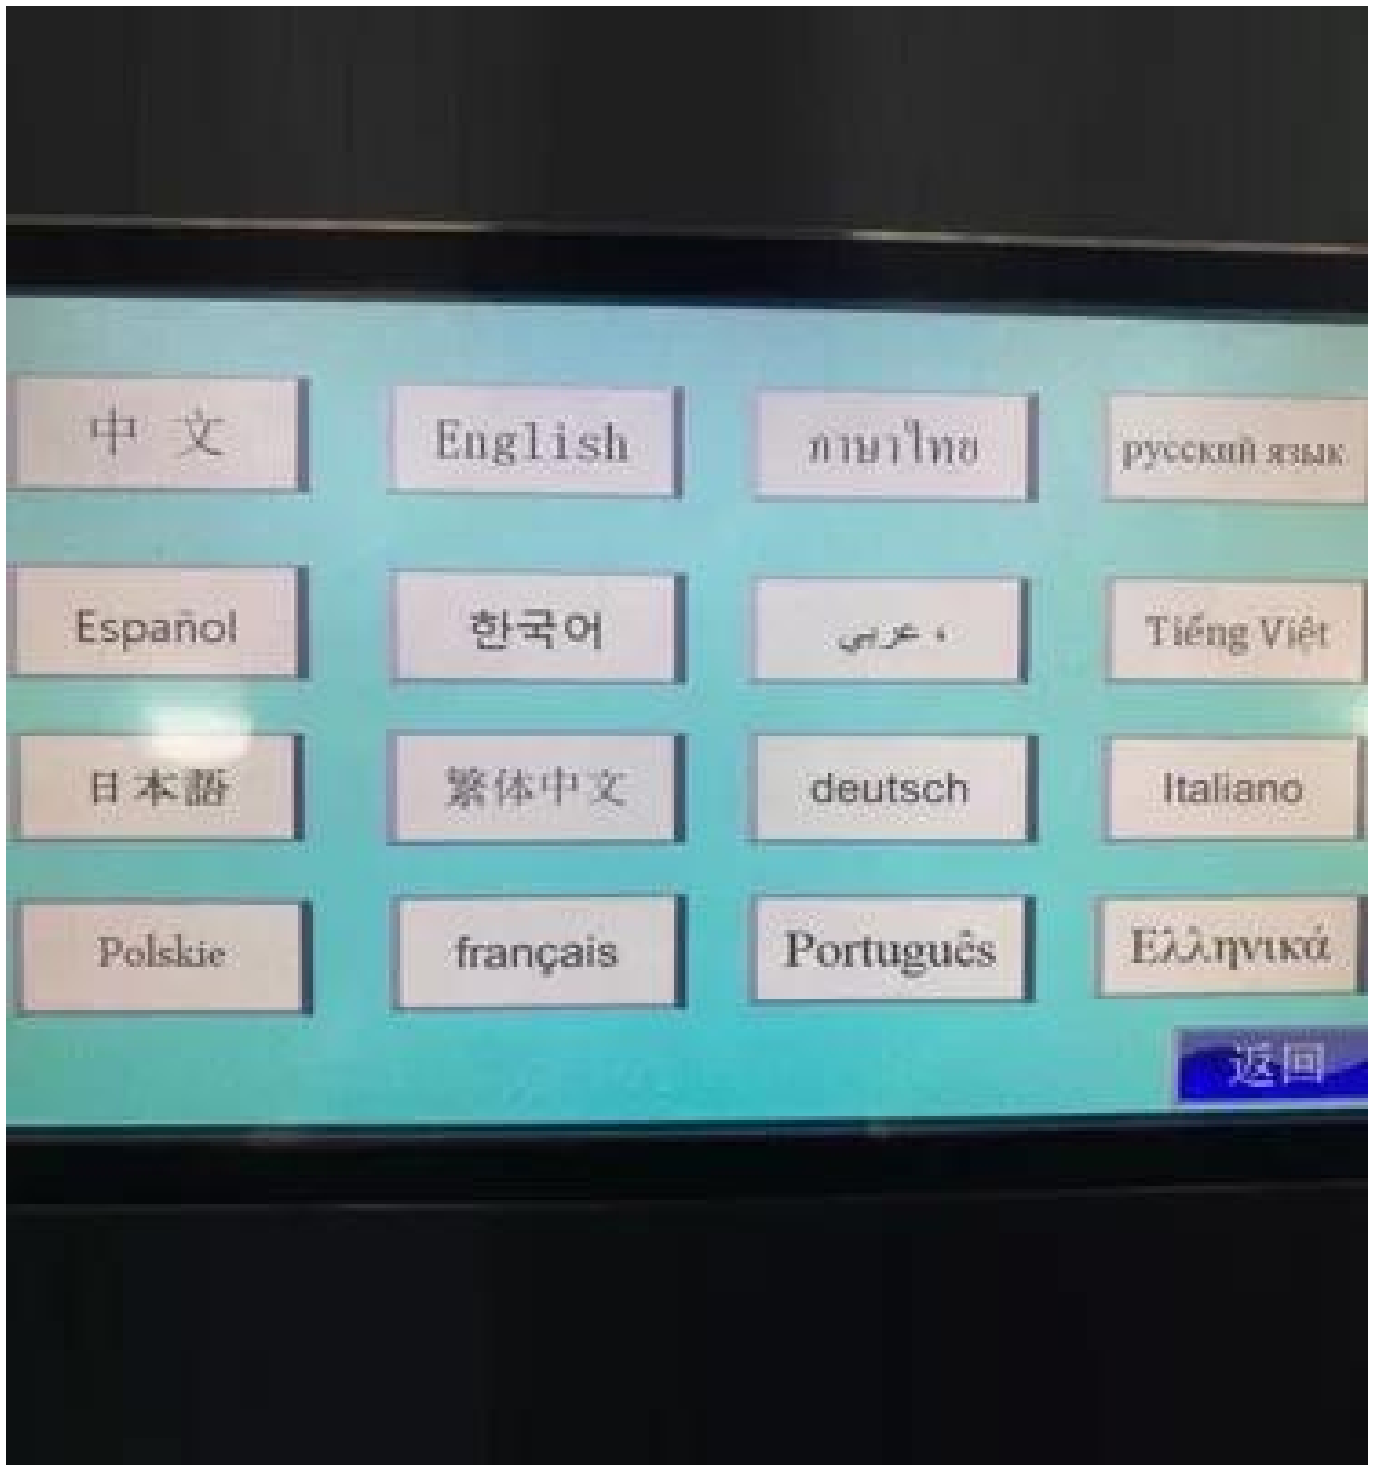

Gusset Bag with Label

Machine ☐☐:

AUTOMATIC FLOW PACKING MACHINE

1

Set parameters on touch screen

2

Put the product on conveyor

3

The packing bag forming

4

The bag auto sealing

5

The bag cutting and output

□□ □□□□

□□ □□ □□

□□ □□ □□ □