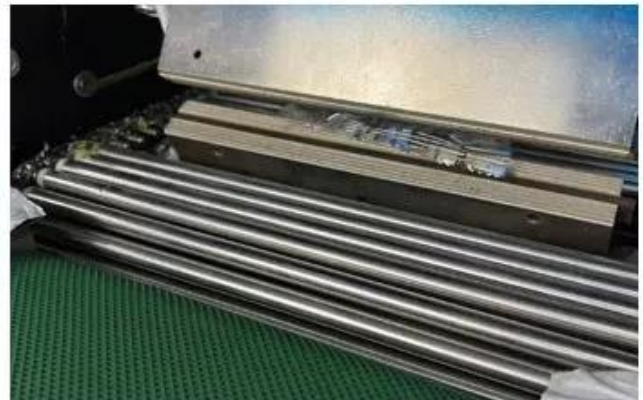

Gusset Bag with Label

Machine ☐☐:

AUTOMATIC FLOW PACKING MACHINE

1

Set parameters on touch screen

2

Put the product on conveyor

3

The packing bag forming

4

The bag auto sealing

5

The bag cutting and output

□□ □□□□

□□ □□ □□

□□ □□ □□ □