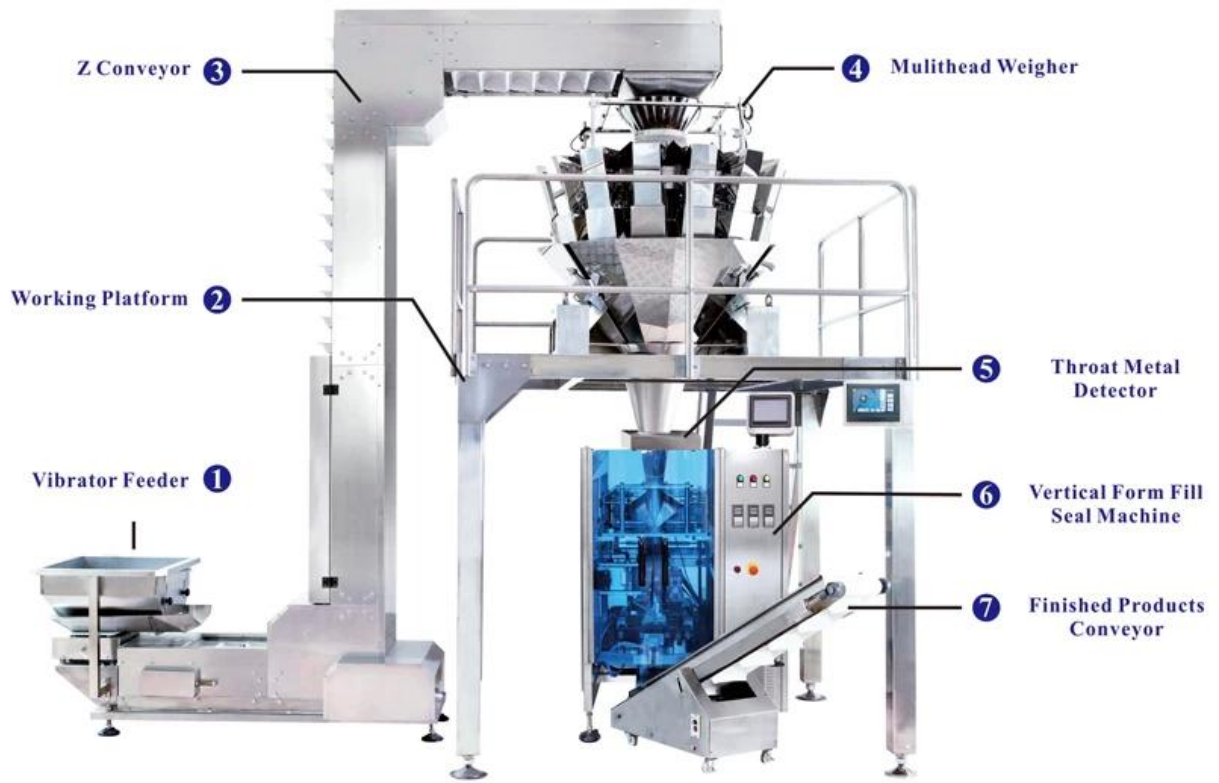

Packing Pouch

Application