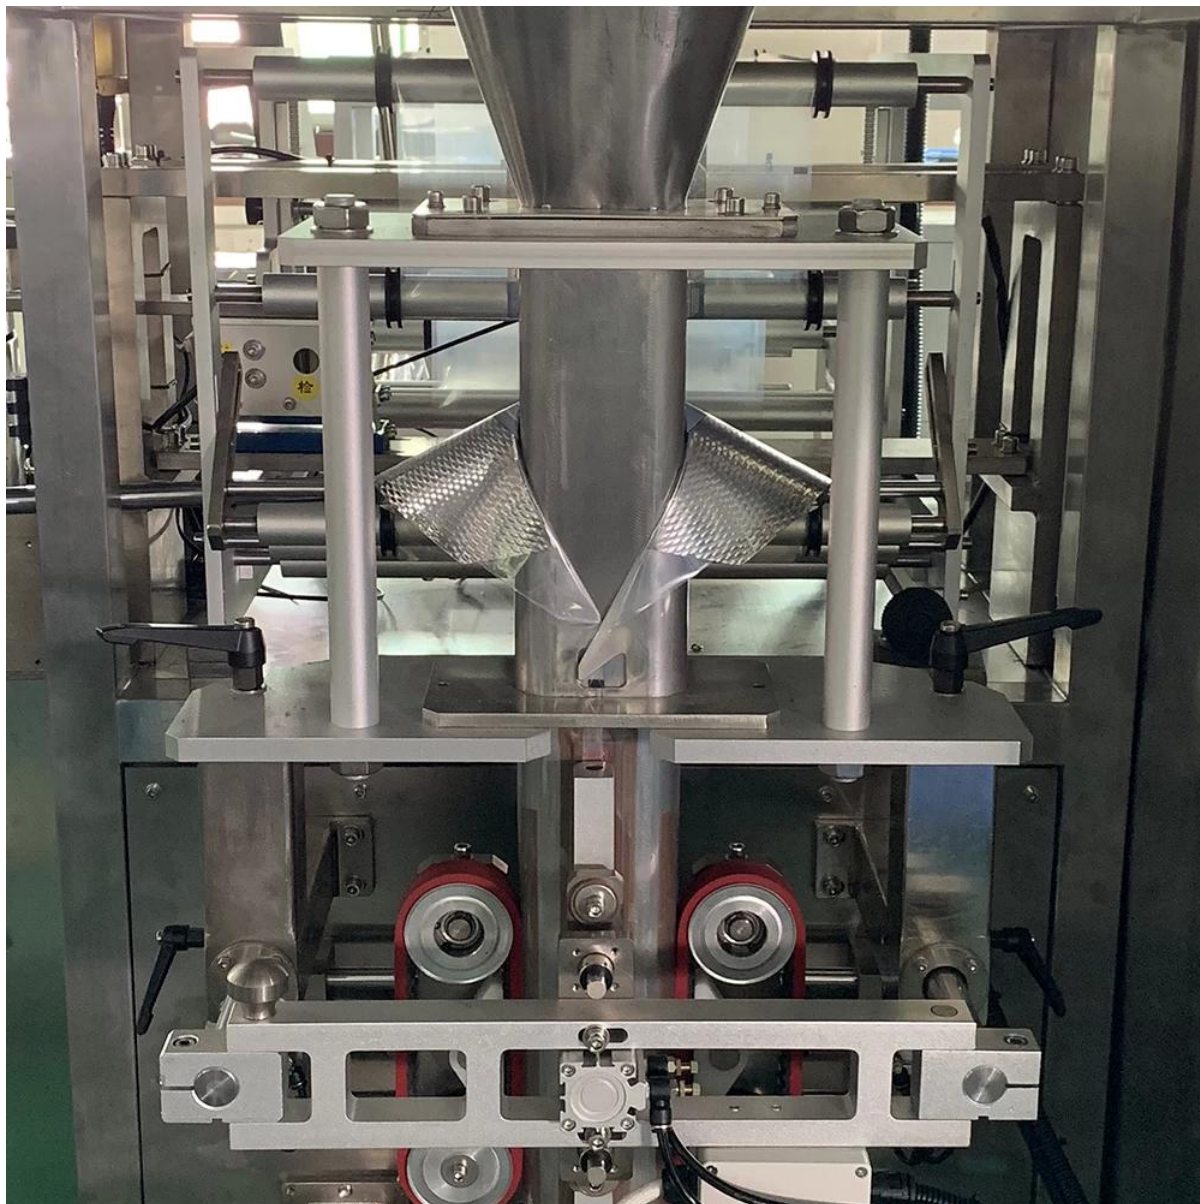

00 00 00

00: Z0 000000

00 0, 000, 0000 000, 00, 000 0 000 00 000 000 00 0000 00 00000.