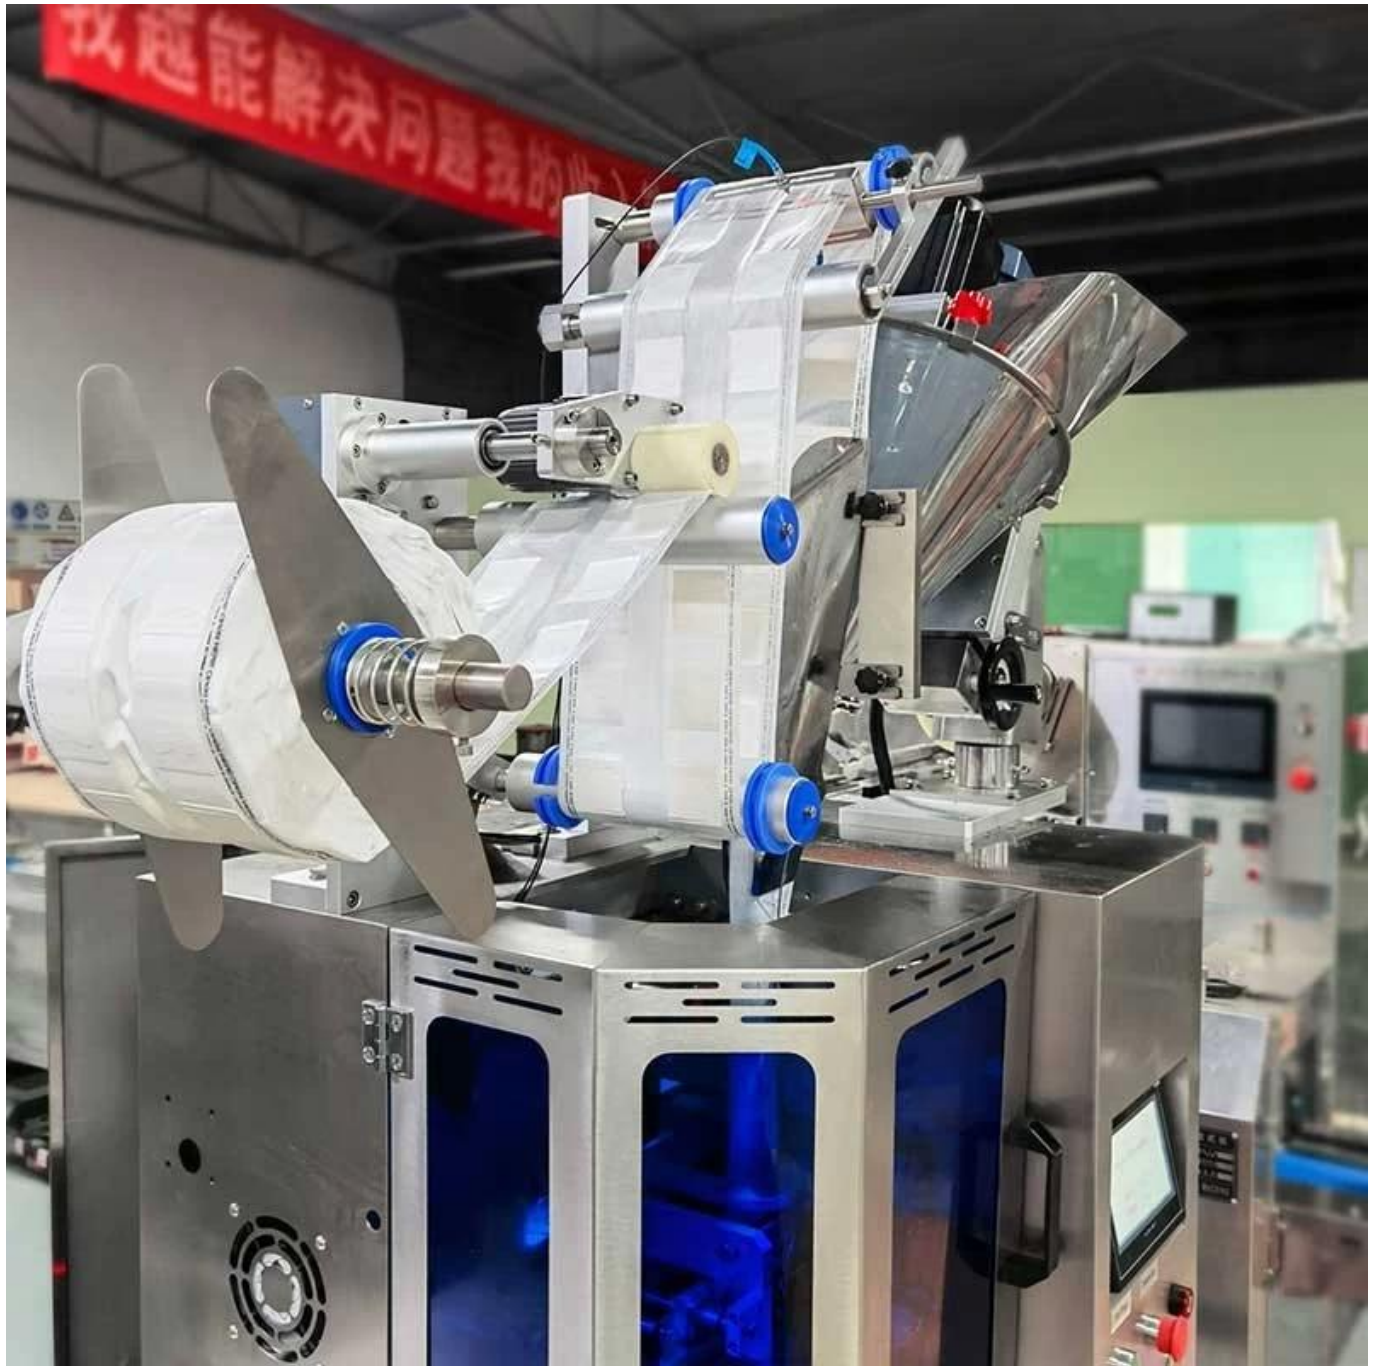

1000 1000 1000 1000

德迅 *Dession*

1000 1000

THE DETAILS OF THE MACHINE CAN BE SEEN

Outer bag film conveying shaft

Reasonable bag-making structure, smooth bag-making and coordinated film-drawing links, not easy to shift.

It is very popular in foreign markets because of its special ear-hanging filter screen, three-sided sealing and beautiful bag shape.

☐☐ ☐☐

☐☐	DS-T-C188
☐☐☐☐ ☐☐	5-10g
☐☐ ☐☐	20-35☐/☐
☐☐ ☐☐	☐☐:70-74mm ☐☐:90mm
☐☐ ☐☐	1720*900*2279mm
☐☐ ☐☐	660kg
☐☐ ☐☐	220V / 50Hz / 3.7Kw

Company profile

Foshan Dession packaging machinery Co., Ltd. is located in Nanhai District, Foshan city, China machinery center, is a collection of research and development, manufacturing, sales and after-sales service in one of the high-tech enterprises, with self-import and export rights. DE newsletter focusing on production and research and development, all kinds of bag packaging machine, filling machine, and the research and development and manufacture of automatic packaging line, with superior performance, advanced technology, easy operation, easy maintenance, safe, durable, widely used in puffed food, snack food, frozen food, agricultural and sideline products, medicine, chemical products, metal products and other fields, to meet the needs of customers.